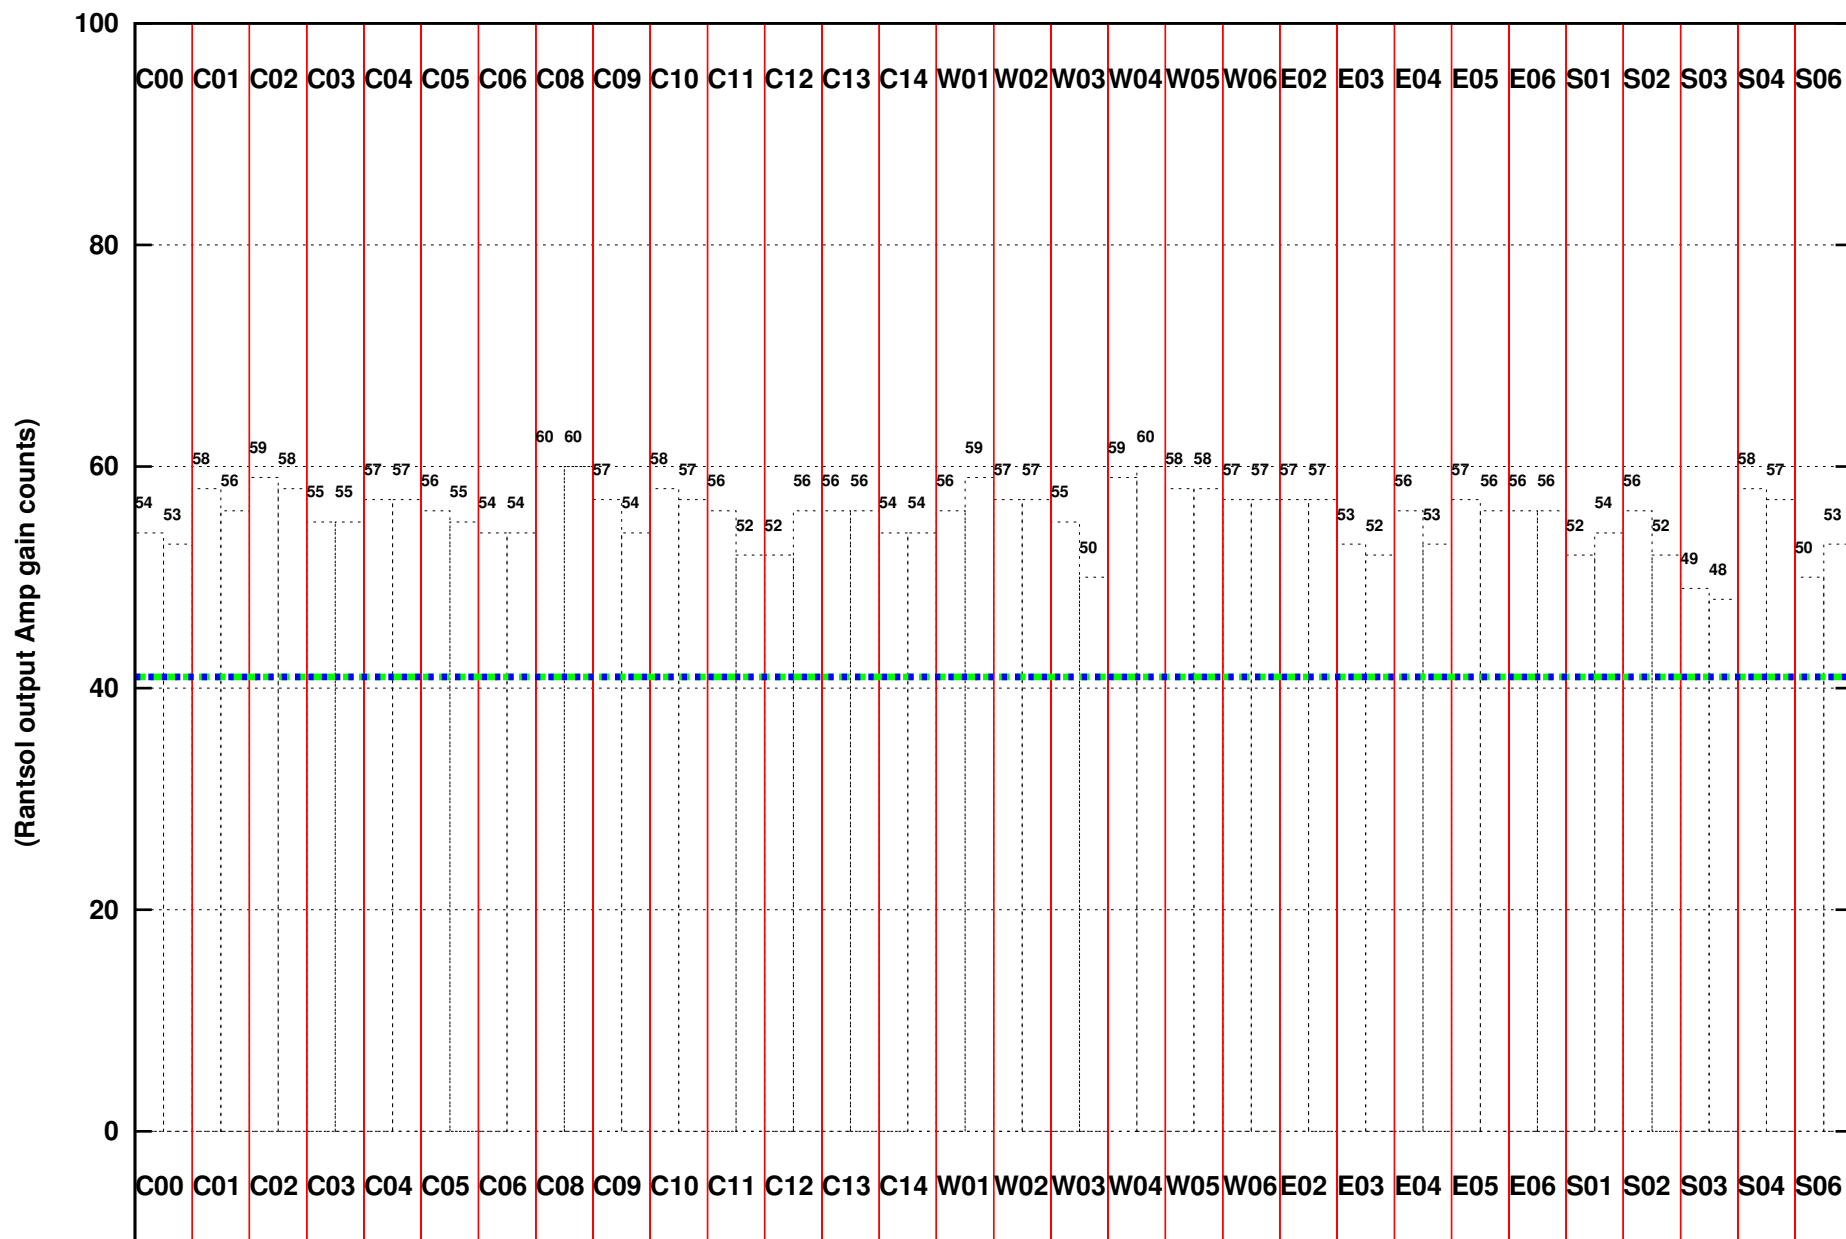

FRINGE STATUS (Rf:550.000,550.000 MHz., LO1:0.000,0.000 MHz., LO4/5:550.000,550.000 MHz.)

(File:/gwbifrddata1/08sep/ddtc090_08sep2019_gwb.lta, scan:0, chan:1024, Src:3C147, Date:08Sep2019 08:14:49)