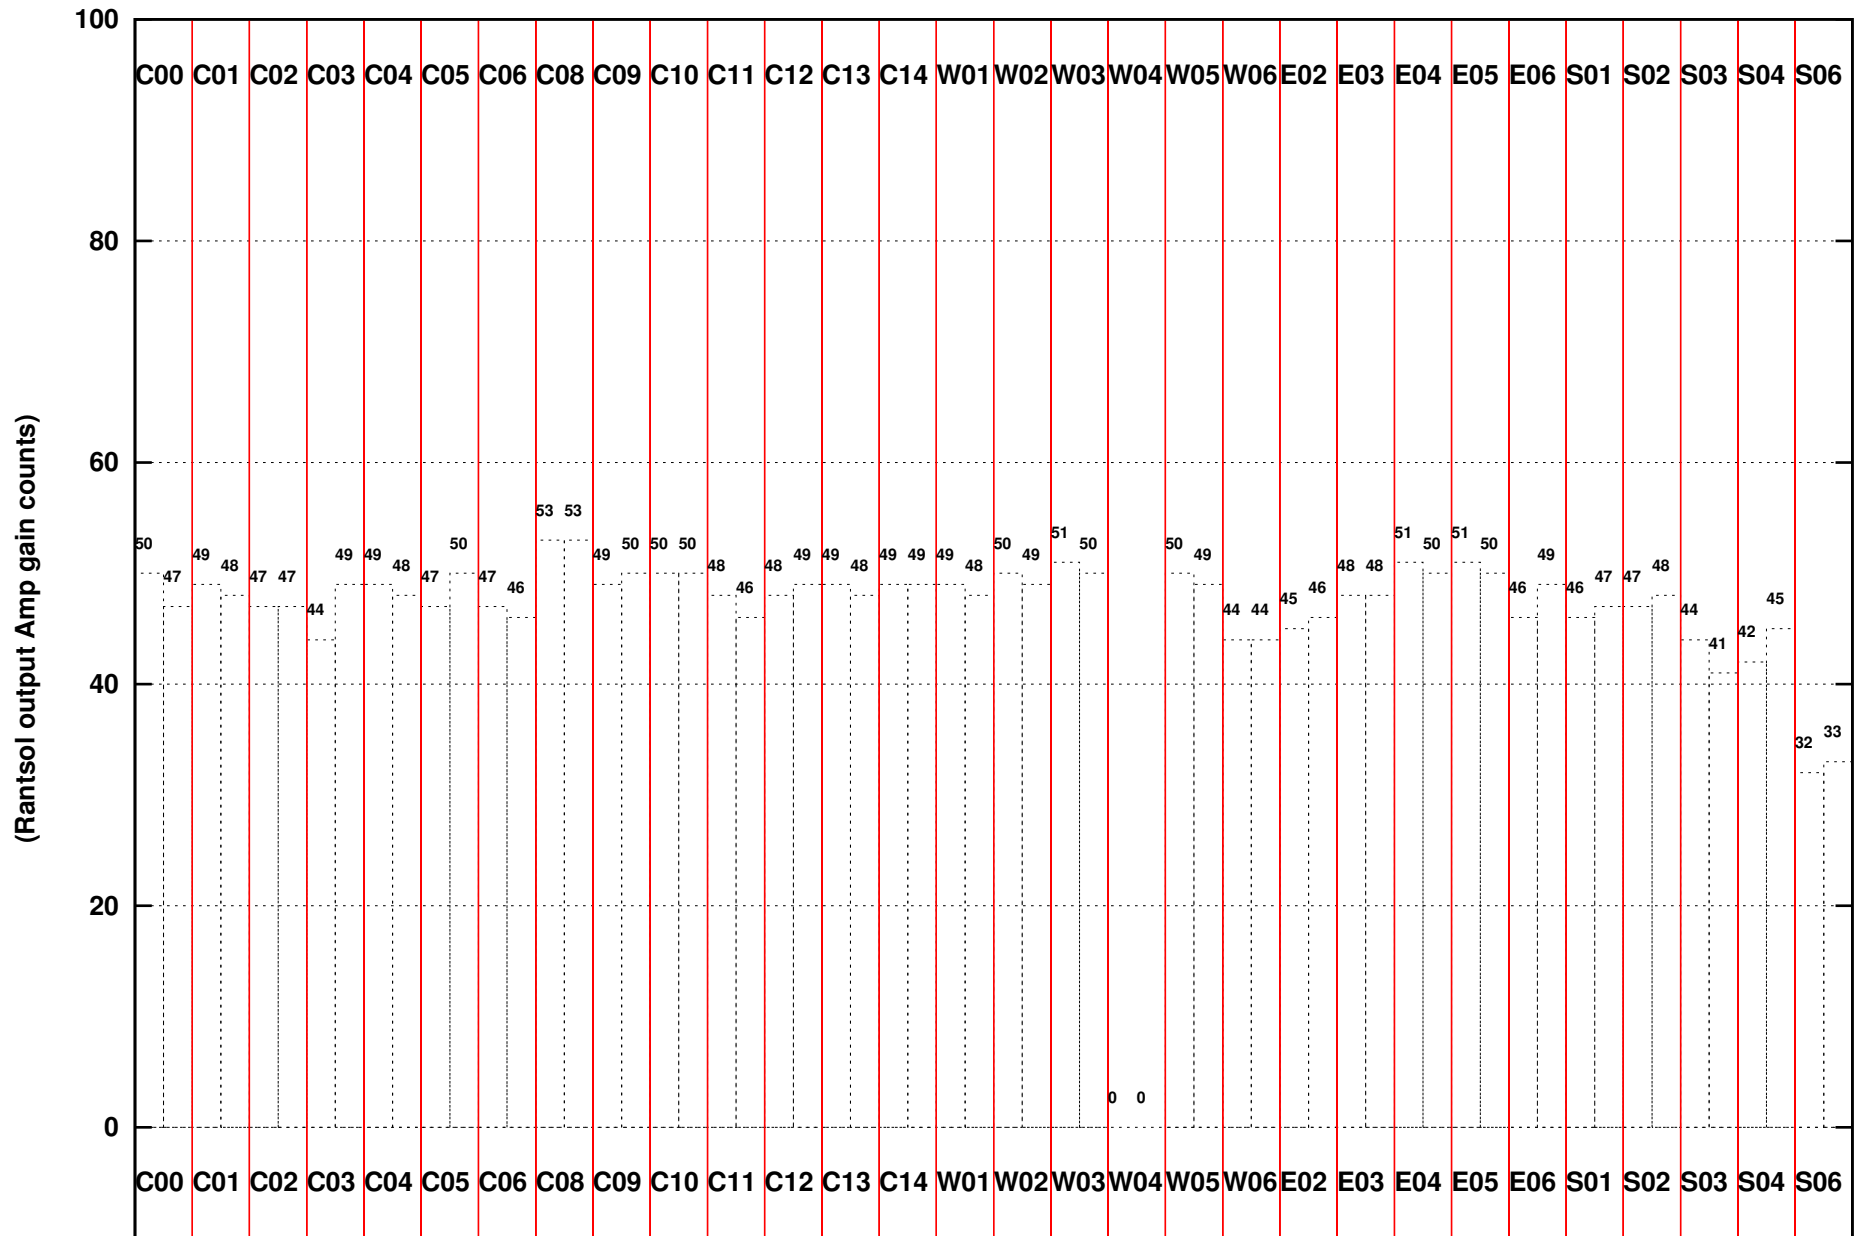

FRINGE STATUS (Rf:500.000,500.000 MHz., LO1:0.000,0.000 MHz., LO4/5:500.000,500.000 MHz.)

( File:/gwbifrddata2/24jan/ddtc087\_24jan2020\_gwb.lta, scan:0, chan:1024, Src:1830-360, Date:24Jan2020 09:38:01)