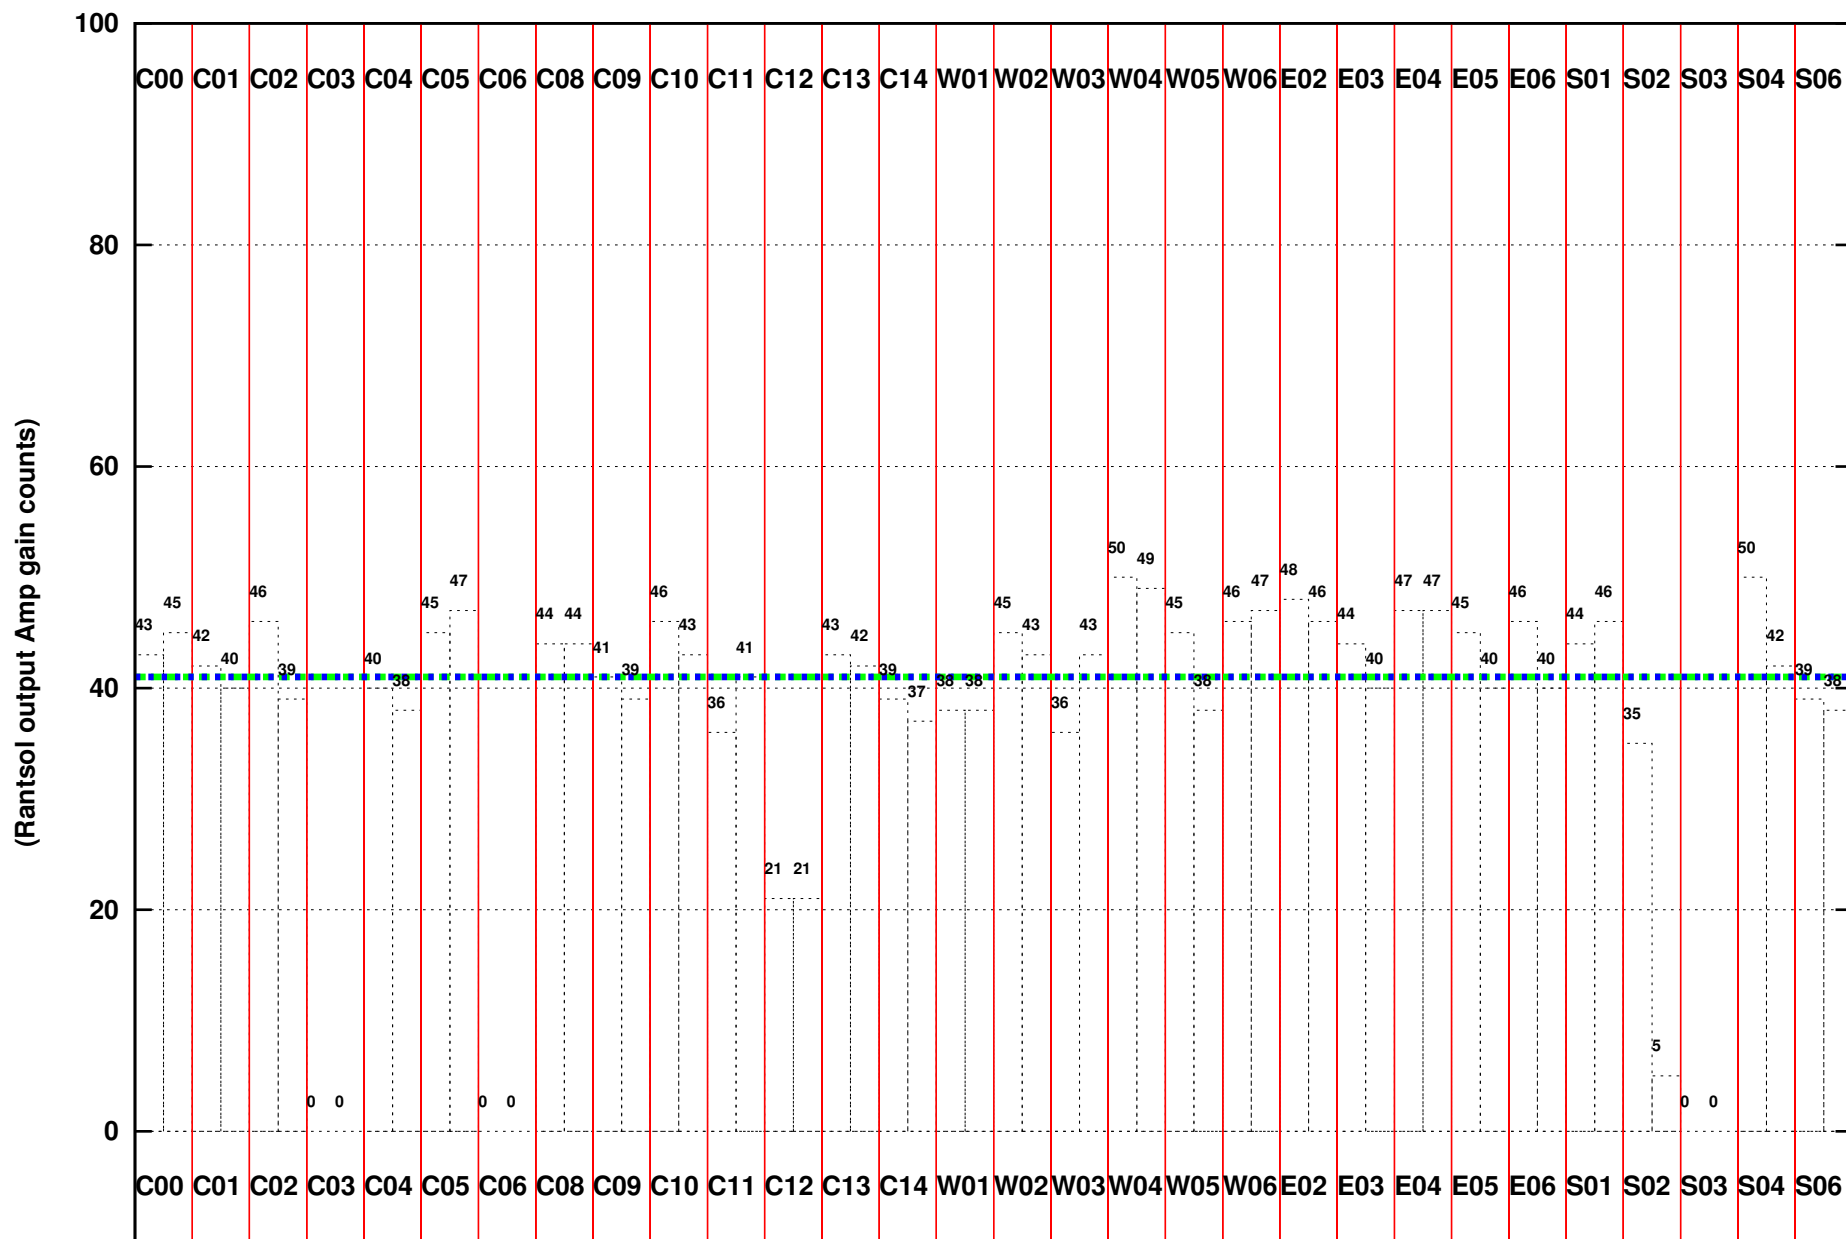

FRINGE STATUS (Rf:550.000,550.000 MHz., LO1:0.000,0.000 MHz., LO4/5:550.000,550.000 MHz.)

(File:/gwbifrddata2/08mar/37_031_08mar2020_gwb_b4.lta, scan:0, chan:4096, Src:3C48, Date:08Mar2020 11:24:41)