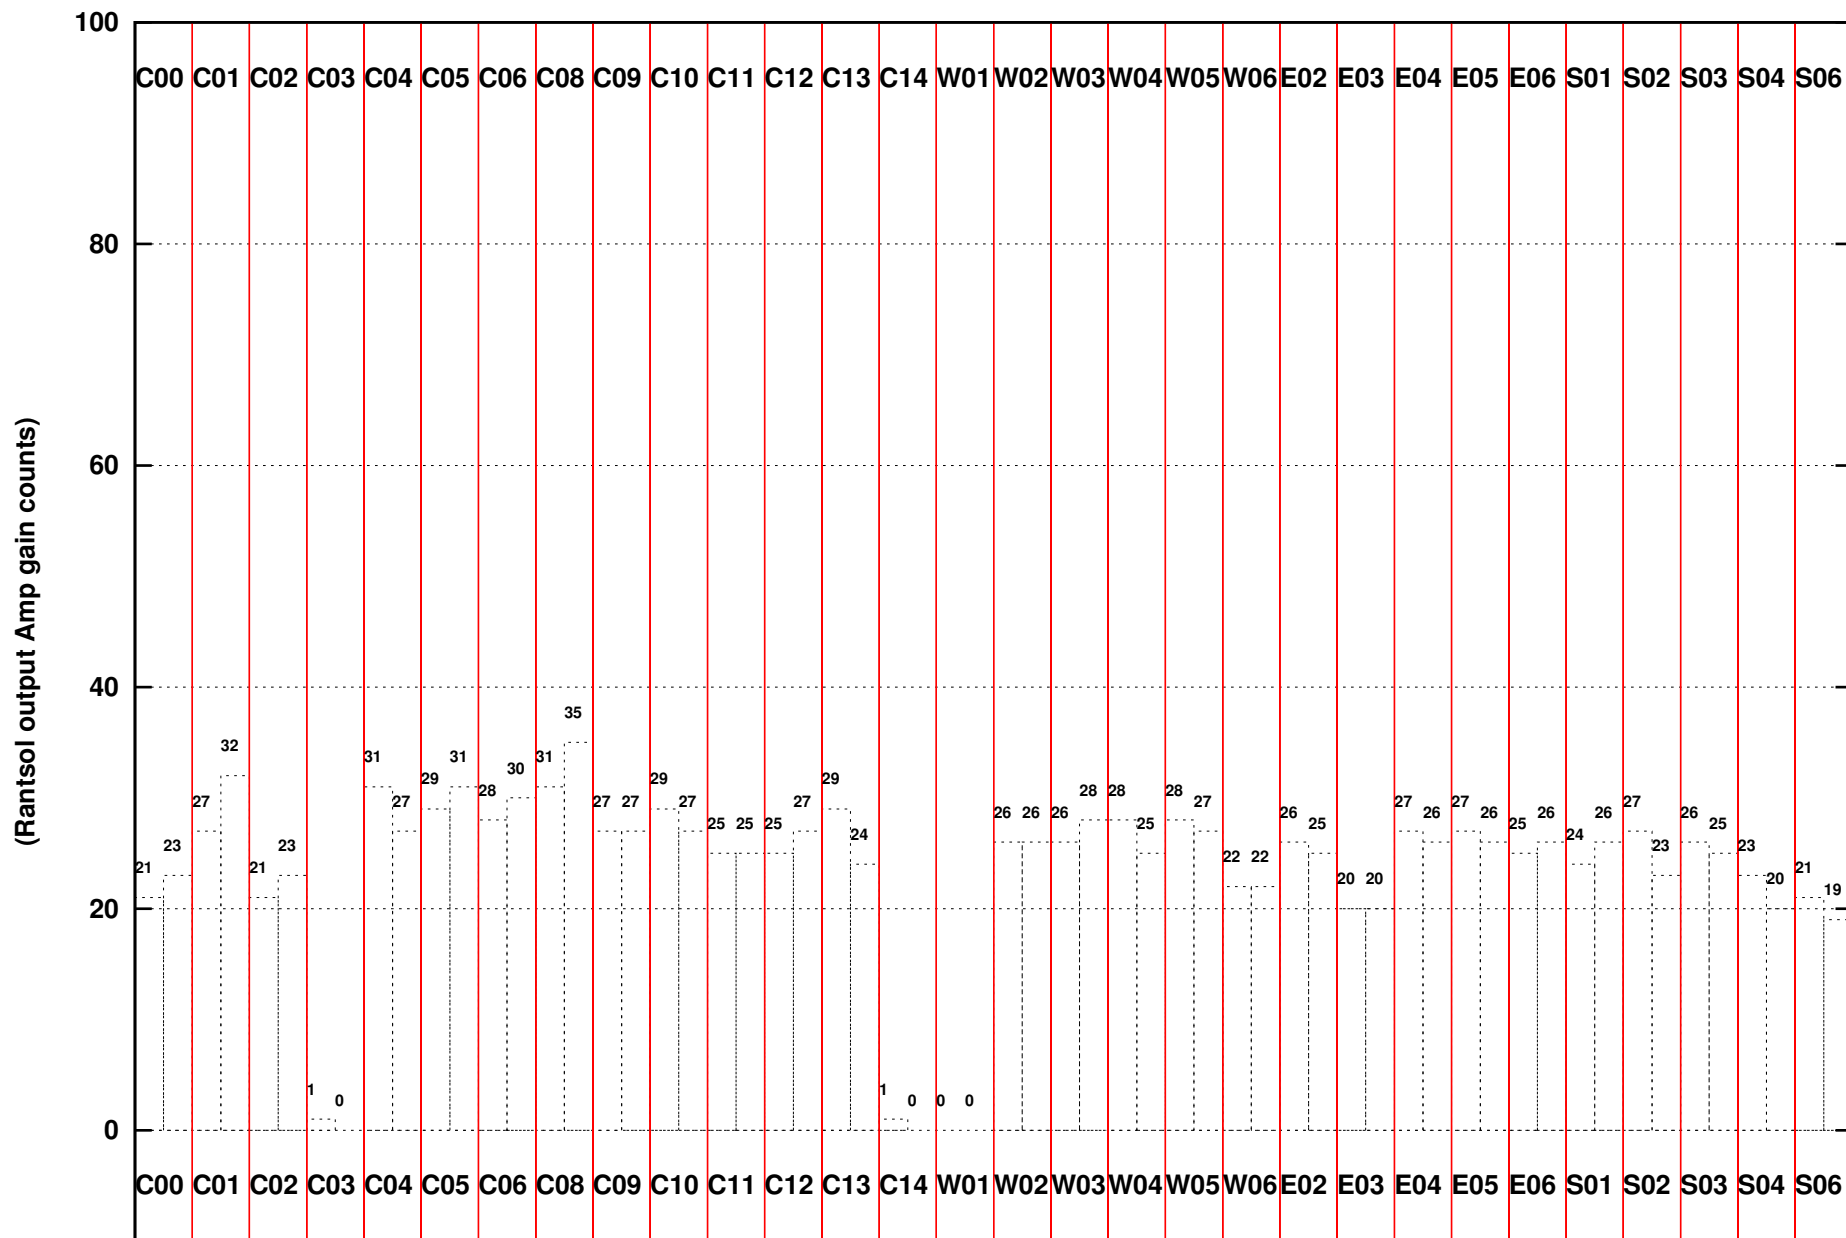

FRINGE STATUS (Rf:500.000,500.000 MHz., LO1:0.000,0.000 MHz., LO4/5:500.000,500.000 MHz.)

(File:/gwbifrddata2/20mar/37_078_20mar2020_gwb.lta, scan:0, chan:1024, Src:0440-435, Date:20Mar2020 17:05:39)