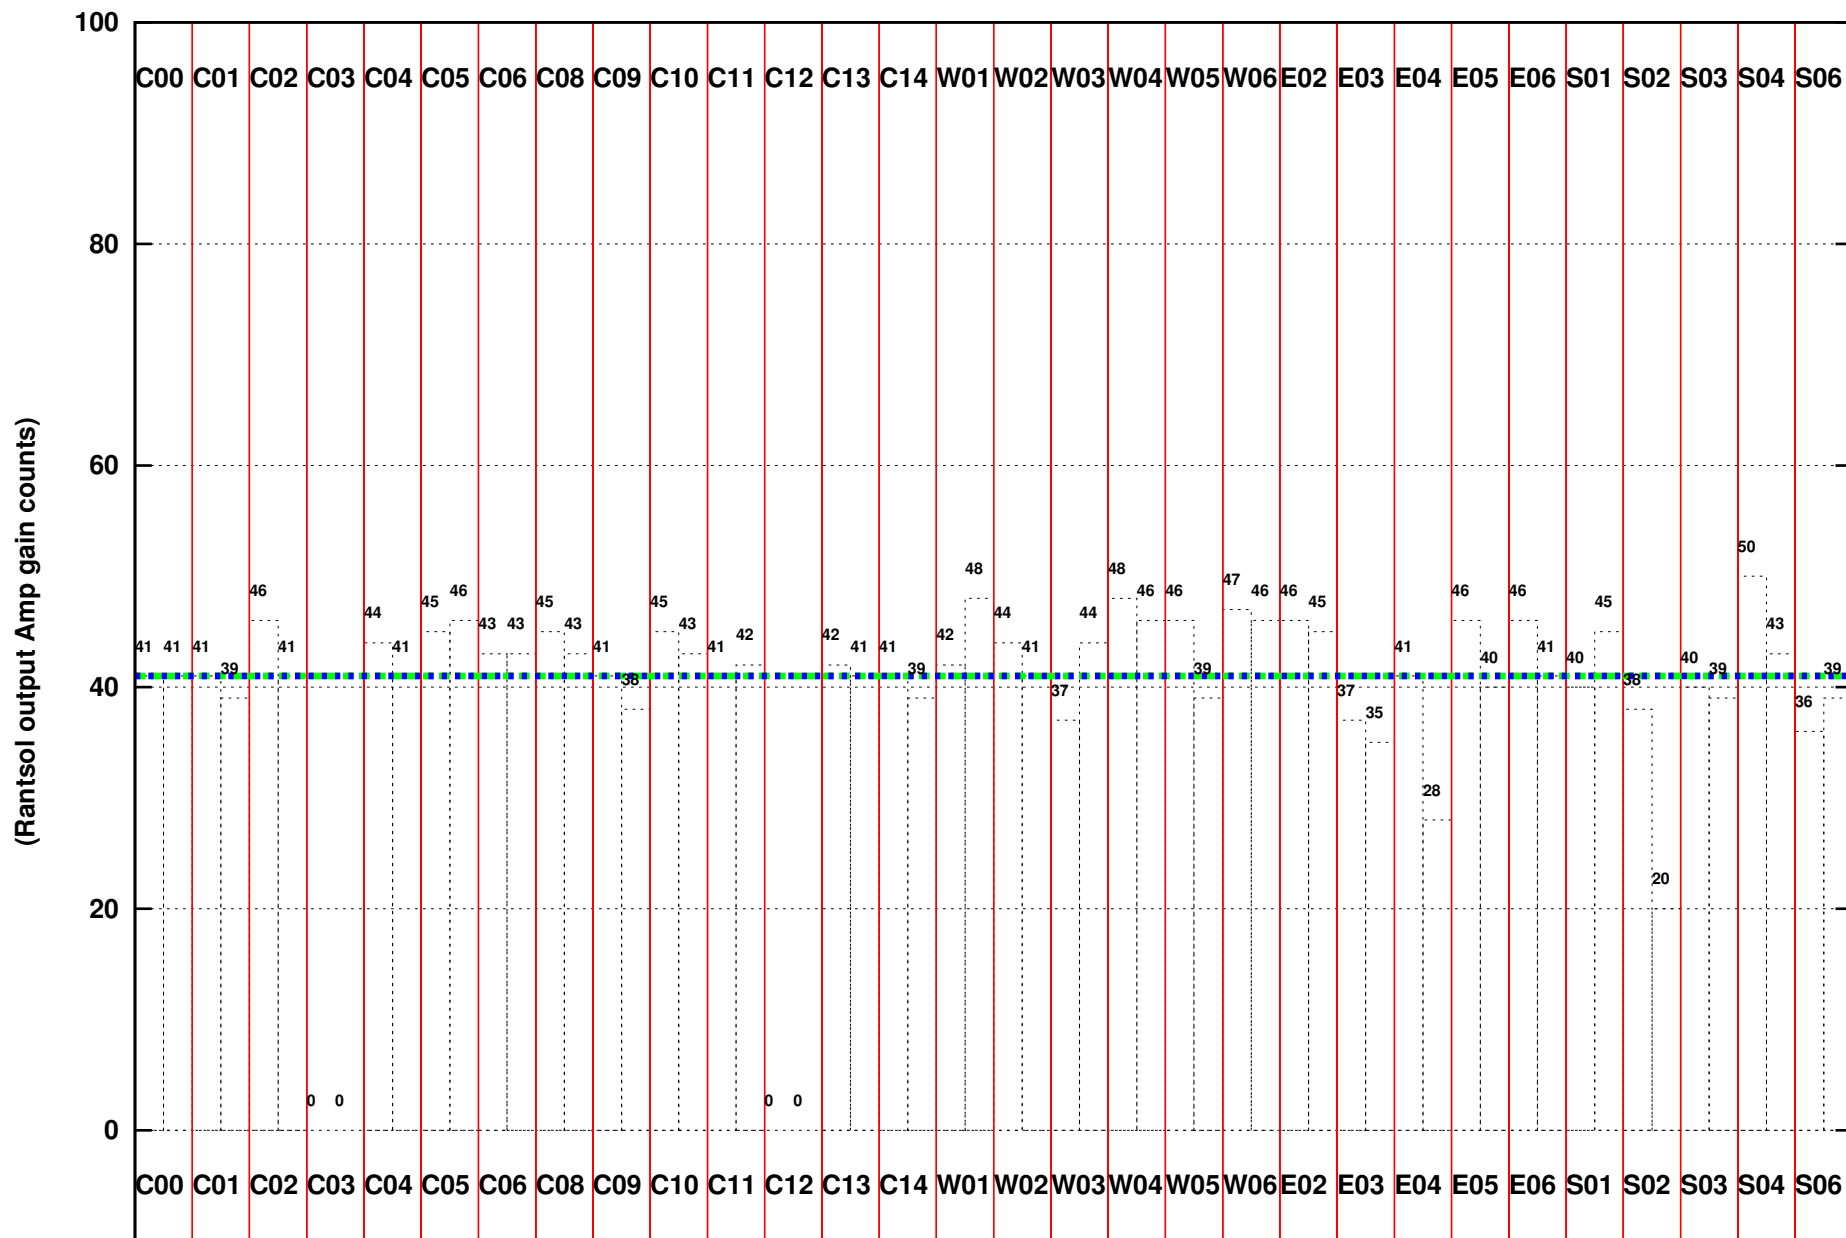

FRINGE STATUS (Rf:550.000,550.000 MHz., LO1:550.000,550.000 MHz., LO4/5:0.000,0.000 MHz.)

( File:/gwbifrddata1/24jun/38\_070\_24jun2020\_gwb.lta, scan:0, chan:2048, Src:3C48, Date:24Jun2020 04:08:28)