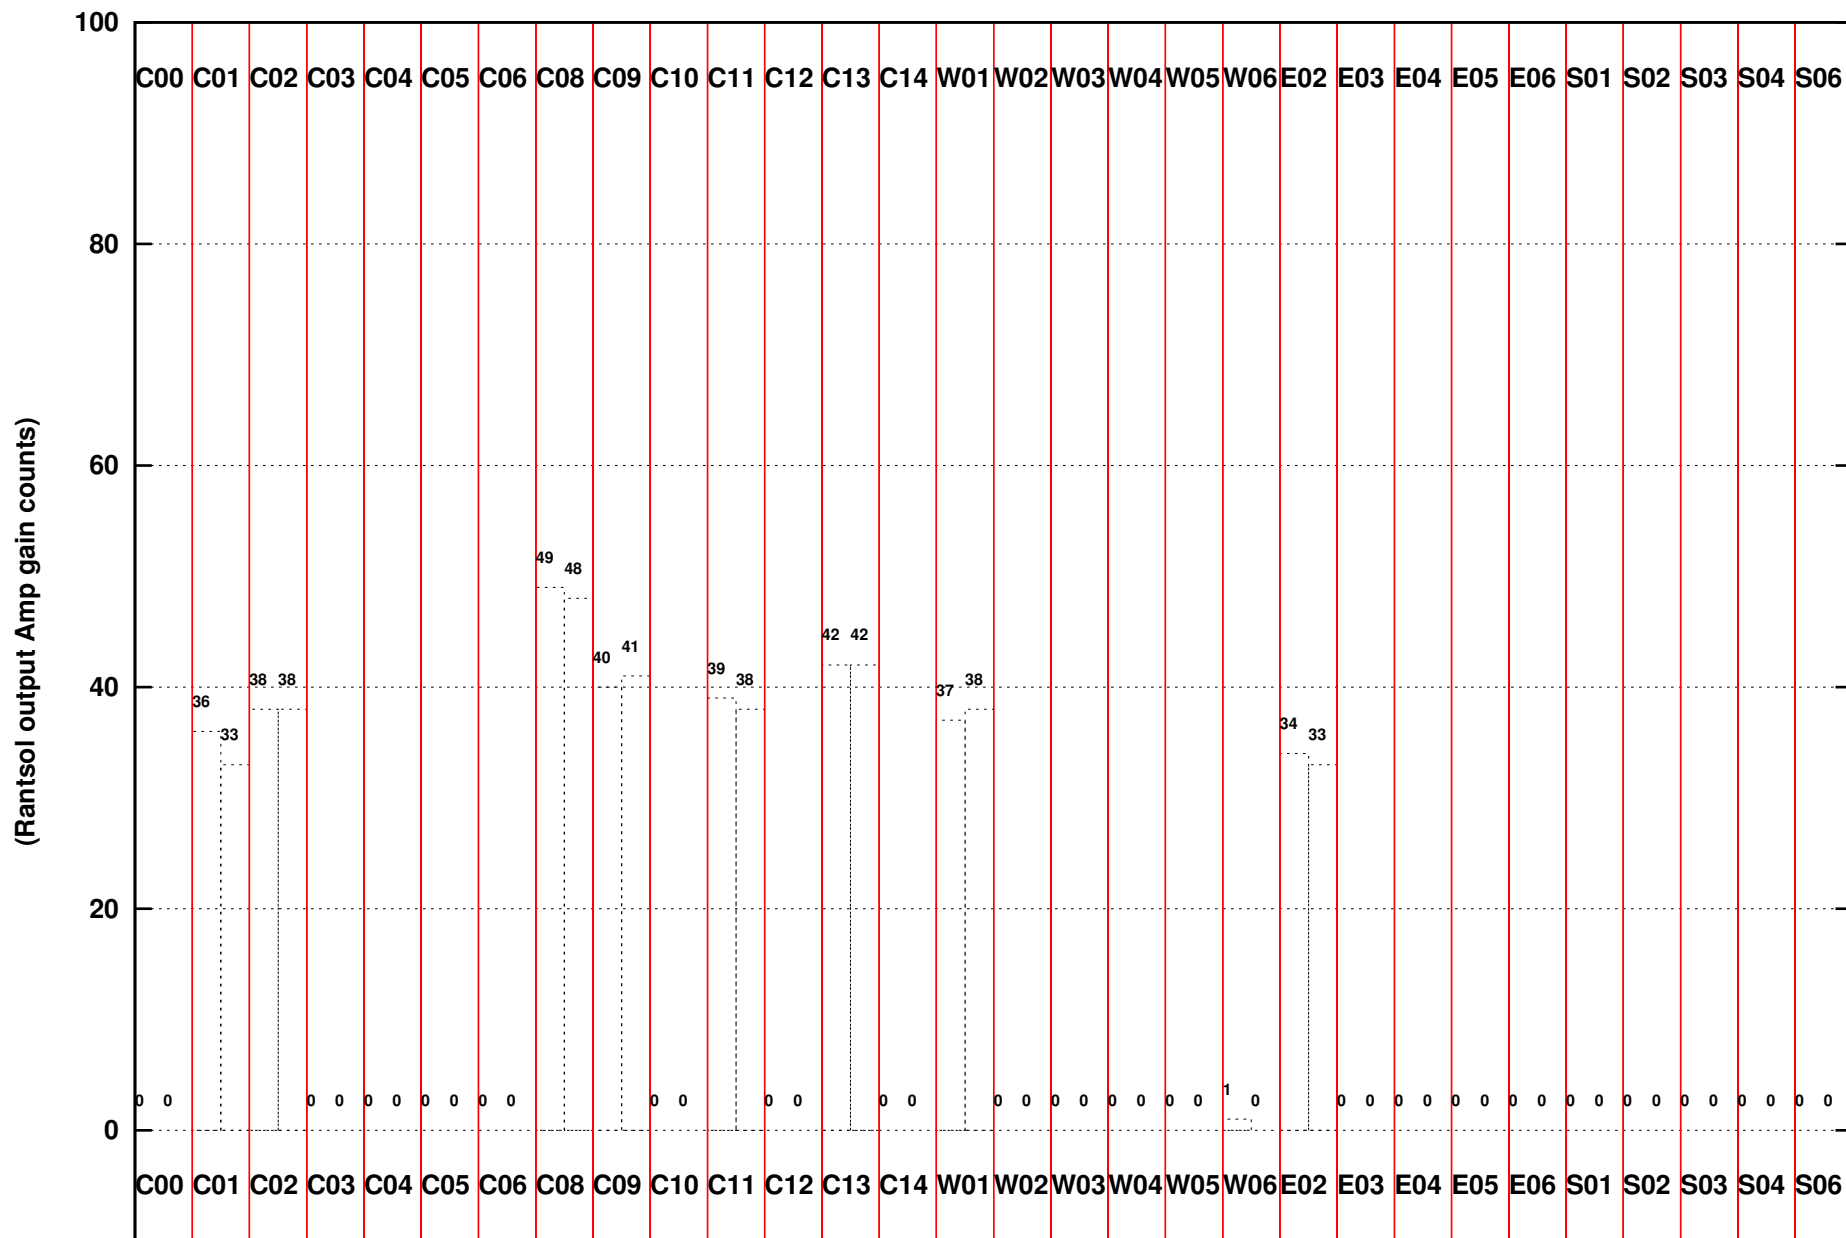

FRINGE STATUS (Rf:500.000,500.000 MHz., LO1:500.000,500.000 MHz., LO4/5:0.000,0.000 MHz.)

( File:/gwbifrddata1/02aug/38\_041a\_02aug2020\_band3\_bm1\_gwb.lta.3, scan:0, chan:2048, Src:2225-049, Date:02Aug2020 03:23:54)