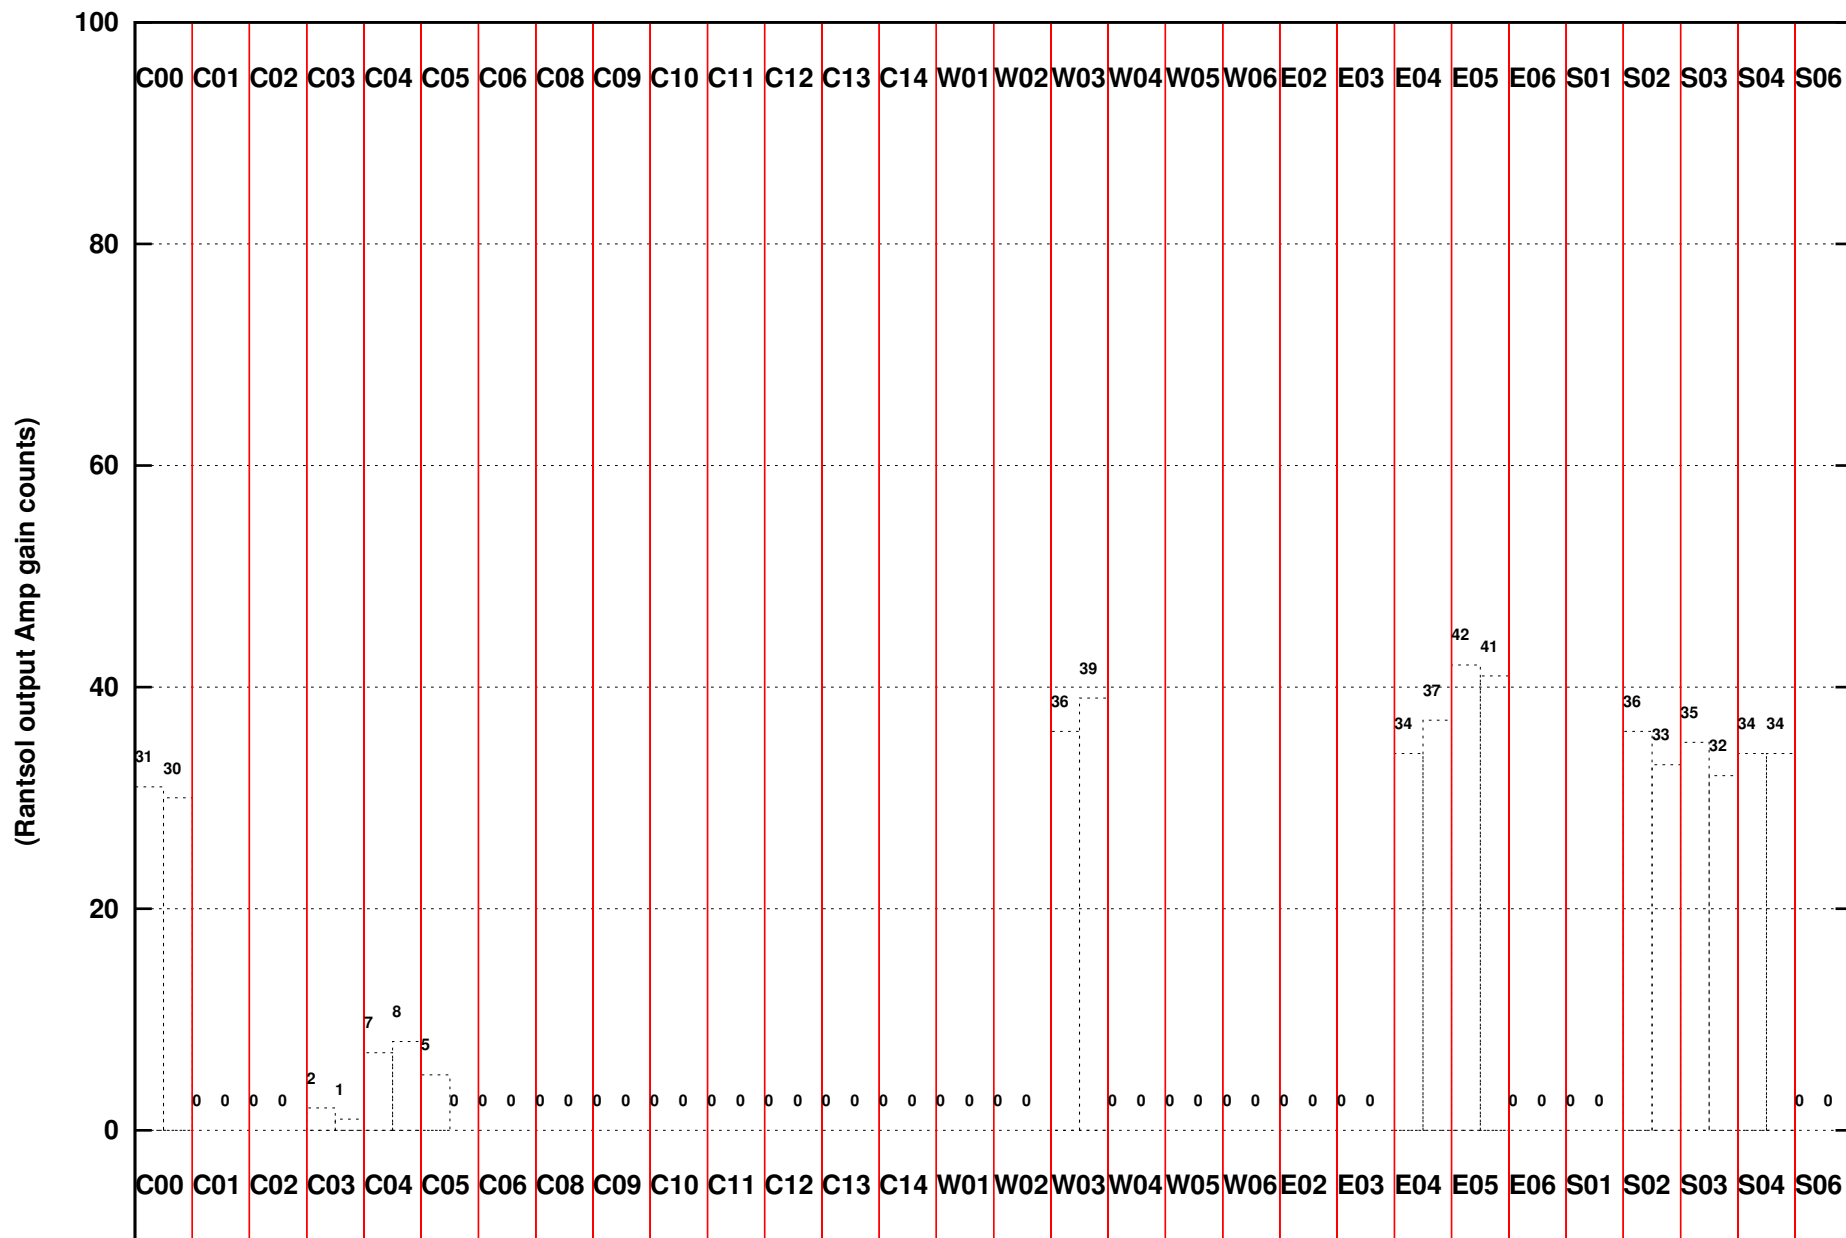

FRINGE STATUS (Rf:1460.000,1460.000 MHz., LO1:1460.000,1460.000 MHz., LO4/5:0.000,0.000 MHz.)

( File:/gwbifrddata1/02aug/38\_041c\_02aug2020\_band5\_bm3\_gwb.lta.3, scan:0, chan:2048, Src:2225-049, Date:02Aug2020 03:23:30)