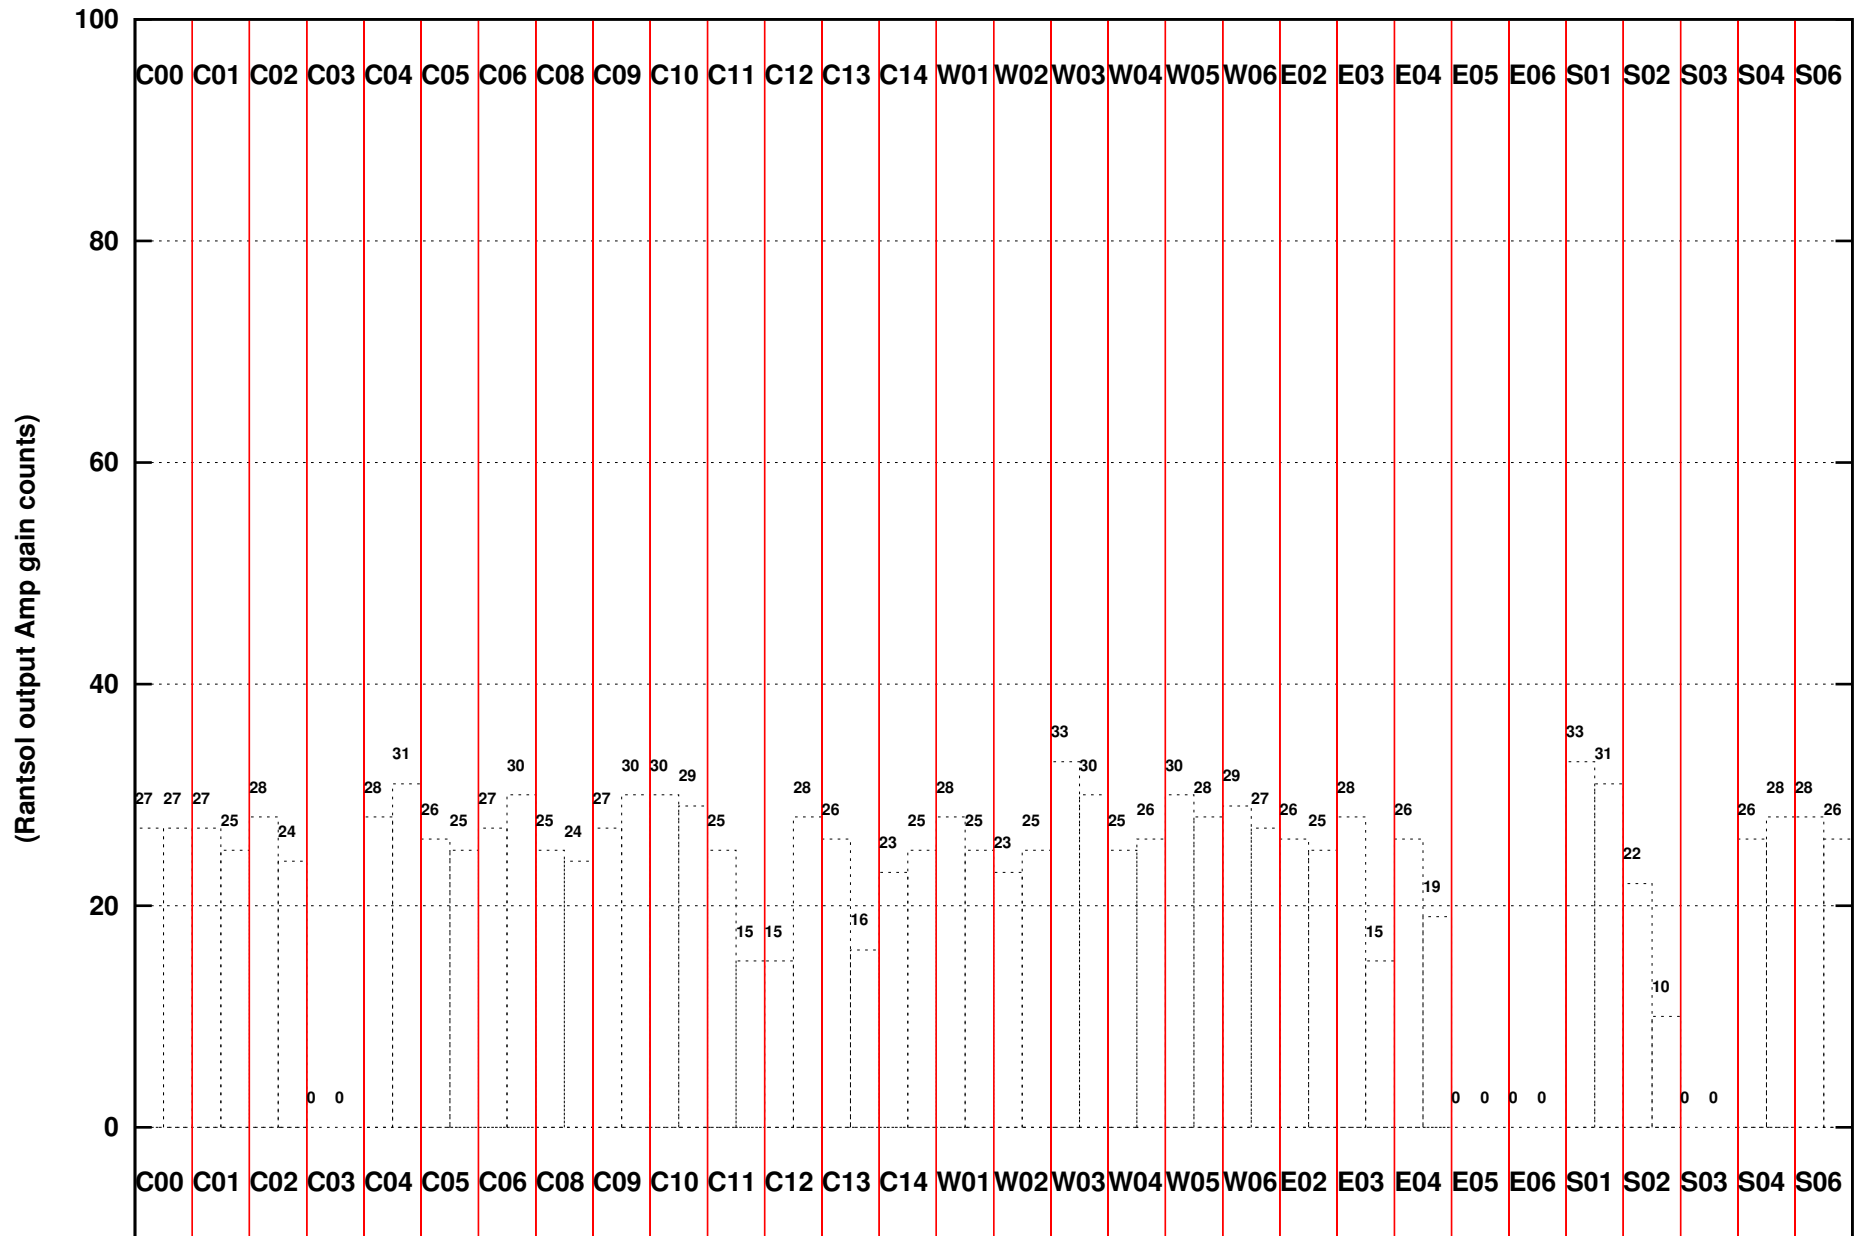

FRINGE STATUS (Rf:1460.000,1460.000 MHz., LO1:1460.000,1460.000 MHz., LO4/5:0.000,0.000 MHz.)

(File:/gwbifrddata1/08sep/38_045_08sep2020_gwb.lta, scan:0, chan:2048, Src:1154-350, Date:08Sep2020 12:09:28)