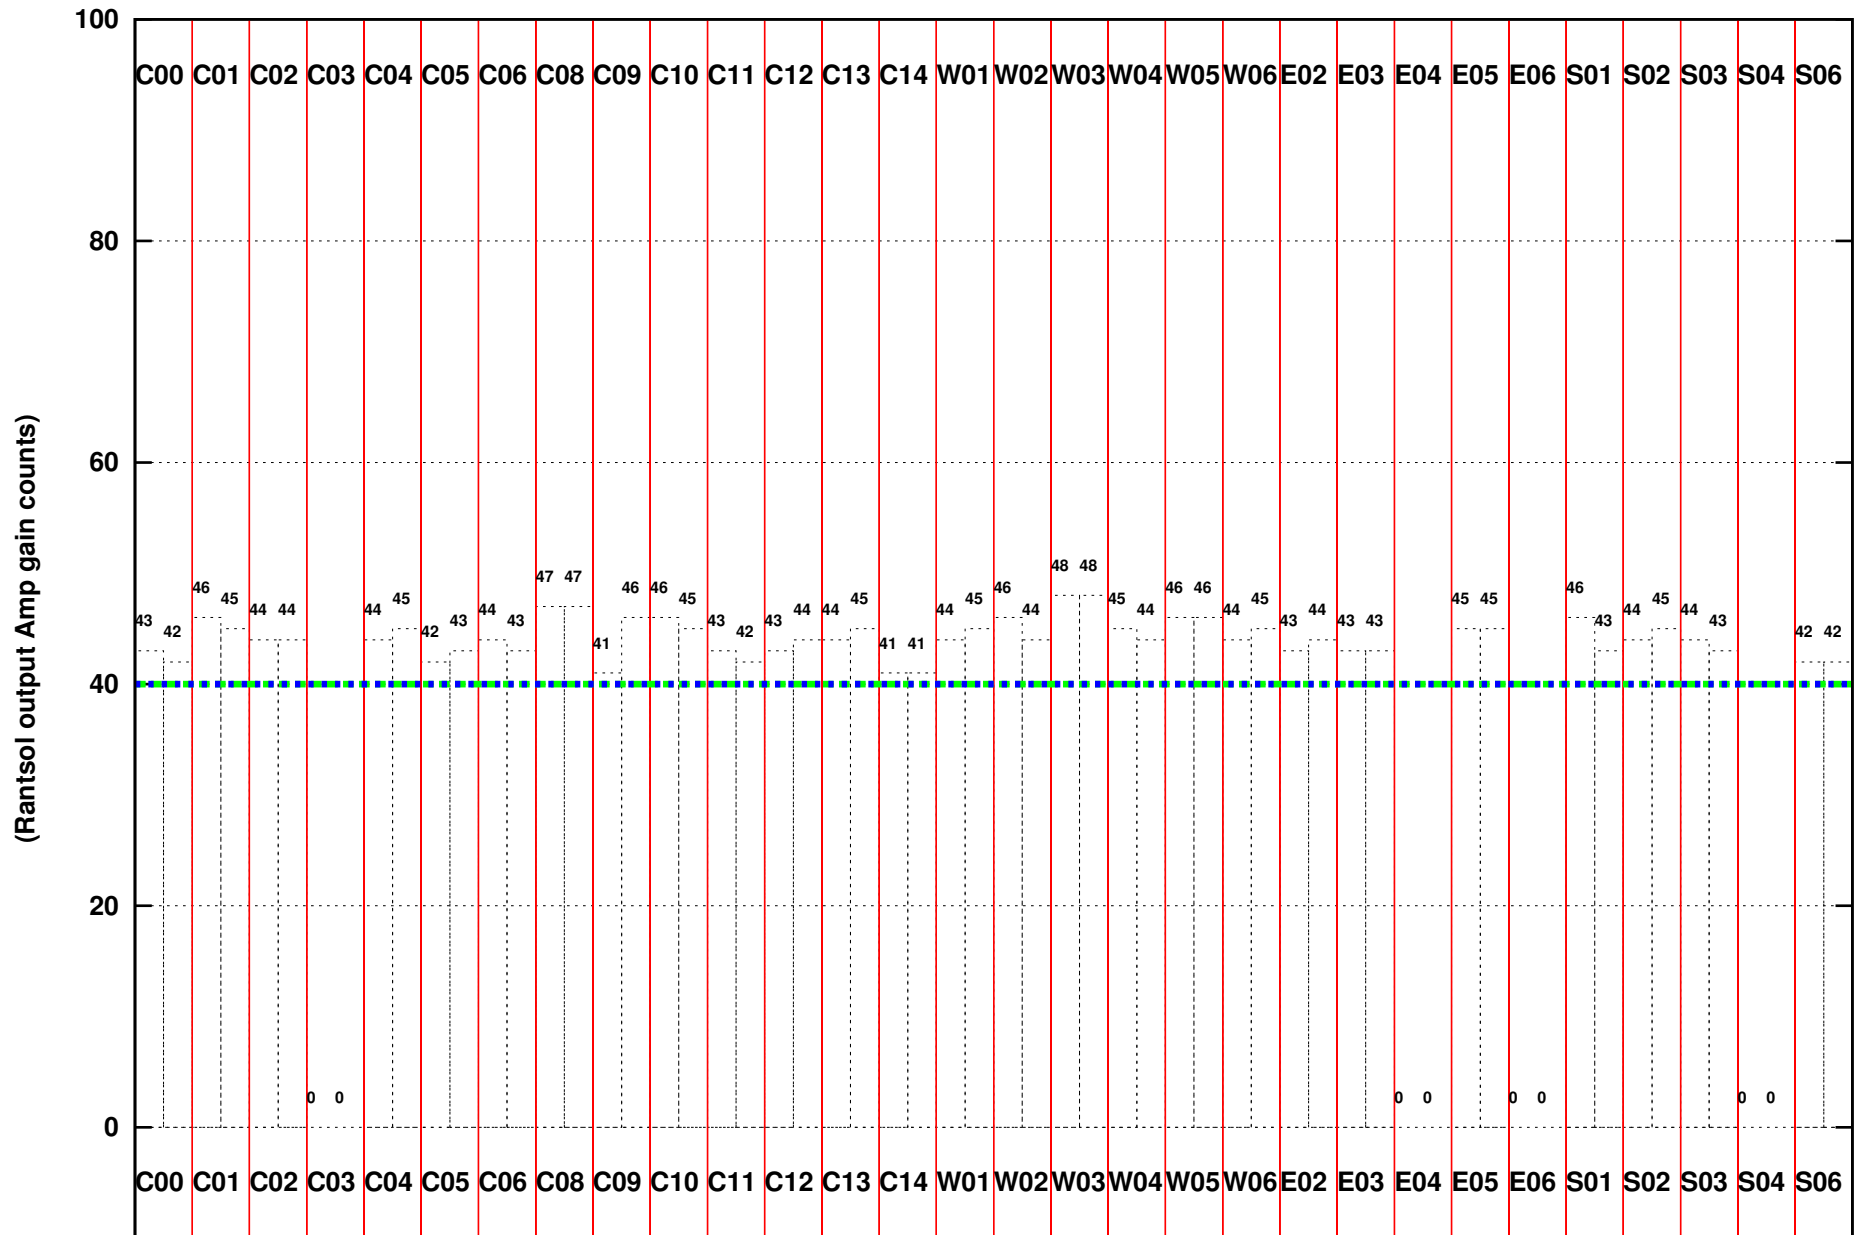

FRINGE STATUS (Rf:306.000,306.000 MHz., LO1:255.000,255.000 MHz., LO4/5:149.000,156.000 MHz.)

(File:/gsbifrddata1/01oct/38_051_01oct2020_band3_gsb.lta, scan:0, chan:128, Src:3C48, Date:01Oct2020 21:21:28)