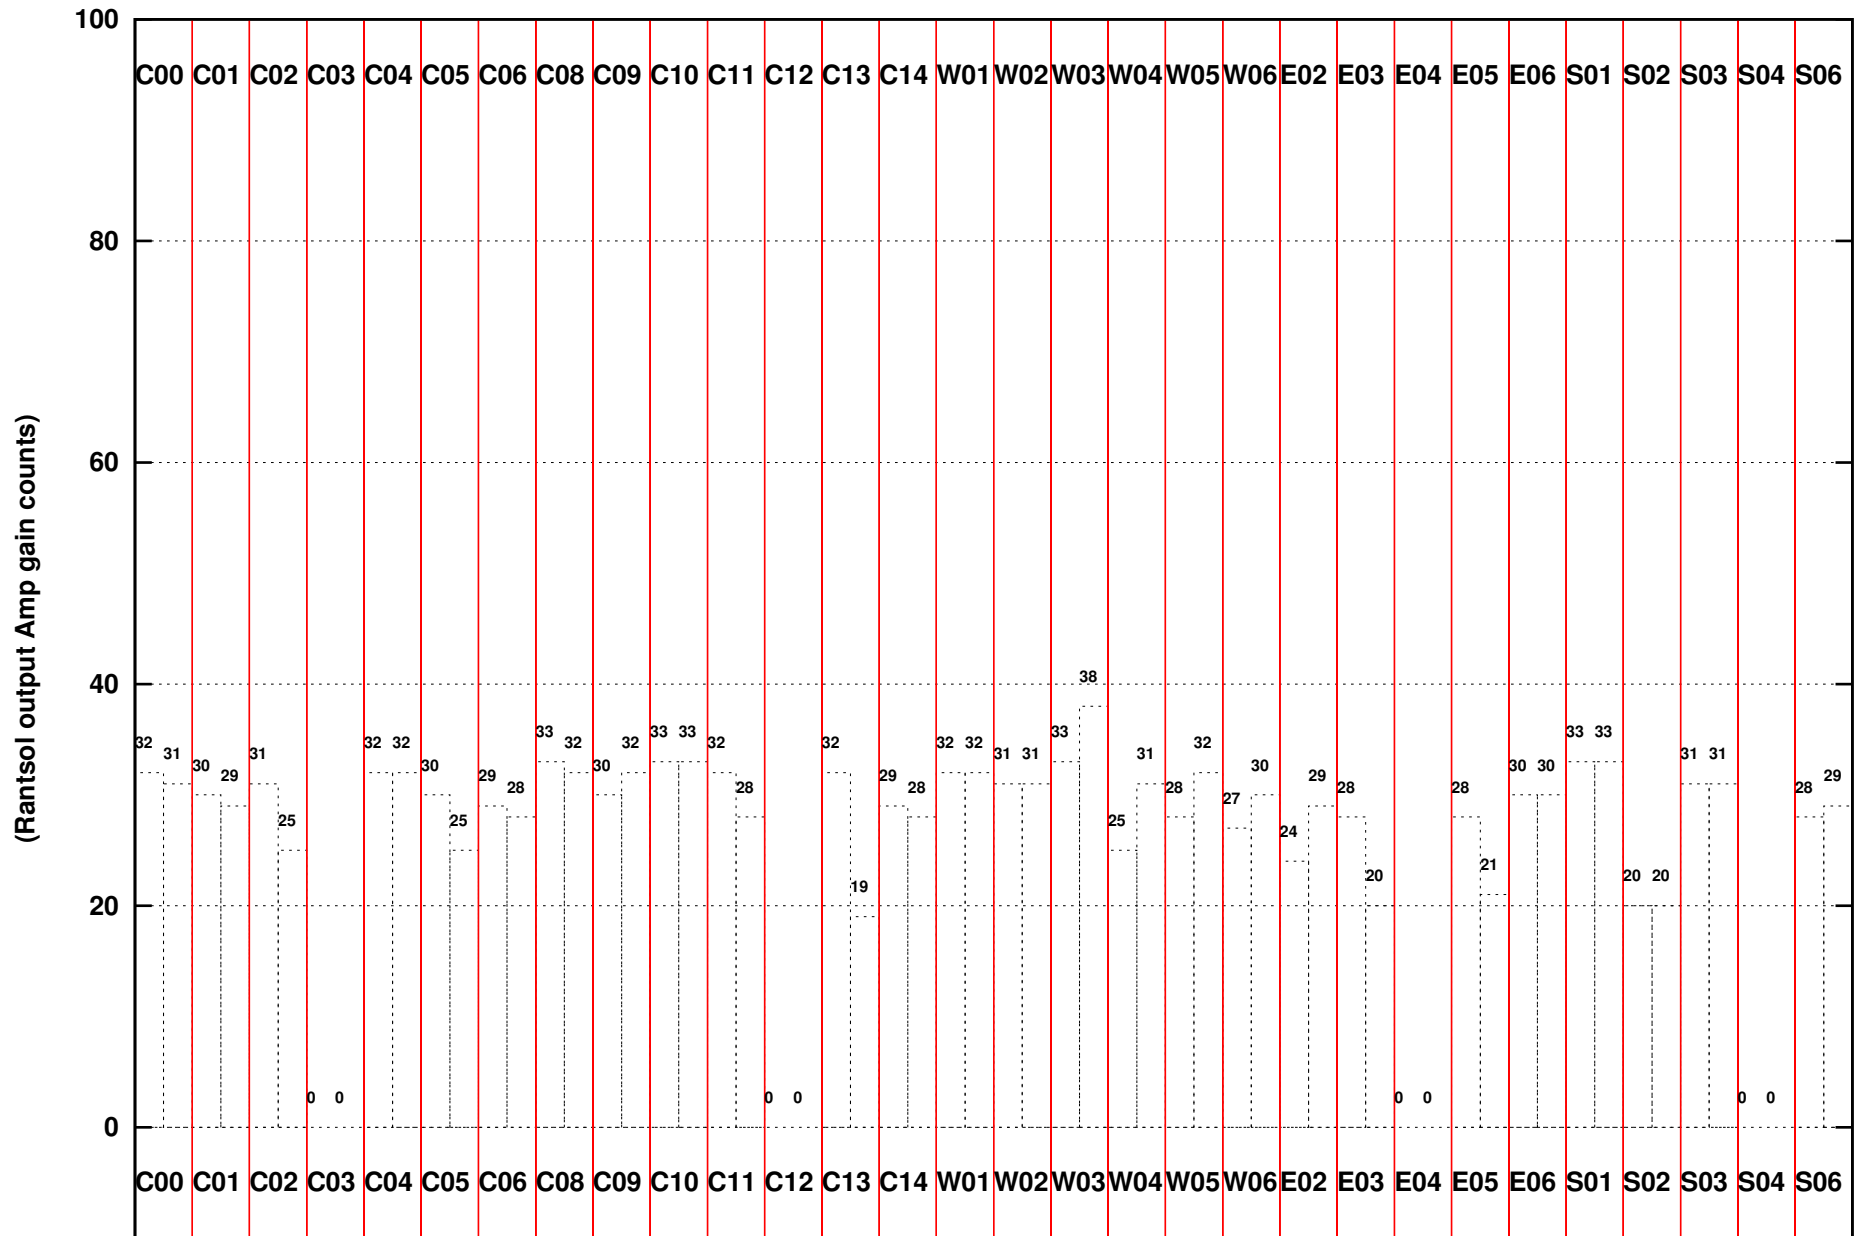

FRINGE STATUS (Rf:1450.000,1450.000 MHz., LO1:1450.000,1450.000 MHz., LO4/5:0.000,0.000 MHz.)

(File:/gwbifrdta1/03oct/38_103_03oct2020_gwb.lta, scan:0, chan:1024, Src:1459+716, Date:03Oct2020 19:47:00)