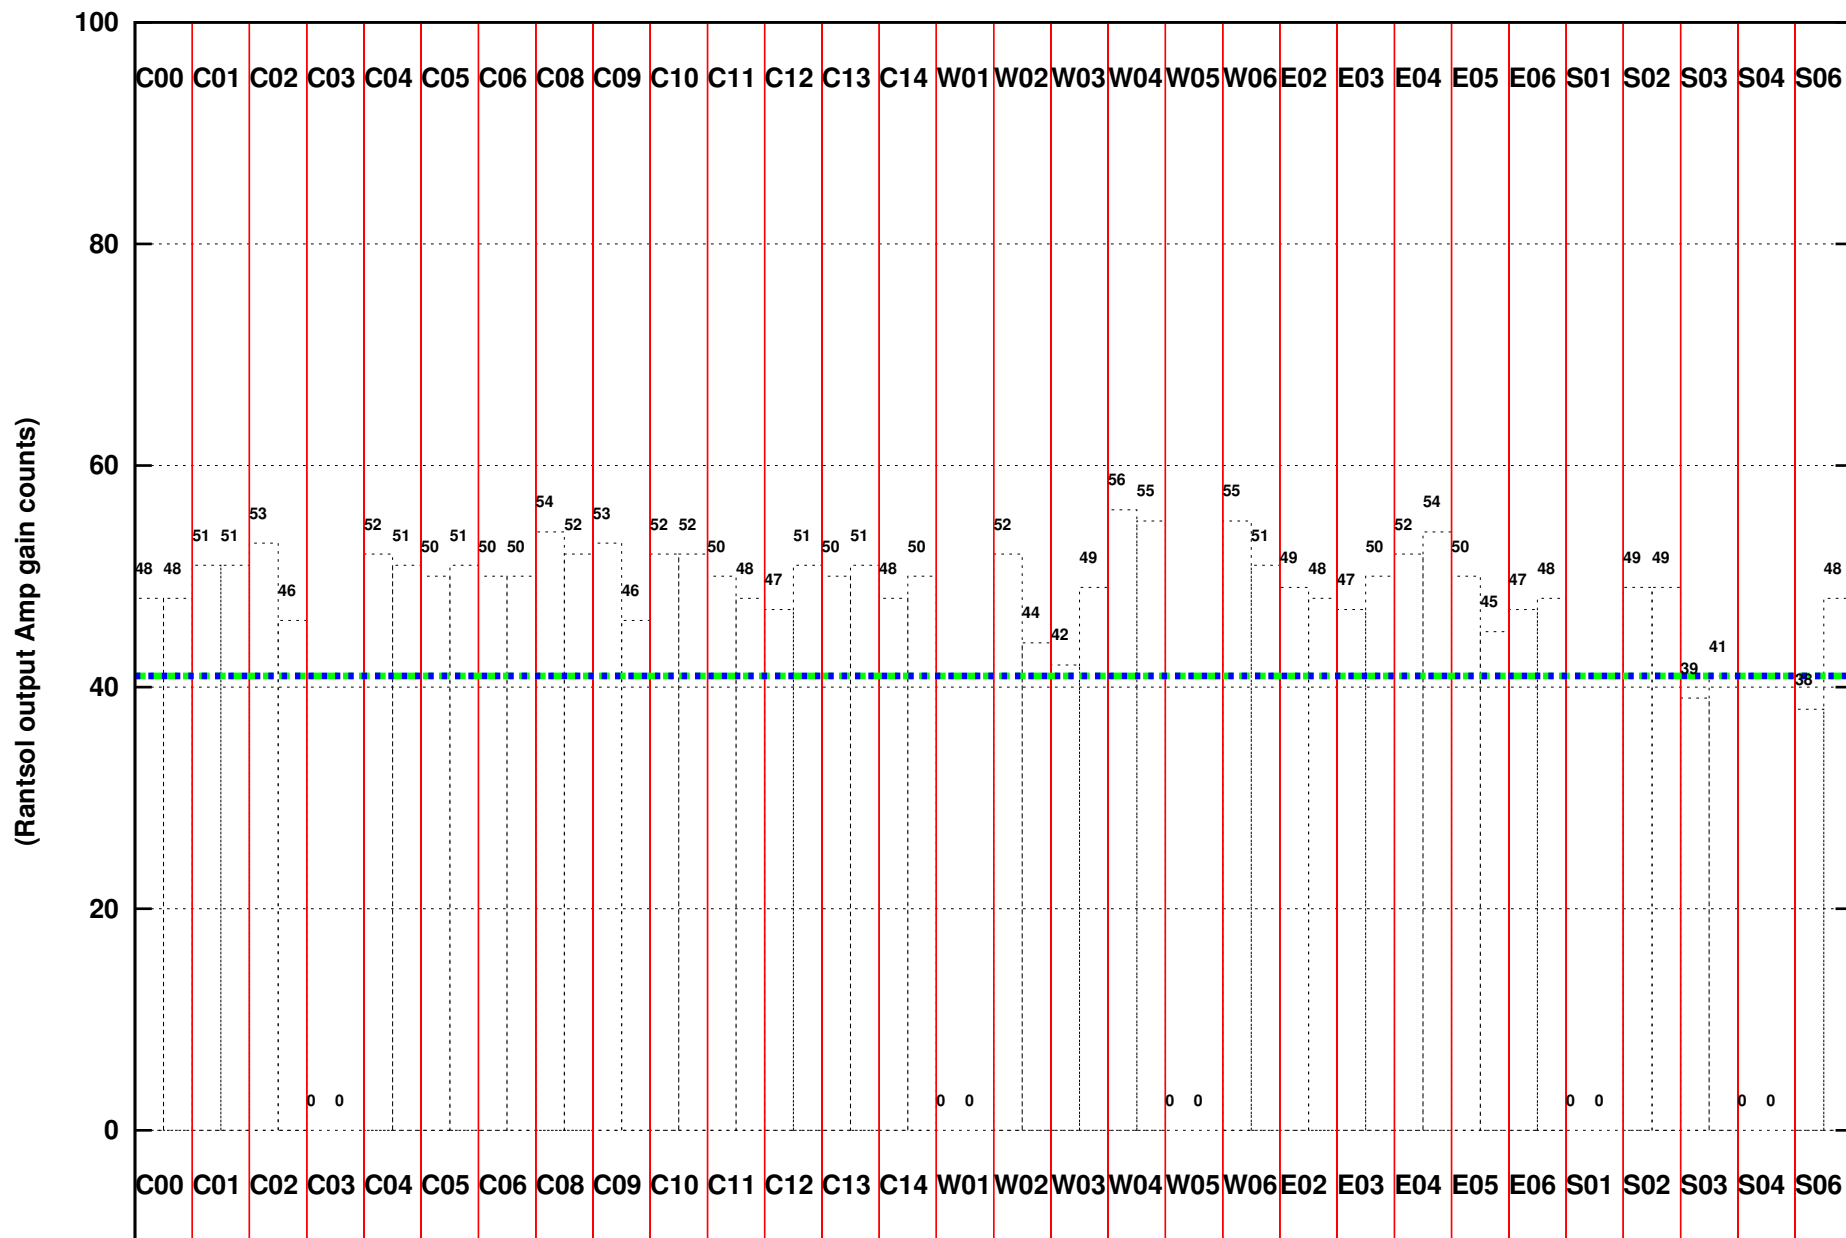

FRINGE STATUS (Rf:591.000,591.000 MHz., LO1:540.000,540.000 MHz., LO4/5:149.000,156.000 MHz.)

( File:/gsbifrdta1/04oct/38\_103\_04oct2020\_gsb.lta, scan:0, chan:128, Src:3C48, Date:04Oct2020 21:14:52)