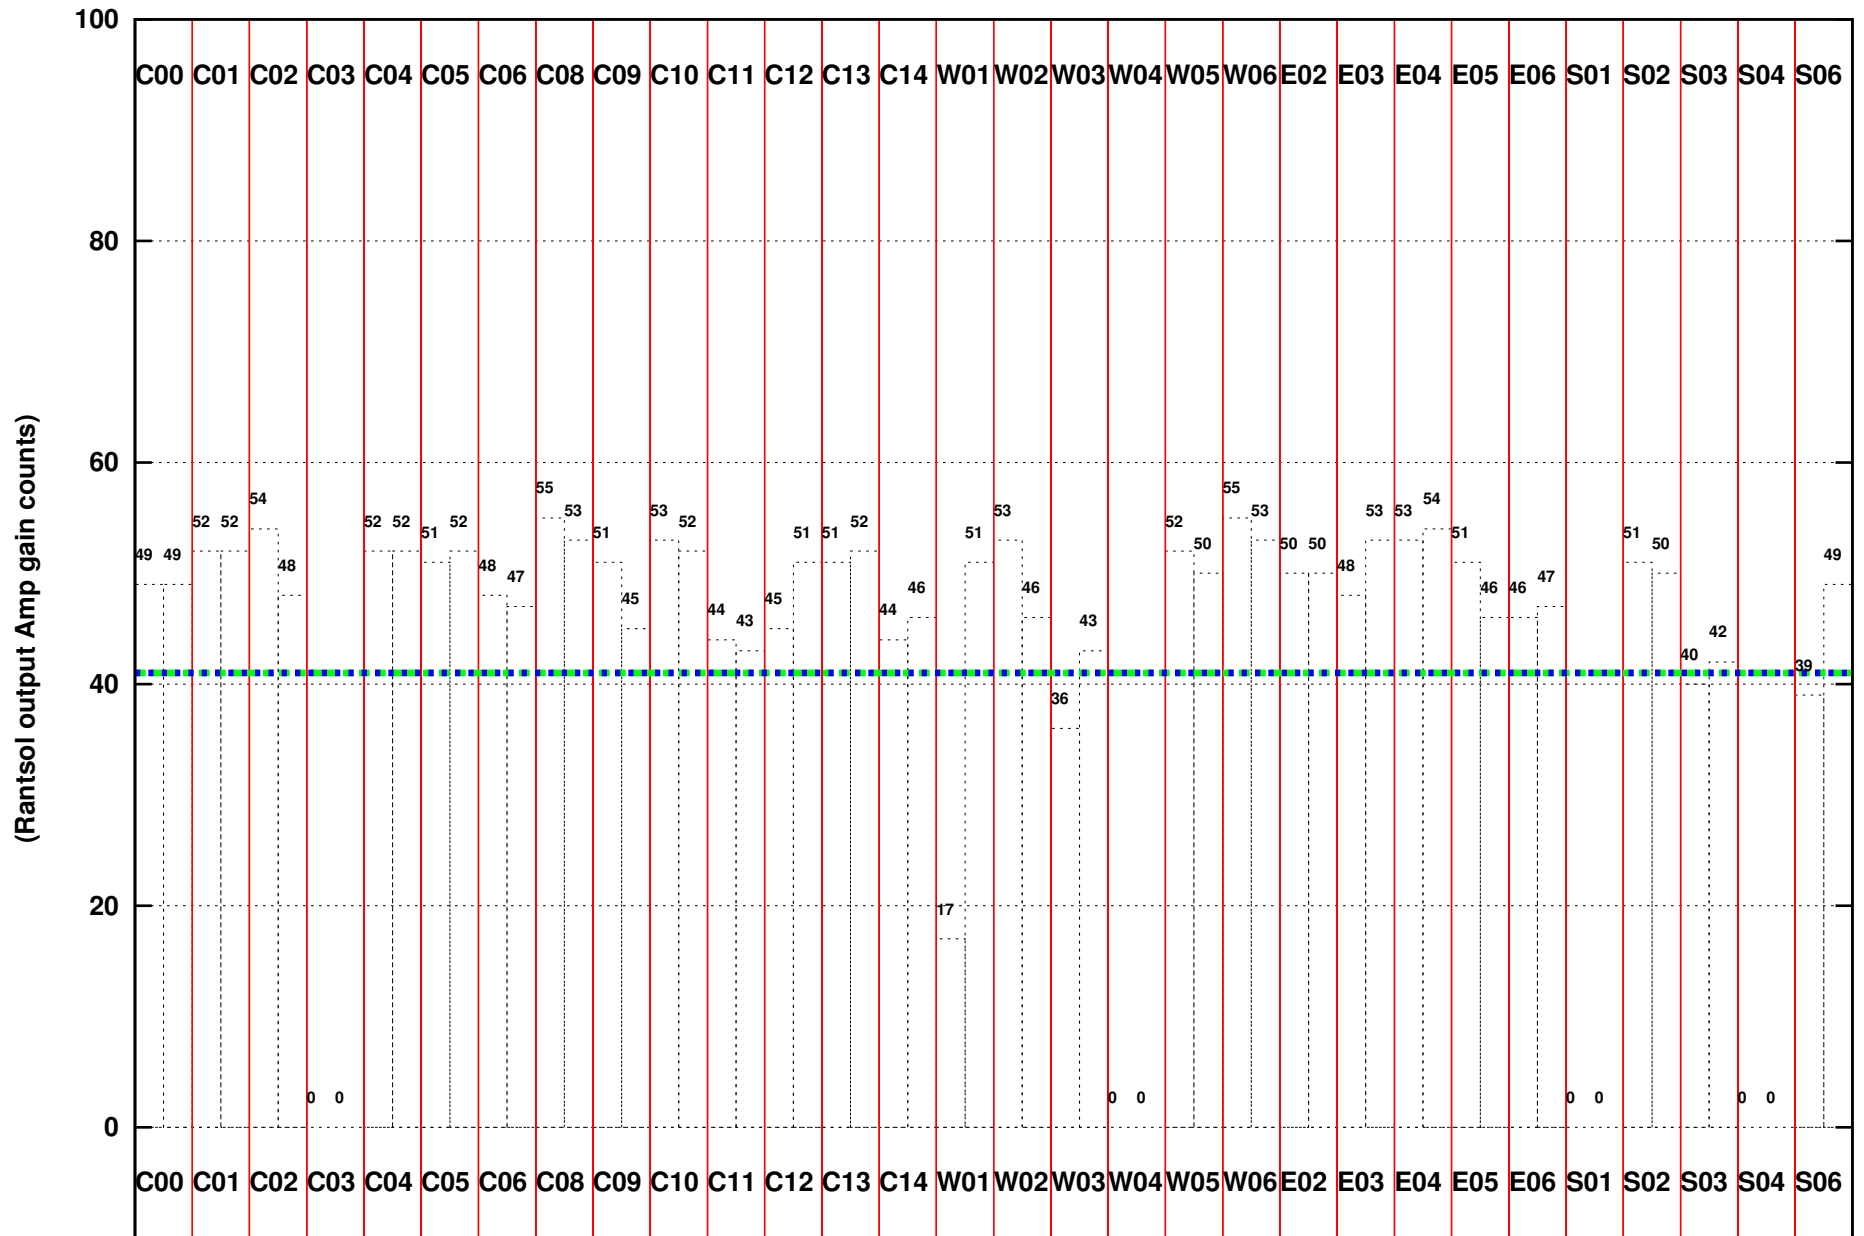

FRINGE STATUS (Rf:591.000,591.000 MHz., LO1:540.000,540.000 MHz., LO4/5:149.000,156.000 MHz.)

(File:/gsbifdata1/05oct/38_069_05oct2020_gsb.lta, scan:0, chan:128, Src:3C48, Date:05Oct2020 02:54:20)