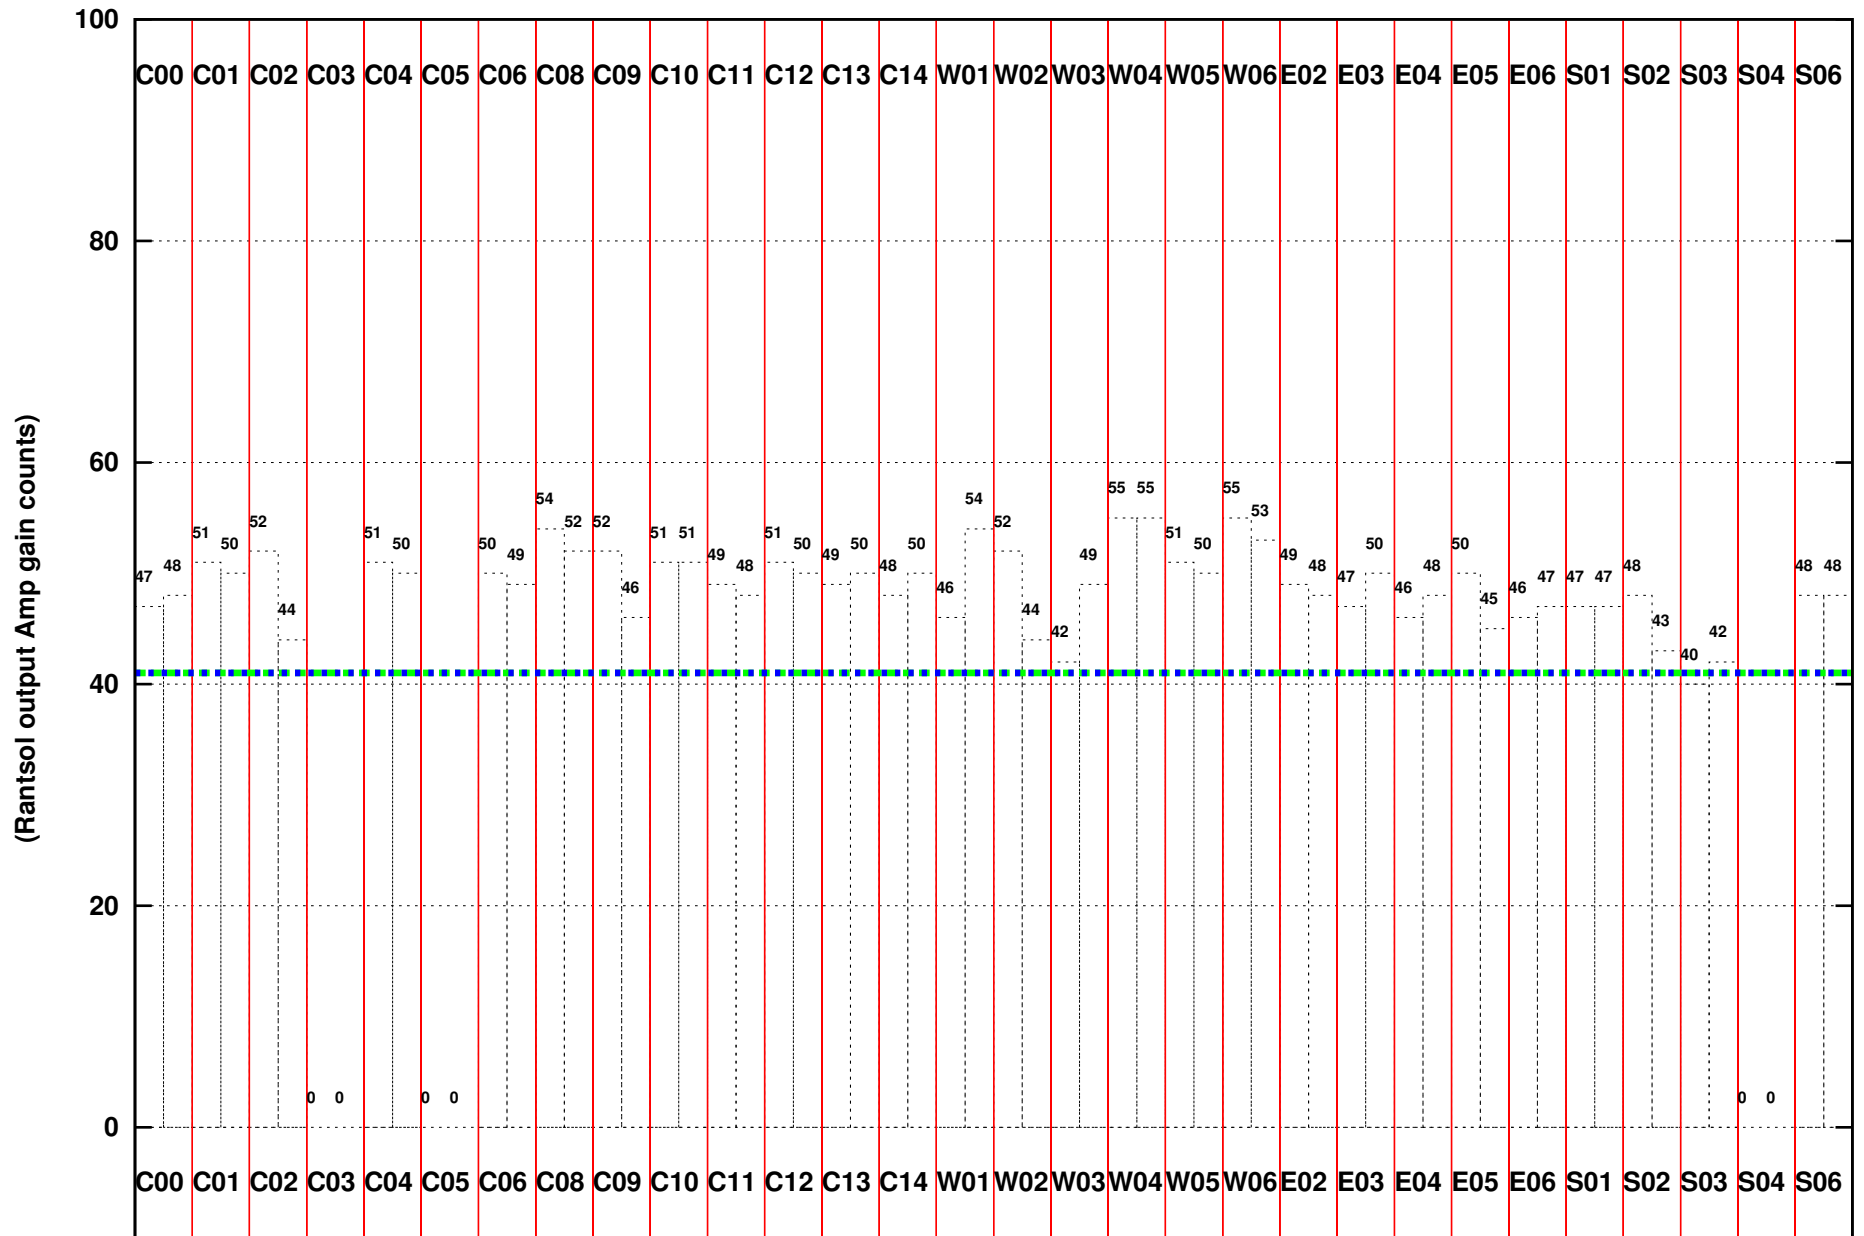

FRINGE STATUS (Rf:591.000,591.000 MHz., LO1:540.000,540.000 MHz., LO4/5:149.000,156.000 MHz.)

(File:/gsbifrddata1/05oct/37_063_05oct2020_2s_gsb.lta, scan:0, chan:256, Src:3C48, Date:05Oct2020 20:29:06)