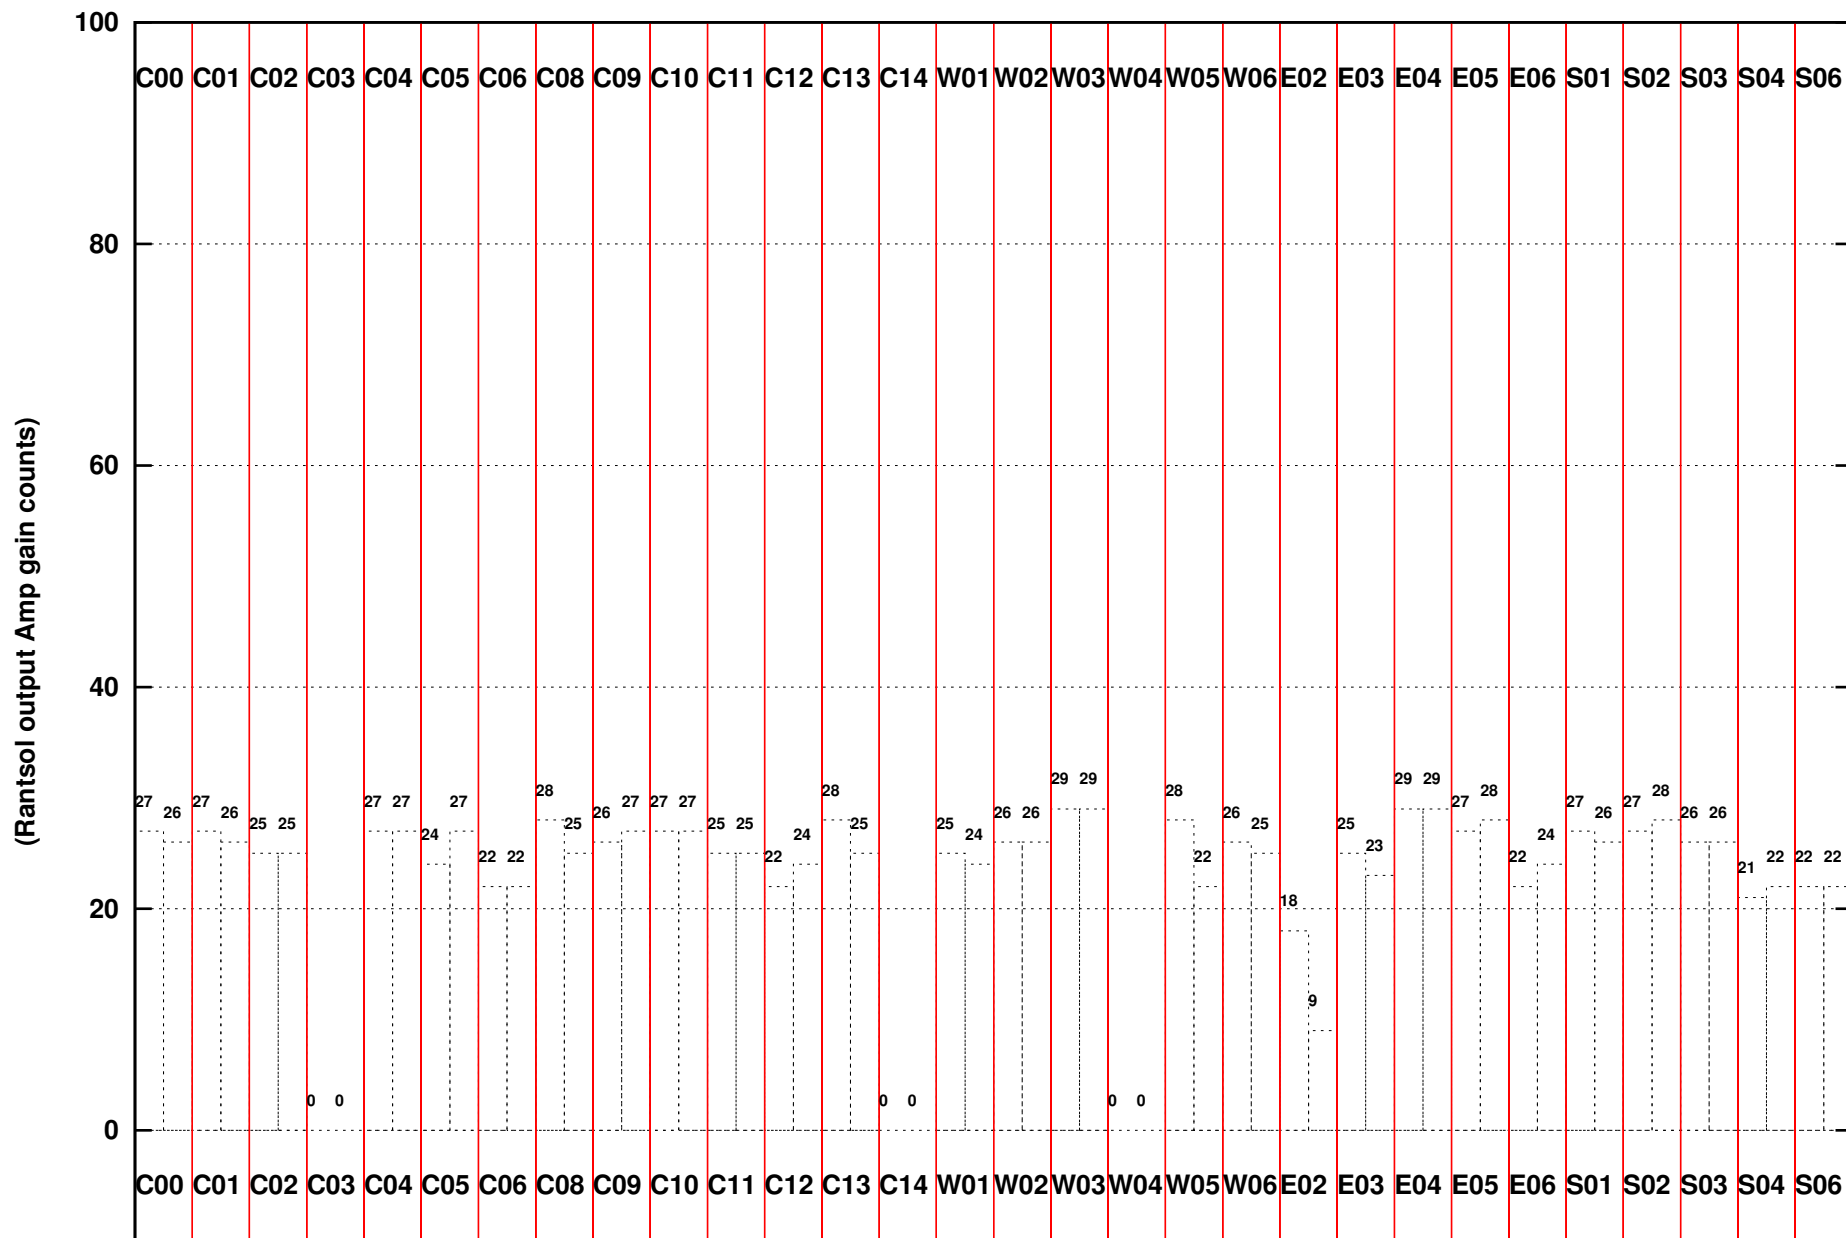

FRINGE STATUS (Rf:500.000,500.000 MHz., LO1:500.000,500.000 MHz., LO4/5:0.000,0.000 MHz.)

( File:/gwbifrddata2/08oct/38\_056\_08oct2020\_gwb.lta.2, scan:0, chan:1024, Src:2341-351, Date:08Oct2020 22:46:14)