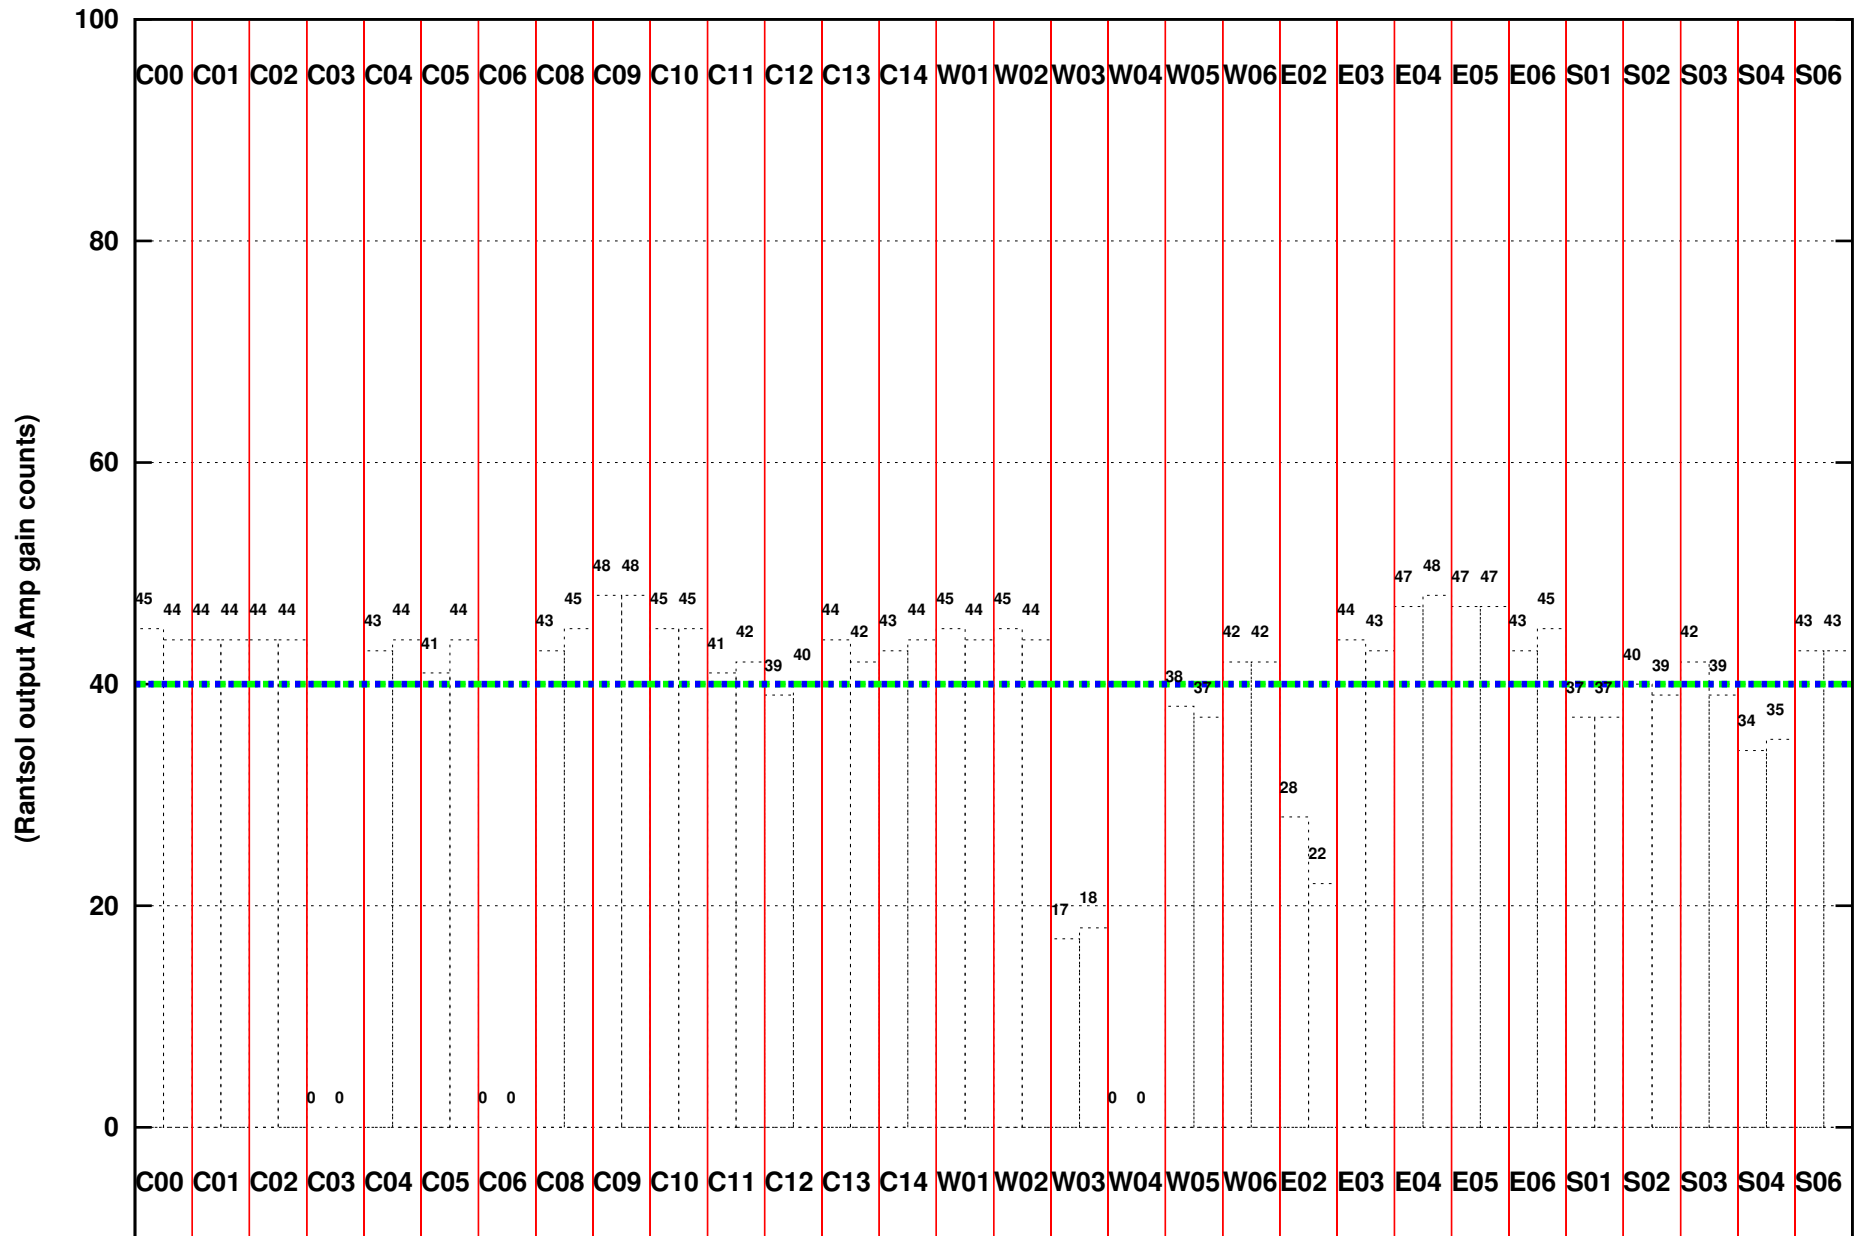

FRINGE STATUS (Rf:311.000,311.000 MHz., LO1:260.000,260.000 MHz., LO4/5:149.000,156.000 MHz.)

(File:/gsbifrddata/09oct/38_056_09oct2020_gsb.lta, scan:0, chan:256, Src:3C48, Date:09Oct2020 22:17:14)