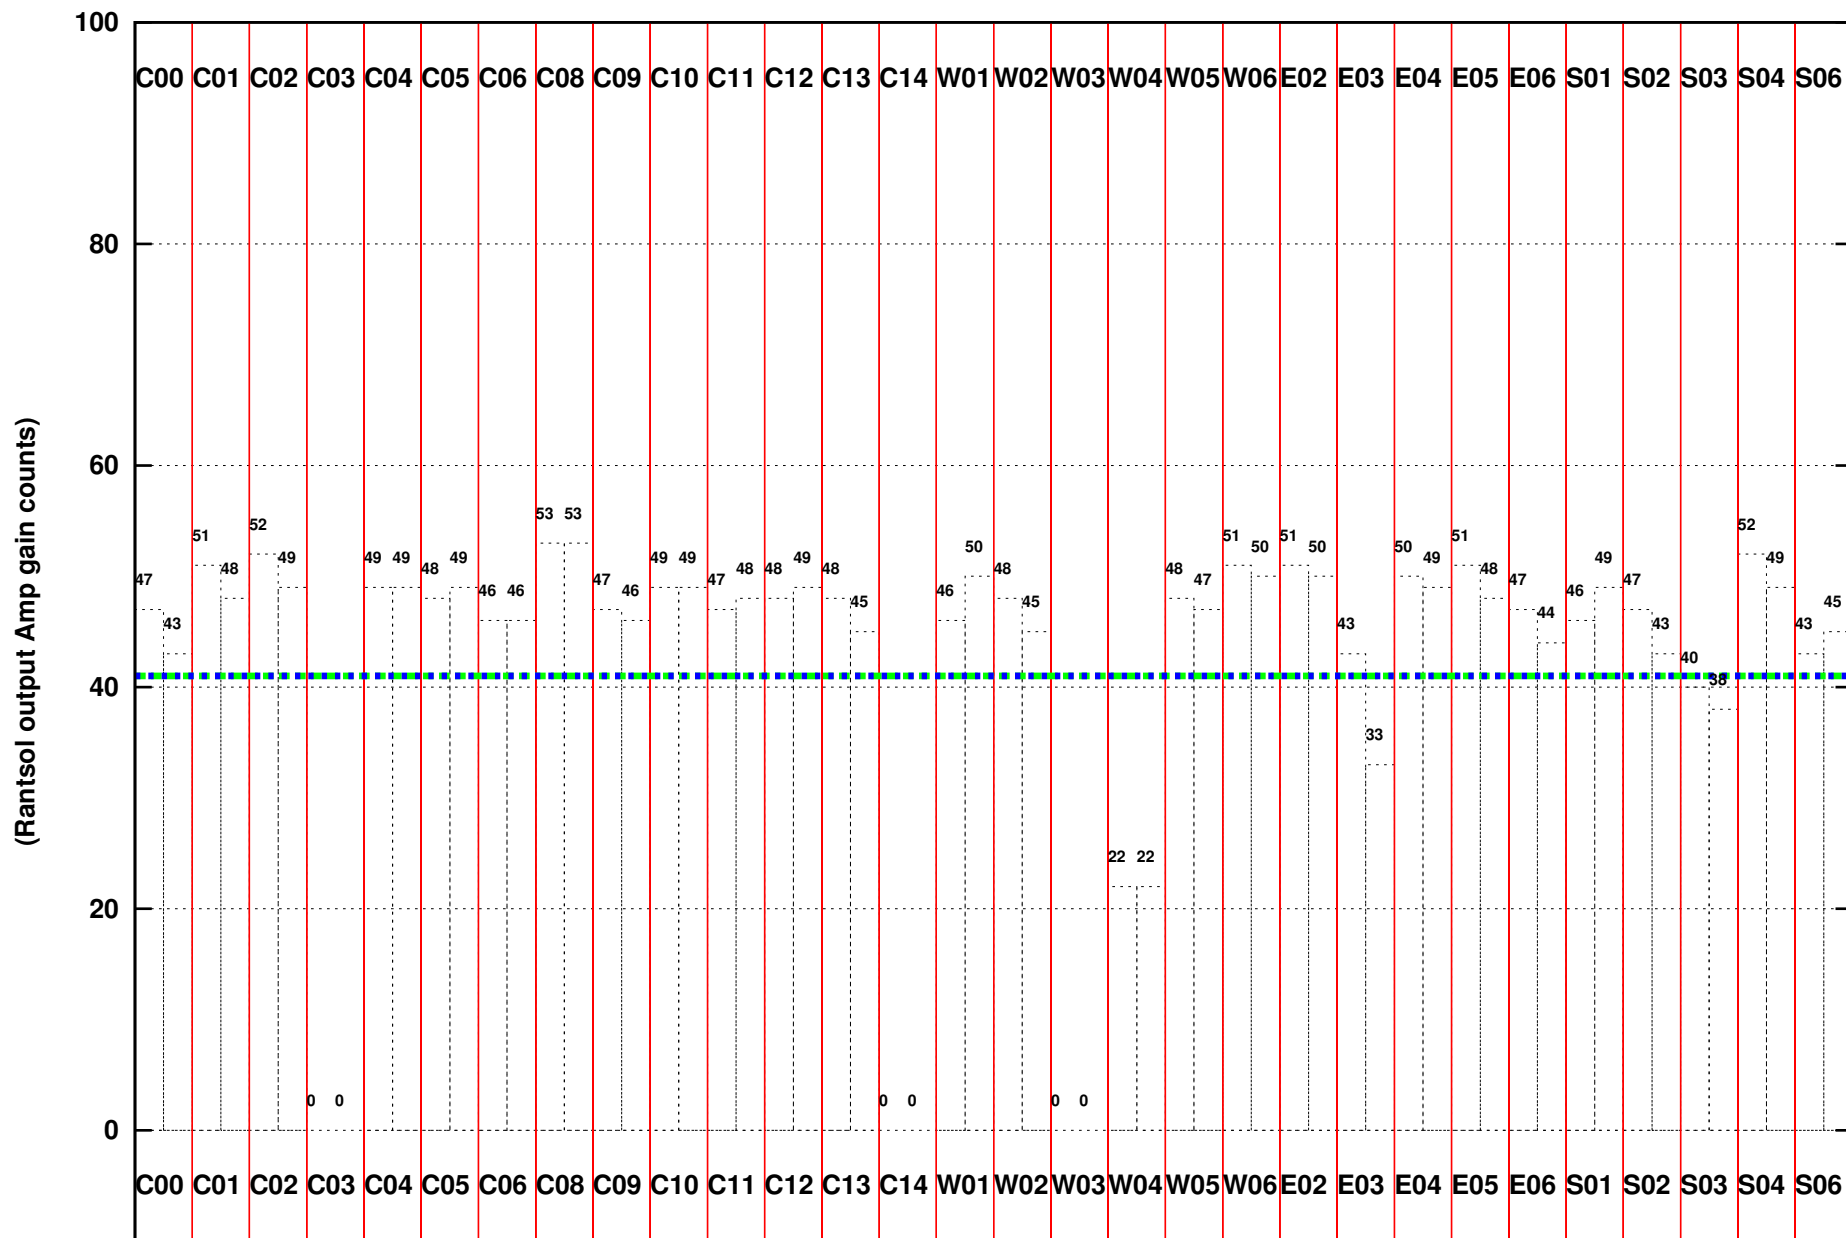

FRINGE STATUS (Rf:530.000,530.000 MHz., LO1:530.000,530.000 MHz., LO4/5:0.000,0.000 MHz.)

(File:/gwbifrddata1/11oct/38_033_11oct2020_10s_gwb.lta, scan:0, chan:4096, Src:3C48, Date:11Oct2020 22:02:02)