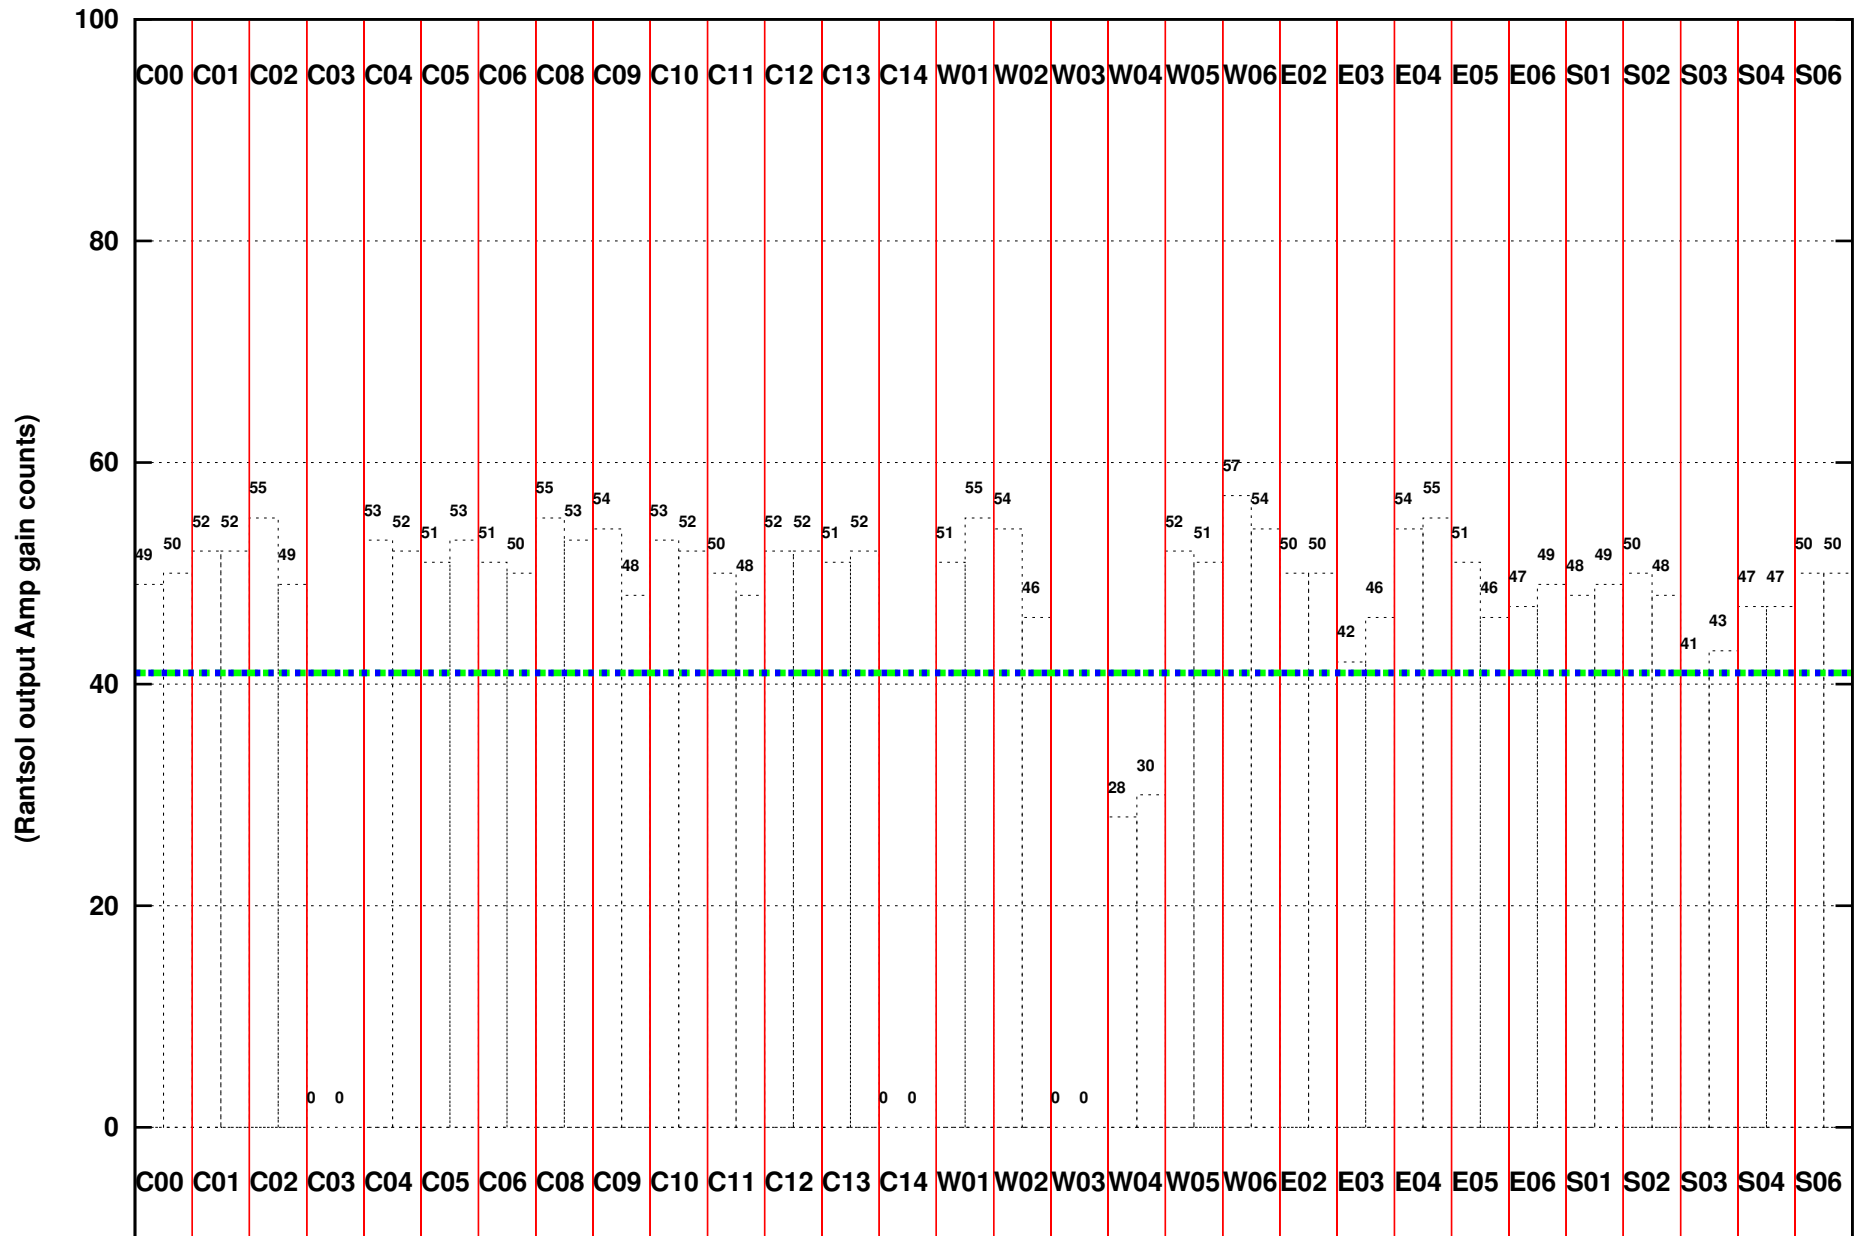

FRINGE STATUS (Rf:591.000,591.000 MHz., LO1:540.000,540.000 MHz., LO4/5:149.000,156.000 MHz.)

(File:/gsbifdata1/11oct/38_033_11oct2020_gsb.lta, scan:0, chan:256, Src:3C48, Date:11Oct2020 22:02:00)