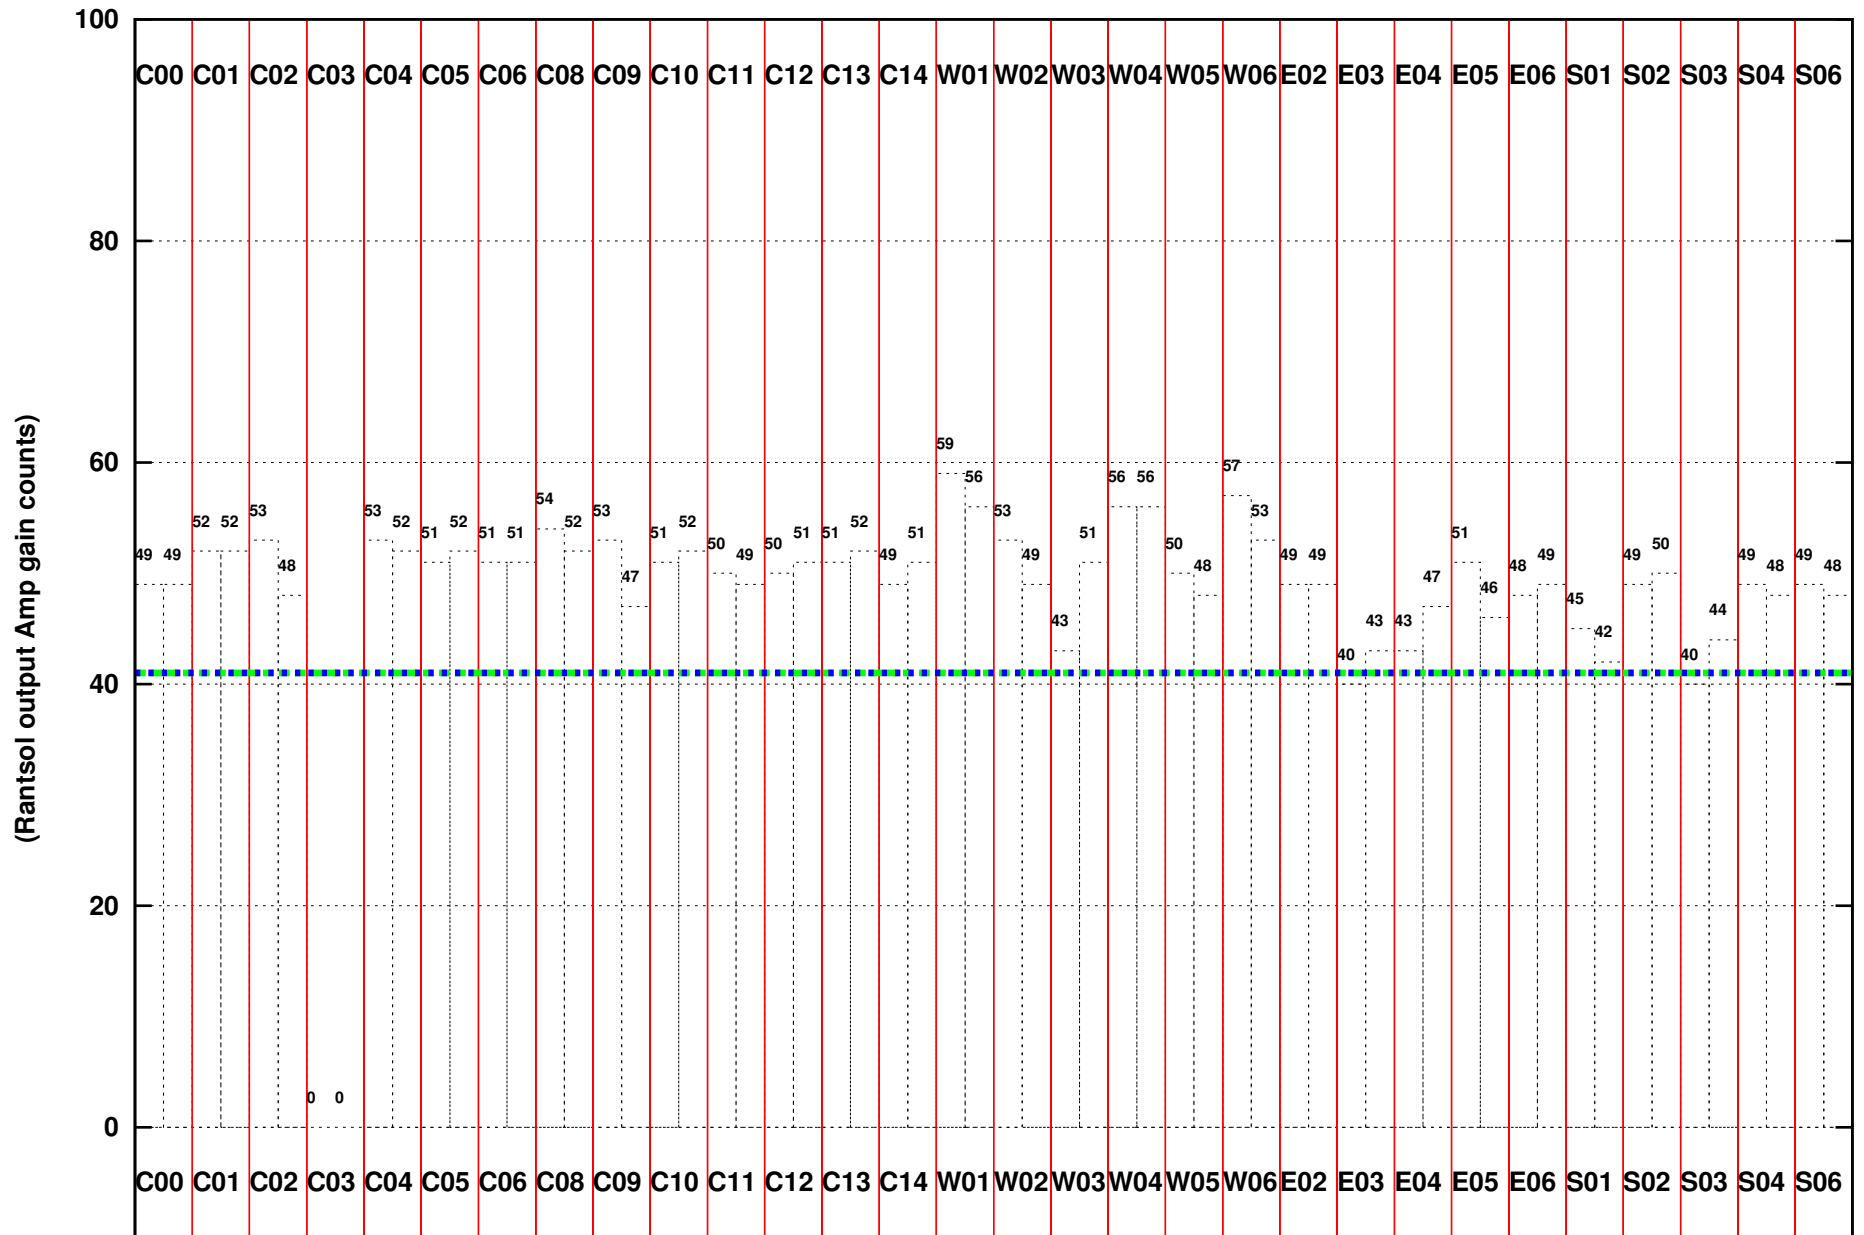

FRINGE STATUS (Rf:591.000,591.000 MHz., LO1:540.000,540.000 MHz., LO4/5:149.000,156.000 MHz.)

(File:/gsbifrddata1/22nov/39_030_22nov2020_band4_gsb.lta, scan:0, chan:128, Src:3C48, Date:22Nov2020 19:13:30)