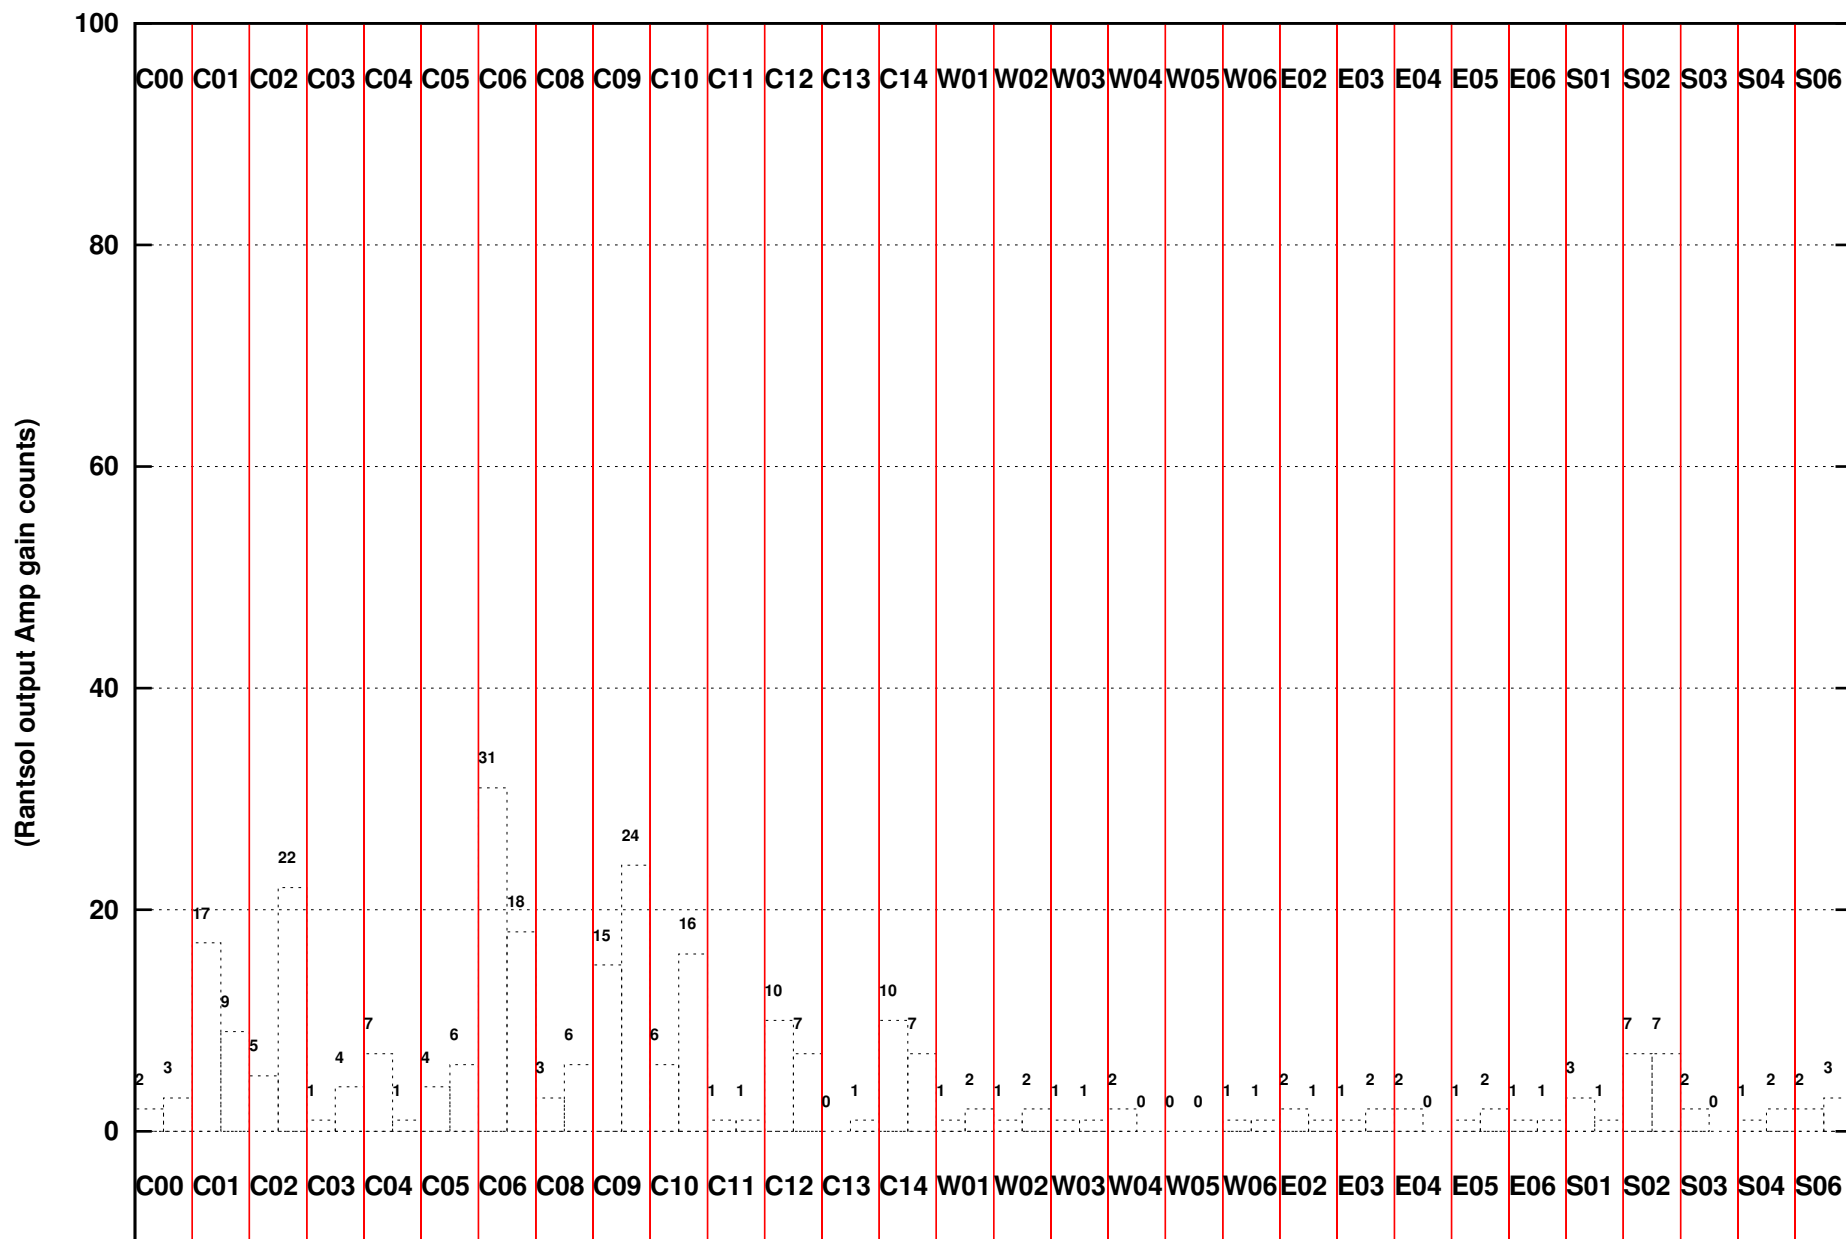

FRINGE STATUS (Rf:500.000,500.000 MHz., LO1:500.000,500.000 MHz., LO4/5:0.000,0.000 MHz.)

( File:/gwbifrddata1/27nov/39\_062\_27nov2020\_gwb.lta.2, scan:0, chan:2048, Src:HR\_0226-36, Date:27Nov2020 22:59:43)