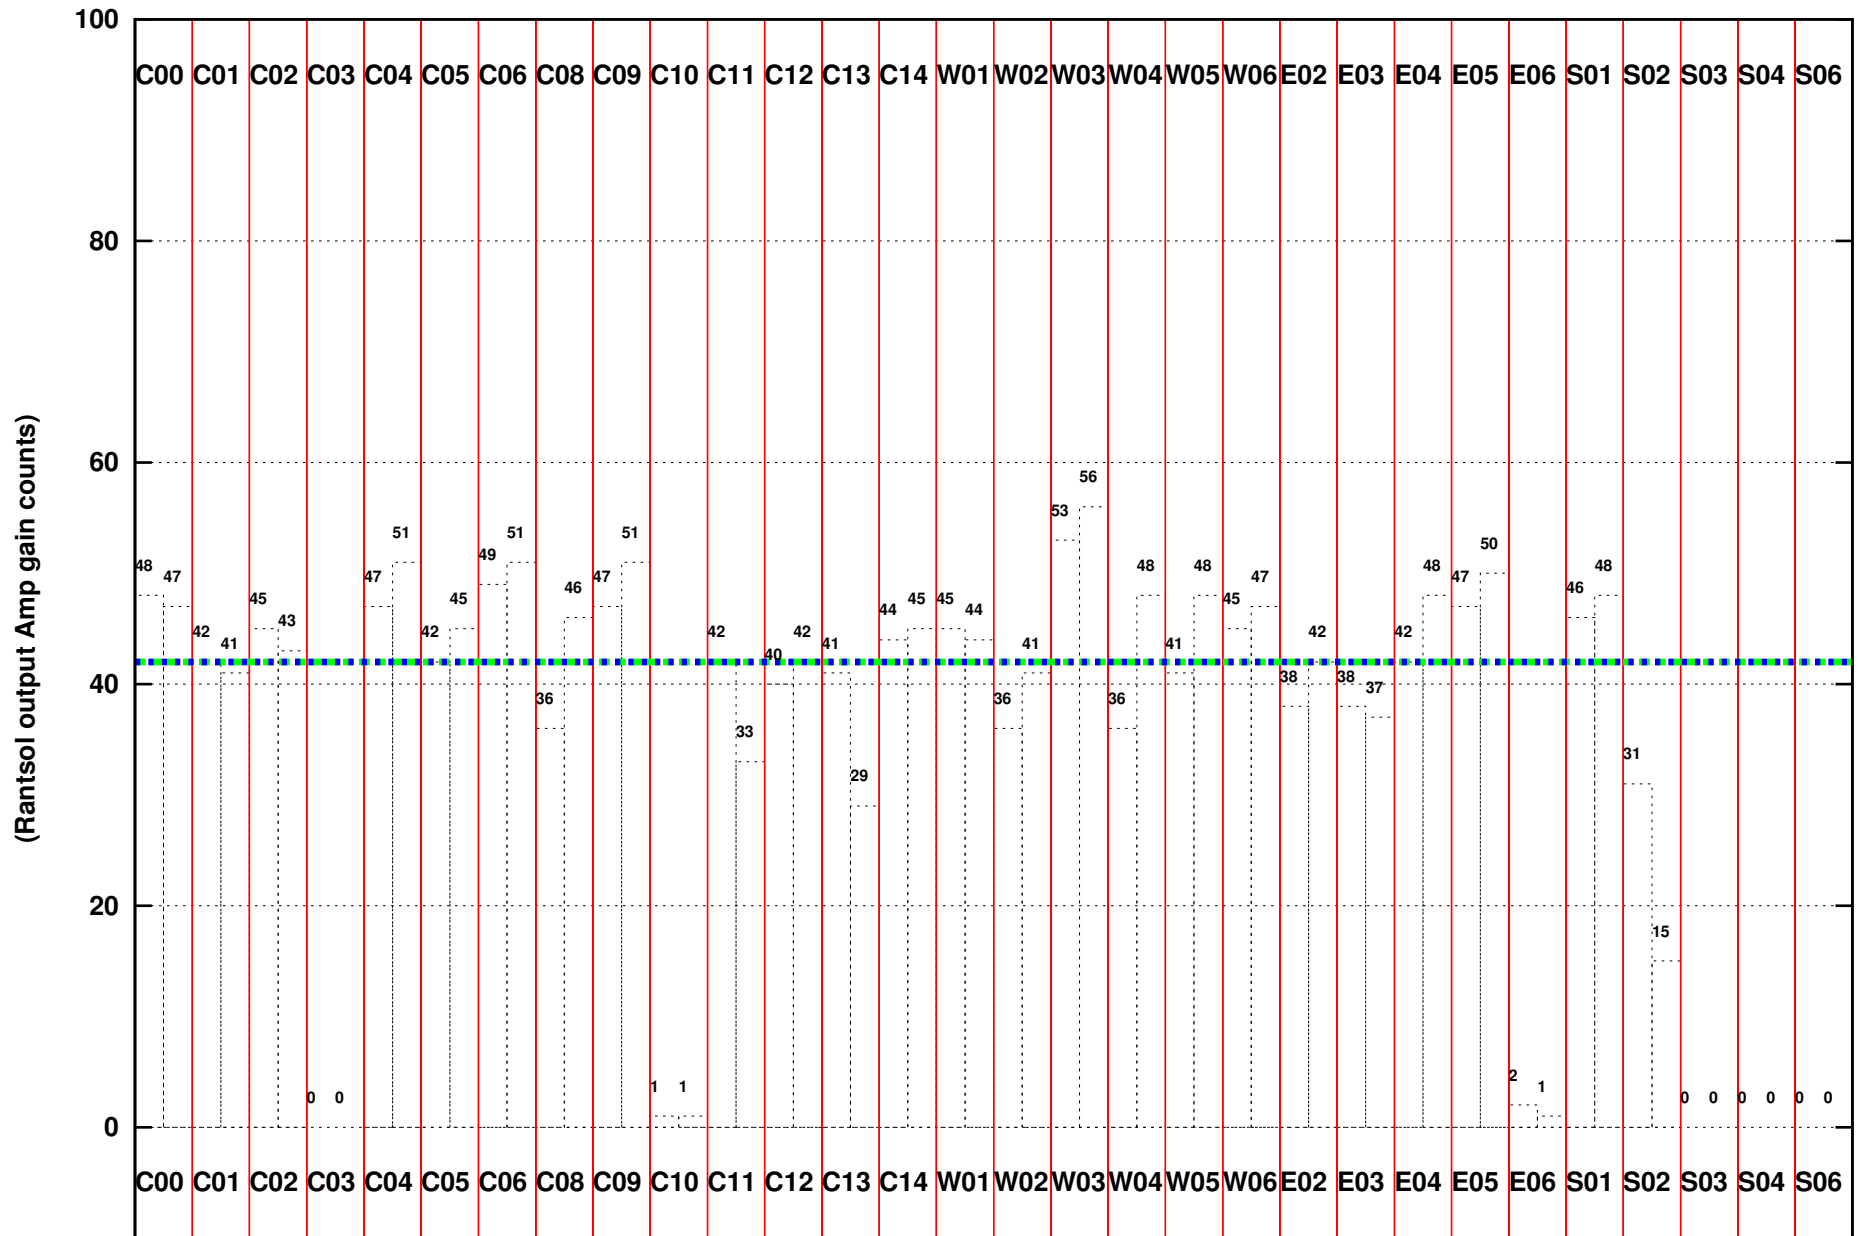

FRINGE STATUS (Rf:1460.000,1460.000 MHz., LO1:1460.000,1460.000 MHz., LO4/5:0.000,0.000 MHz.)

(File:/gwbifrddata/28nov/39_078_28nov2020_gwb.lta, scan:0, chan:1024, Src:3C48, Date:28Nov2020 23:37:48)