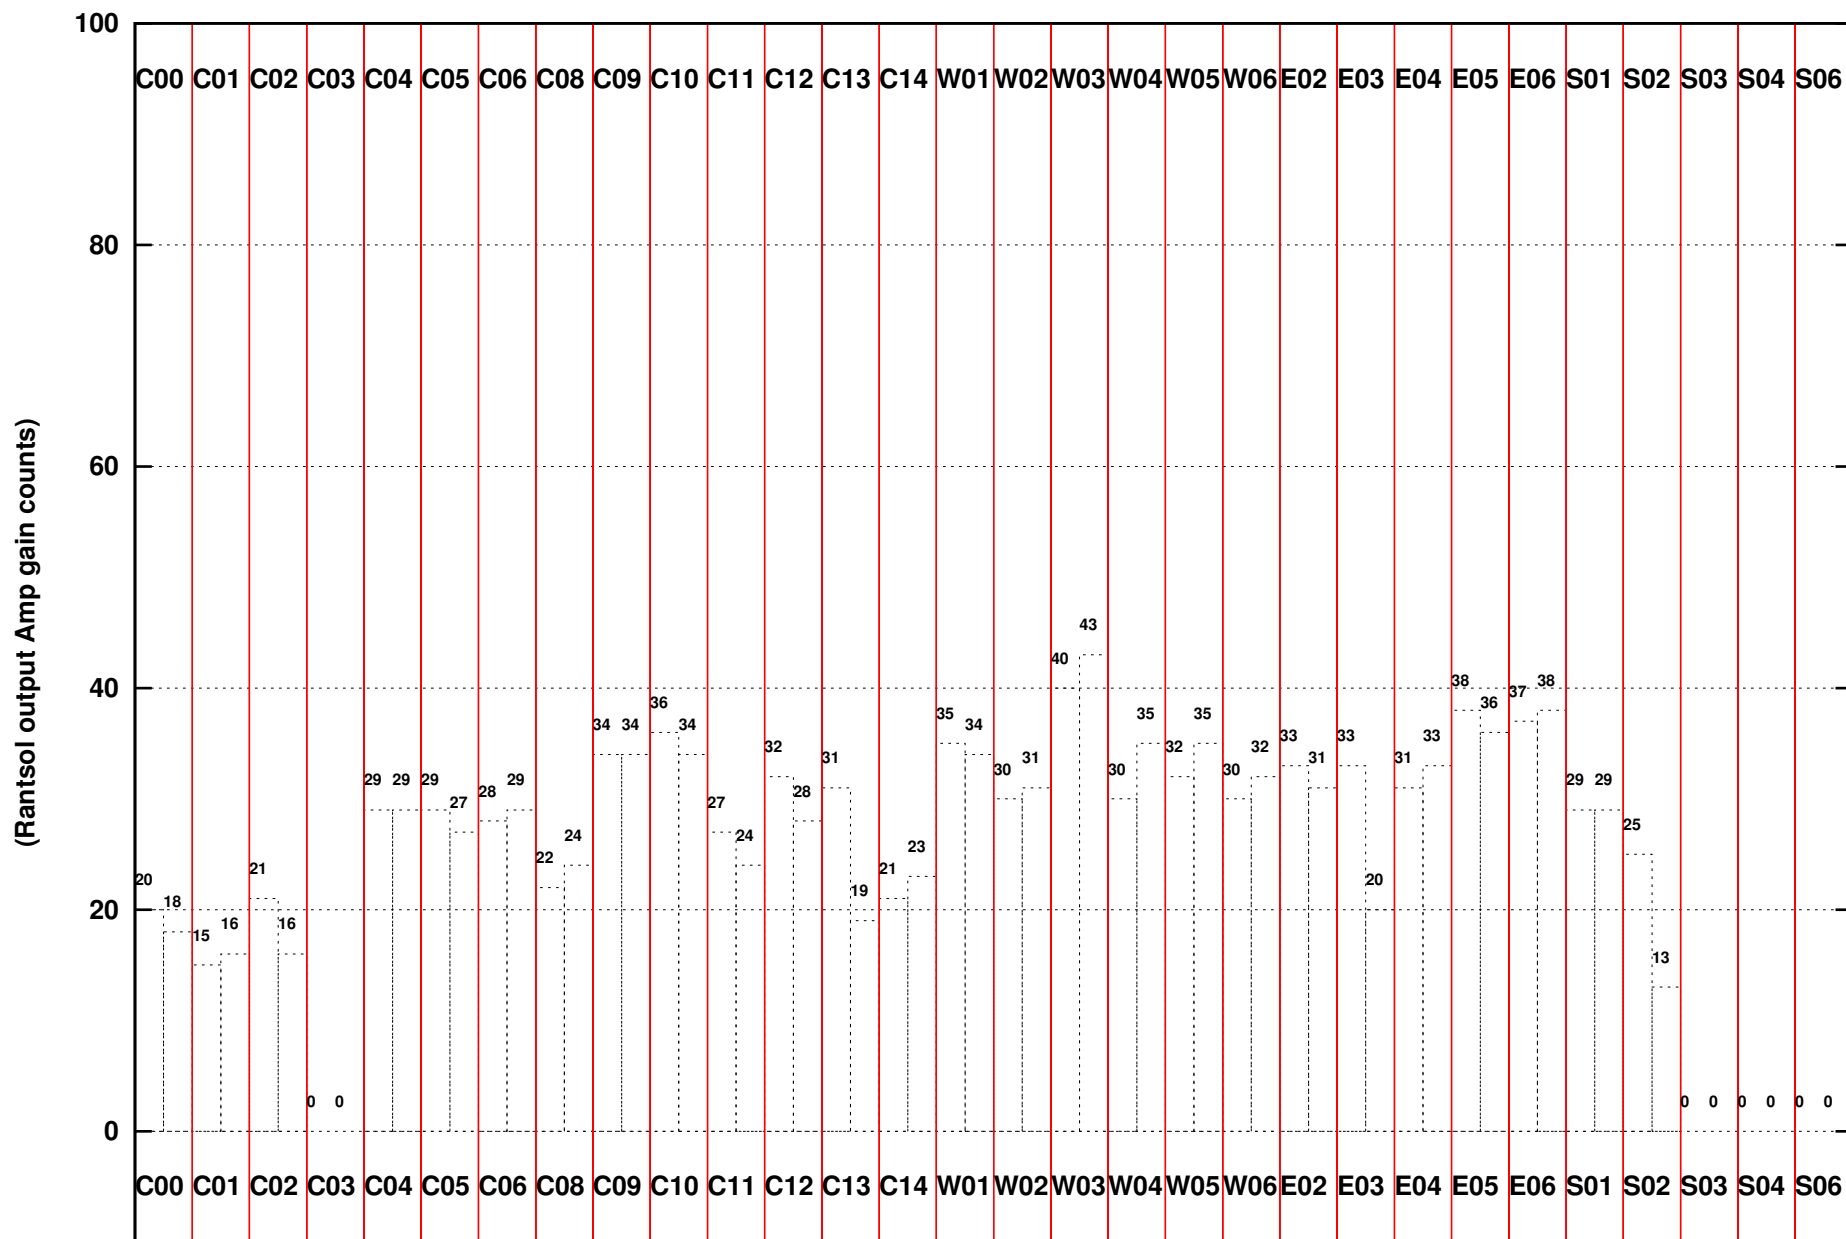

FRINGE STATUS (Rf:1460.000,1460.000 MHz., LO1:1460.000,1460.000 MHz., LO4/5:0.000,0.000 MHz.)

(File:/gwbifrddata/29nov/39_060_29nov2020_band5_gwb.lta, scan:0, chan:2048, Src:2225-049, Date:29Nov2020 17:03:31)