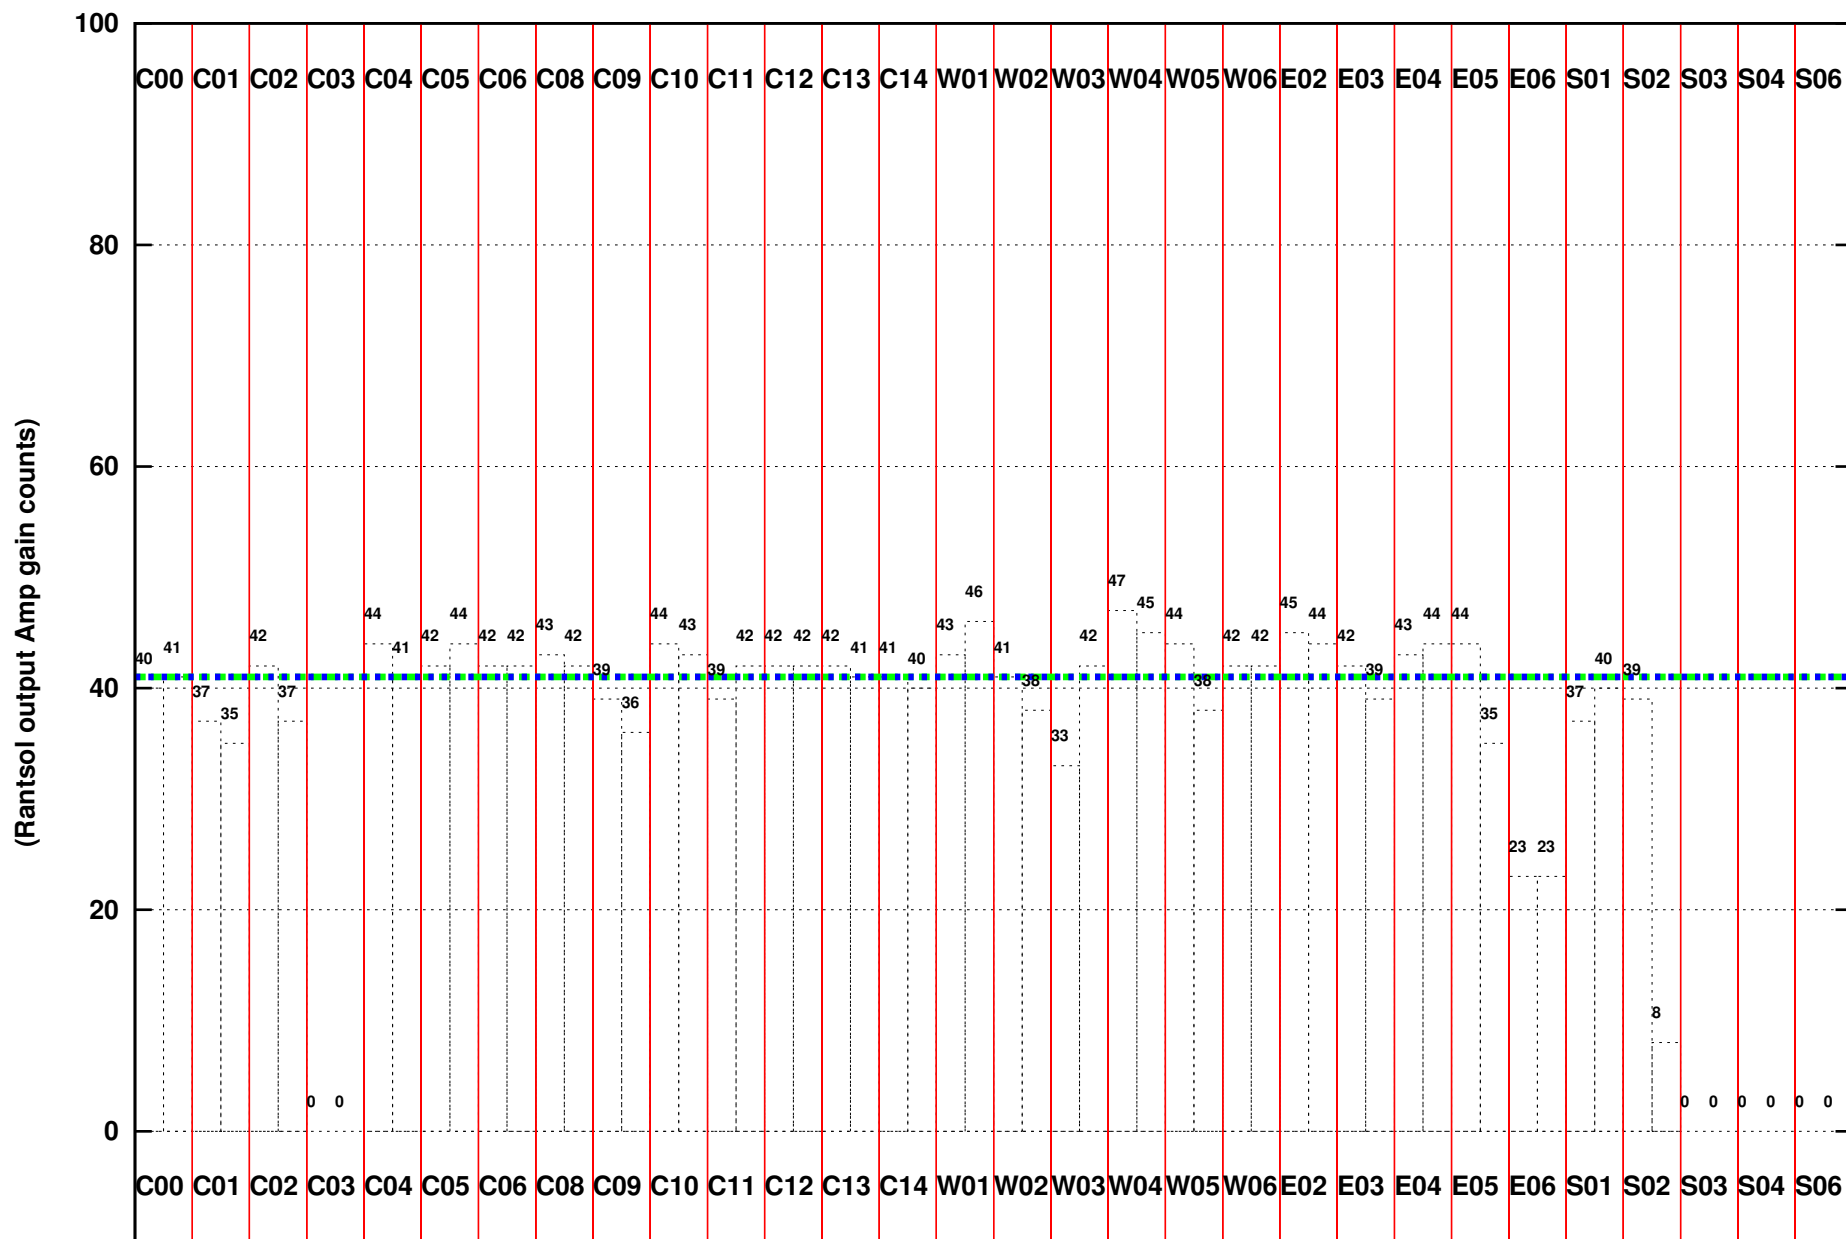

FRINGE STATUS (Rf:550.000,550.000 MHz., LO1:550.000,550.000 MHz., LO4/5:0.000,0.000 MHz.)

(File:/gwbifrddata1/29nov/39_052_29nov2020_band4_gwb.lta, scan:0, chan:1024, Src:3C147, Date:29Nov2020 22:08:18)