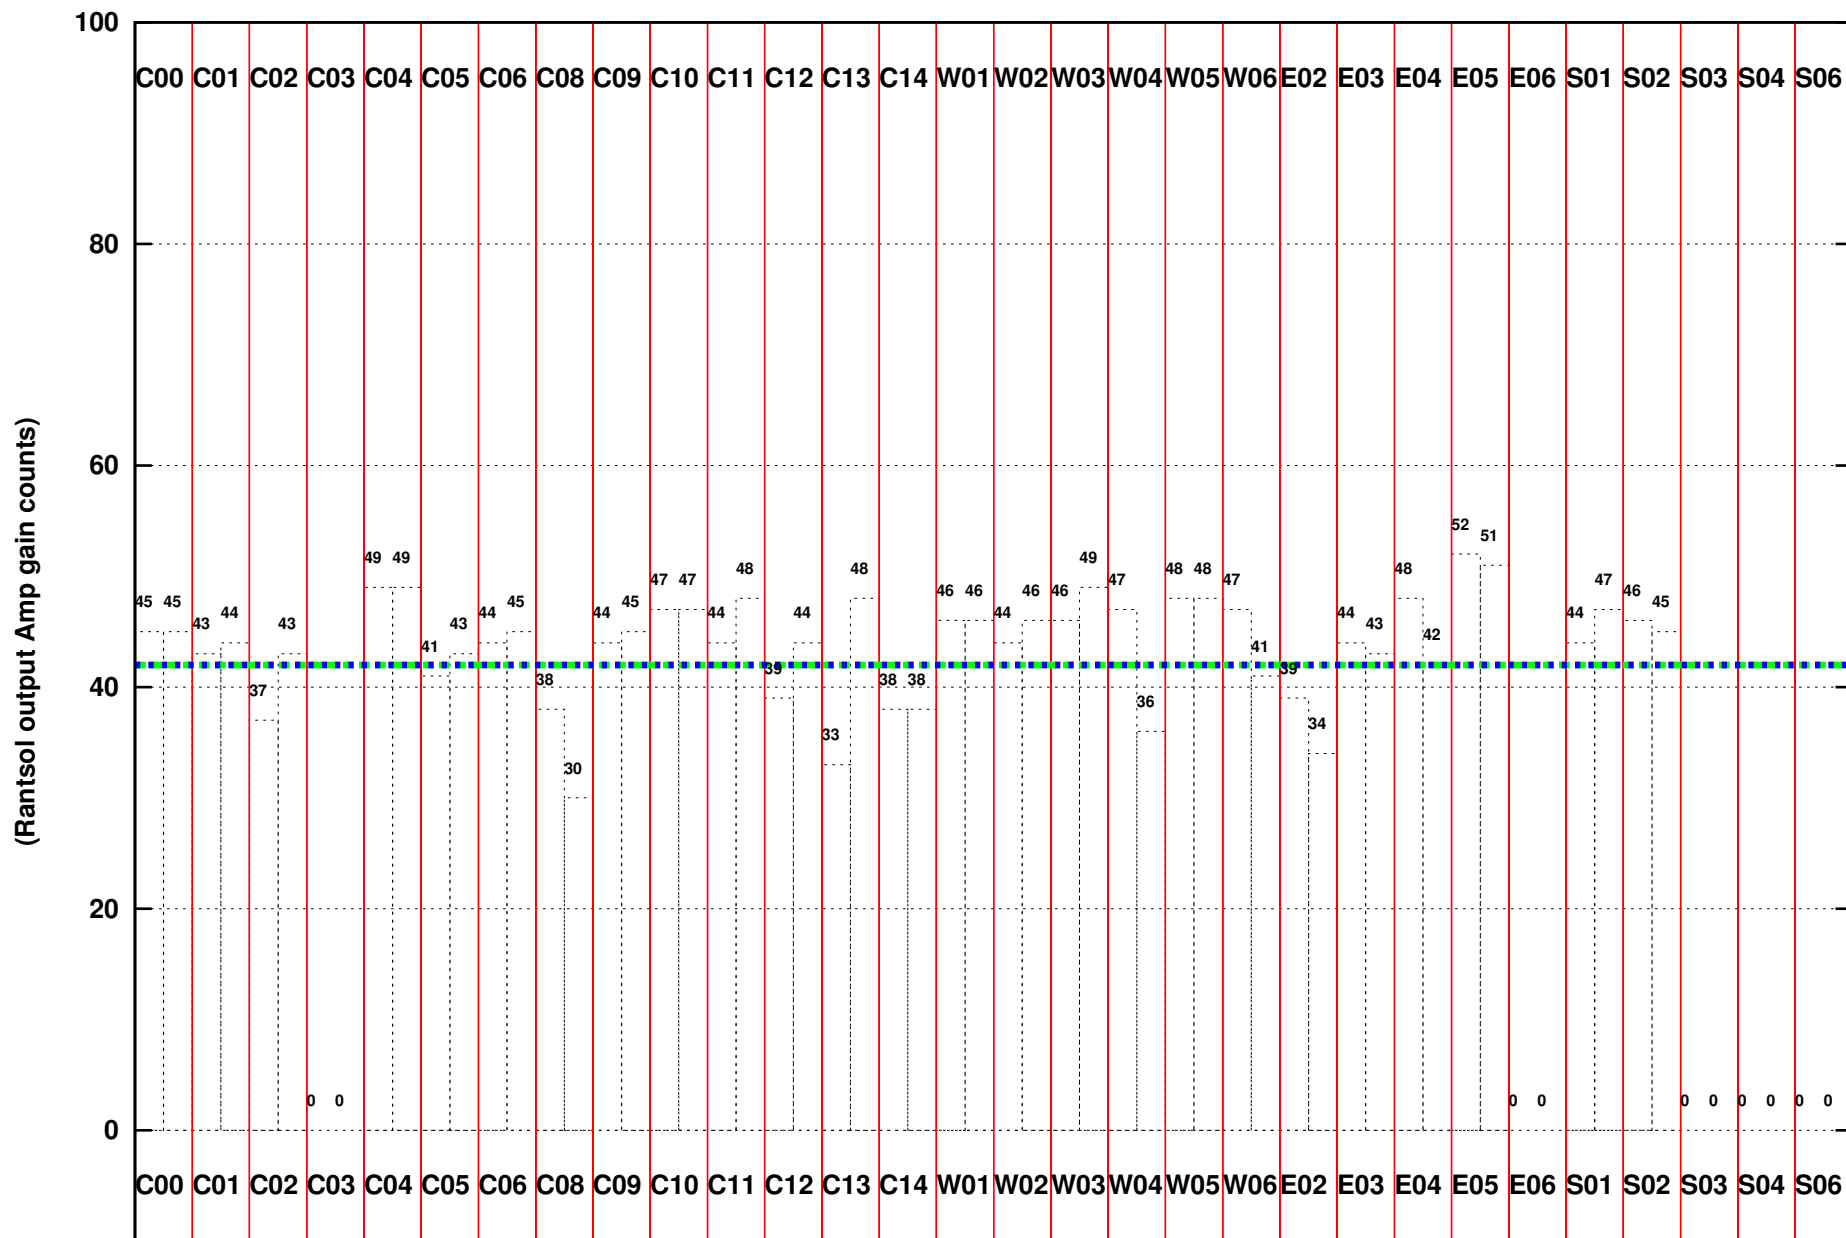

FRINGE STATUS (Rf:1416.483,1416.483 MHz., LO1:1345.000,1345.000 MHz., LO4/5:128.517,176.483 MHz.)

(File:/gsbifrddata1/30nov/39_064_30nov2020_gsb.lta, scan:0, chan:256, Src:3C286, Date:30Nov2020 09:38:18)