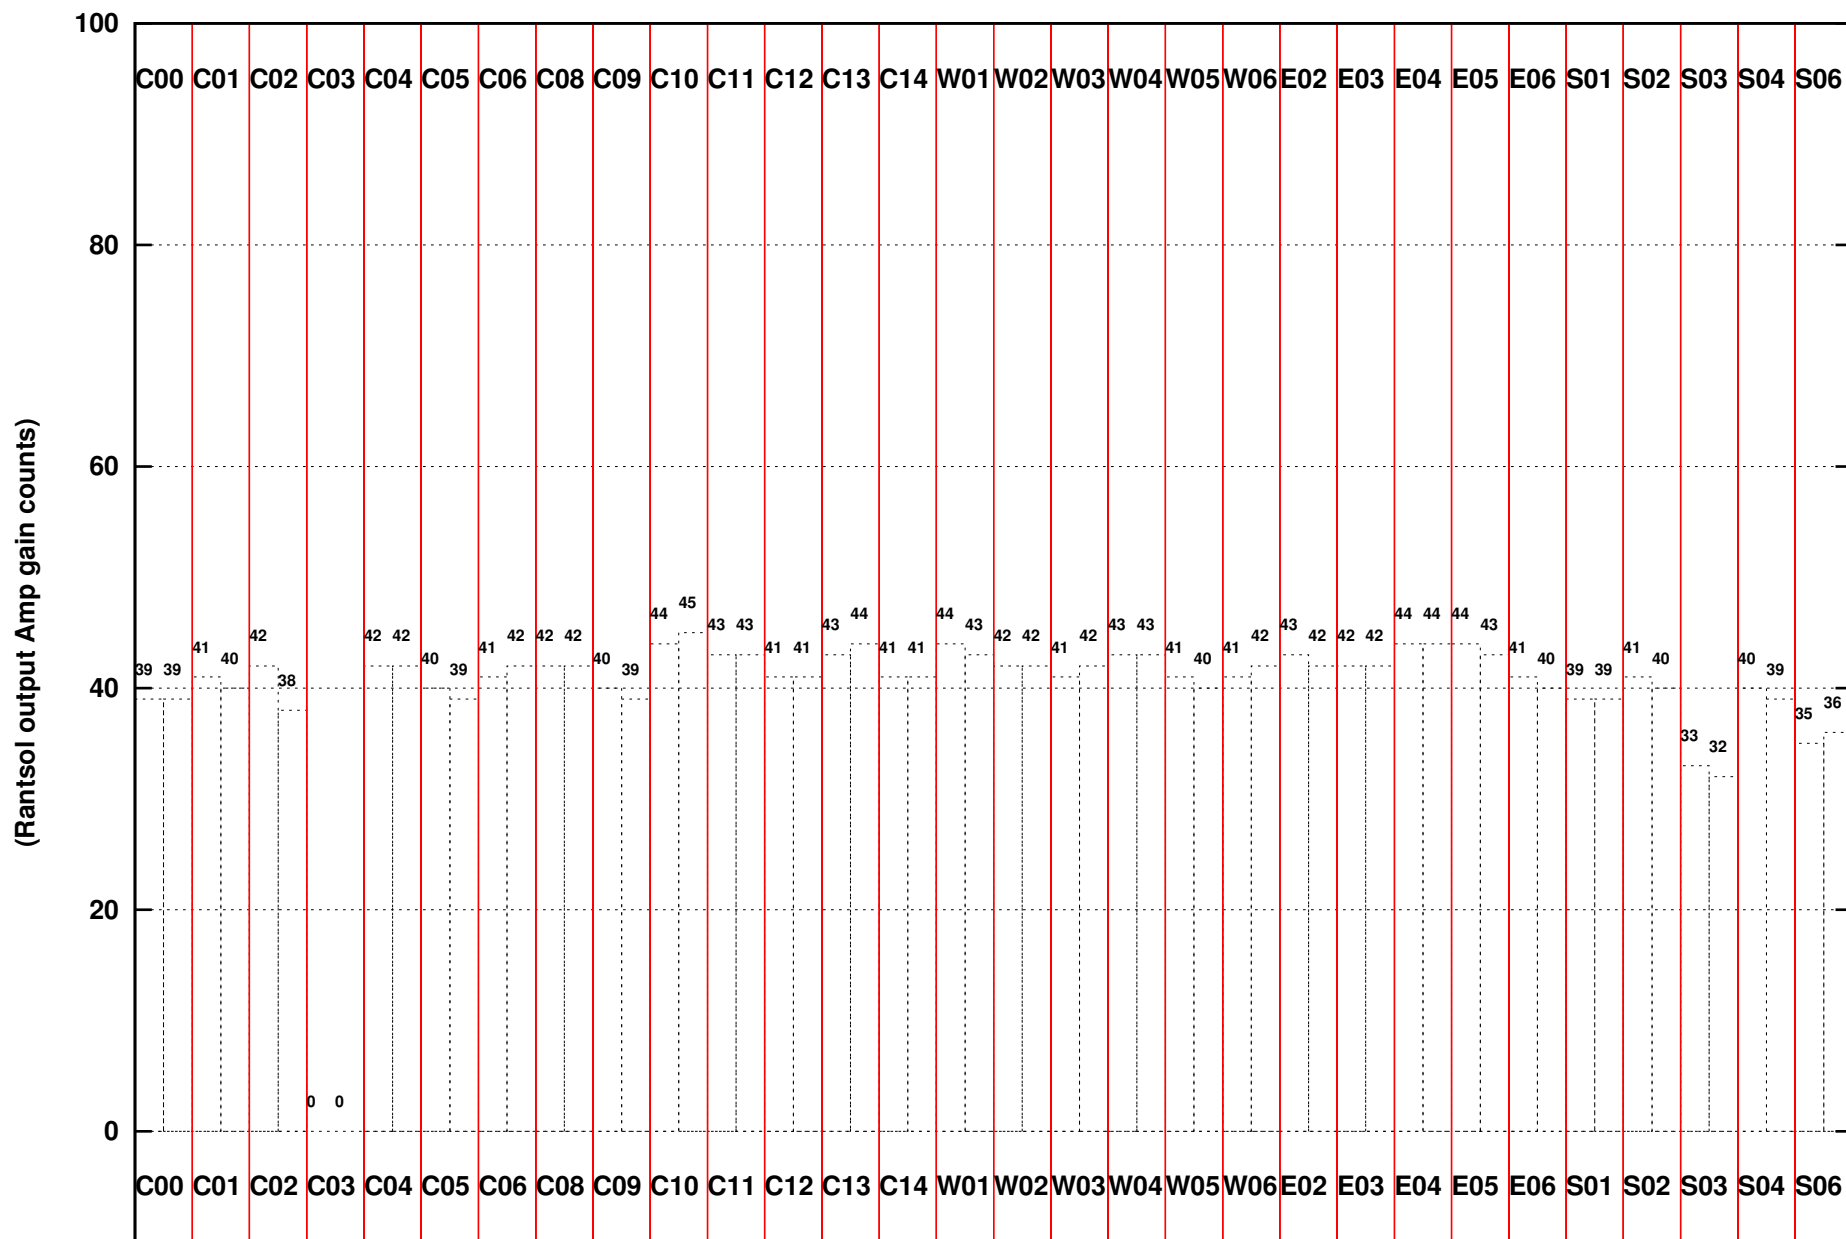

FRINGE STATUS (Rf:550.000,550.000 MHz., LO1:550.000,550.000 MHz., LO4/5:0.000,0.000 MHz.)

(File:/gwbifrddata/30nov/39_060_30nov2020_band4_gwb.lta, scan:0, chan:2048, Src:2225-049, Date:30Nov2020 17:05:55)