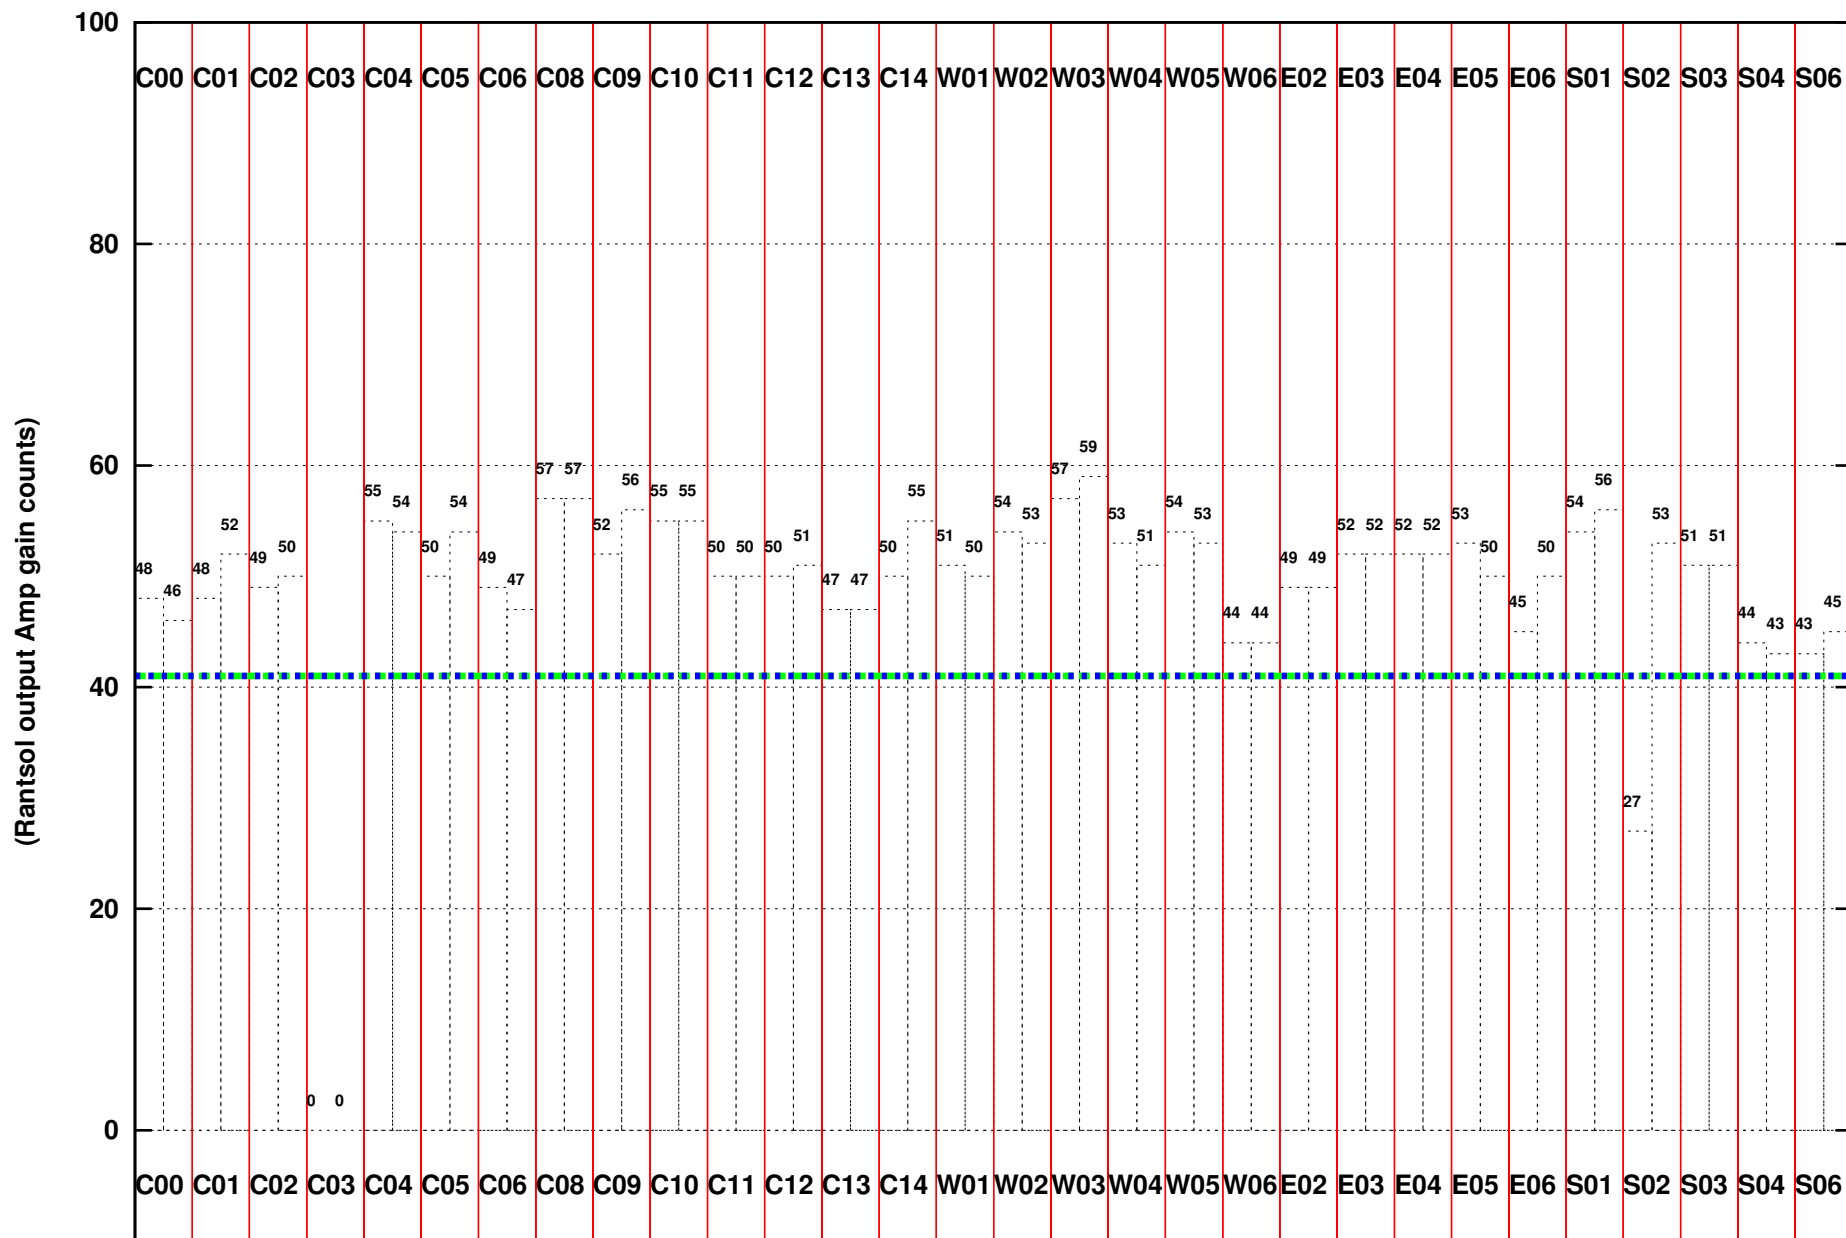

FRINGE STATUS (Rf:500.000,500.000 MHz., LO1:500.000,500.000 MHz., LO4/5:0.000,0.000 MHz.)

( File:/gwbifrddata/30nov/39\_092\_30nov2020\_gwb.lta, scan:0, chan:1024, Src:3C48, Date:30Nov2020 21:08:16)