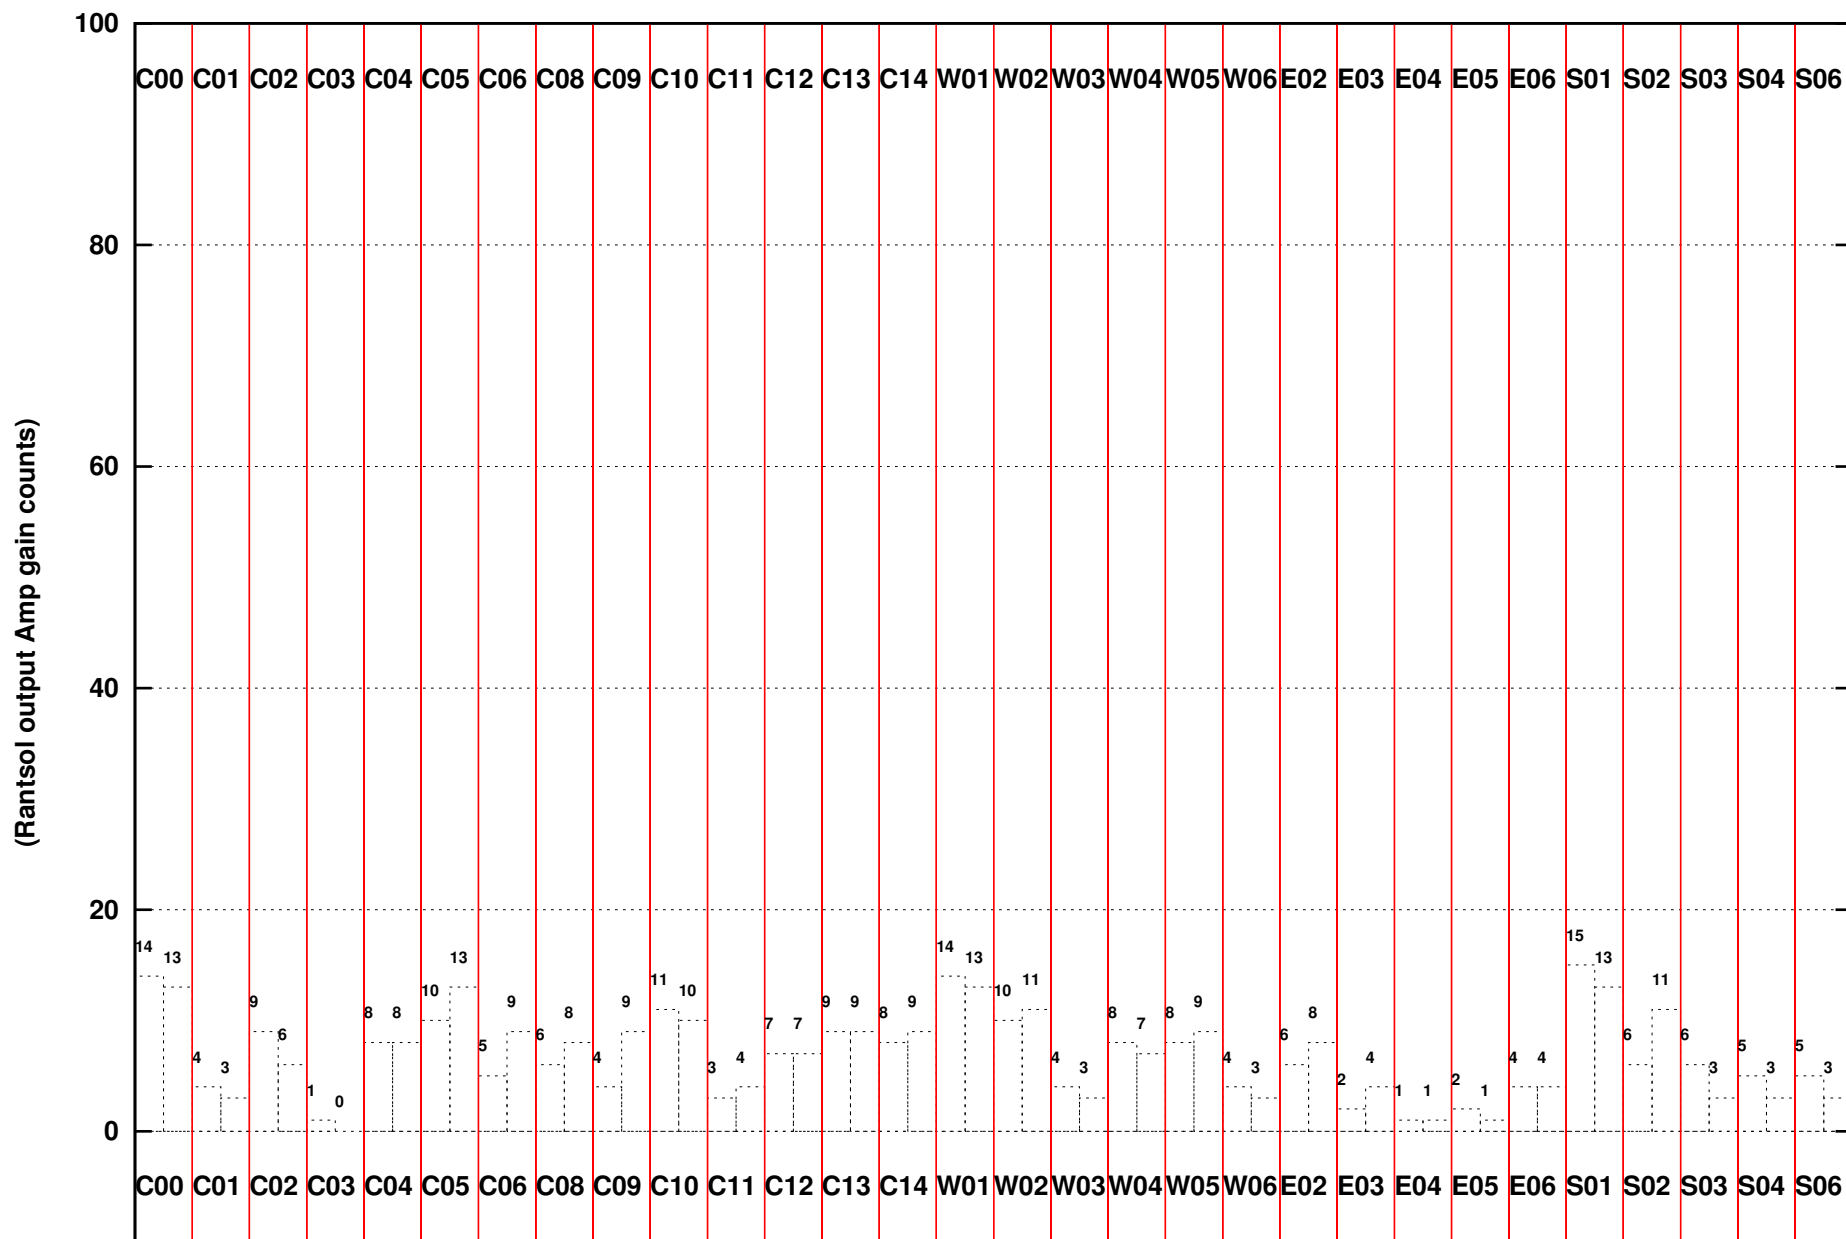

FRINGE STATUS (Rf:500.000,500.000 MHz., LO1:500.000,500.000 MHz., LO4/5:0.000,0.000 MHz.)

(File:/gwbifrddata1/01dec/39_020_01dec2020_gwb.lta.4, scan:0, chan:2048, Src:0700+171, Date:01Dec2020 03:06:44)