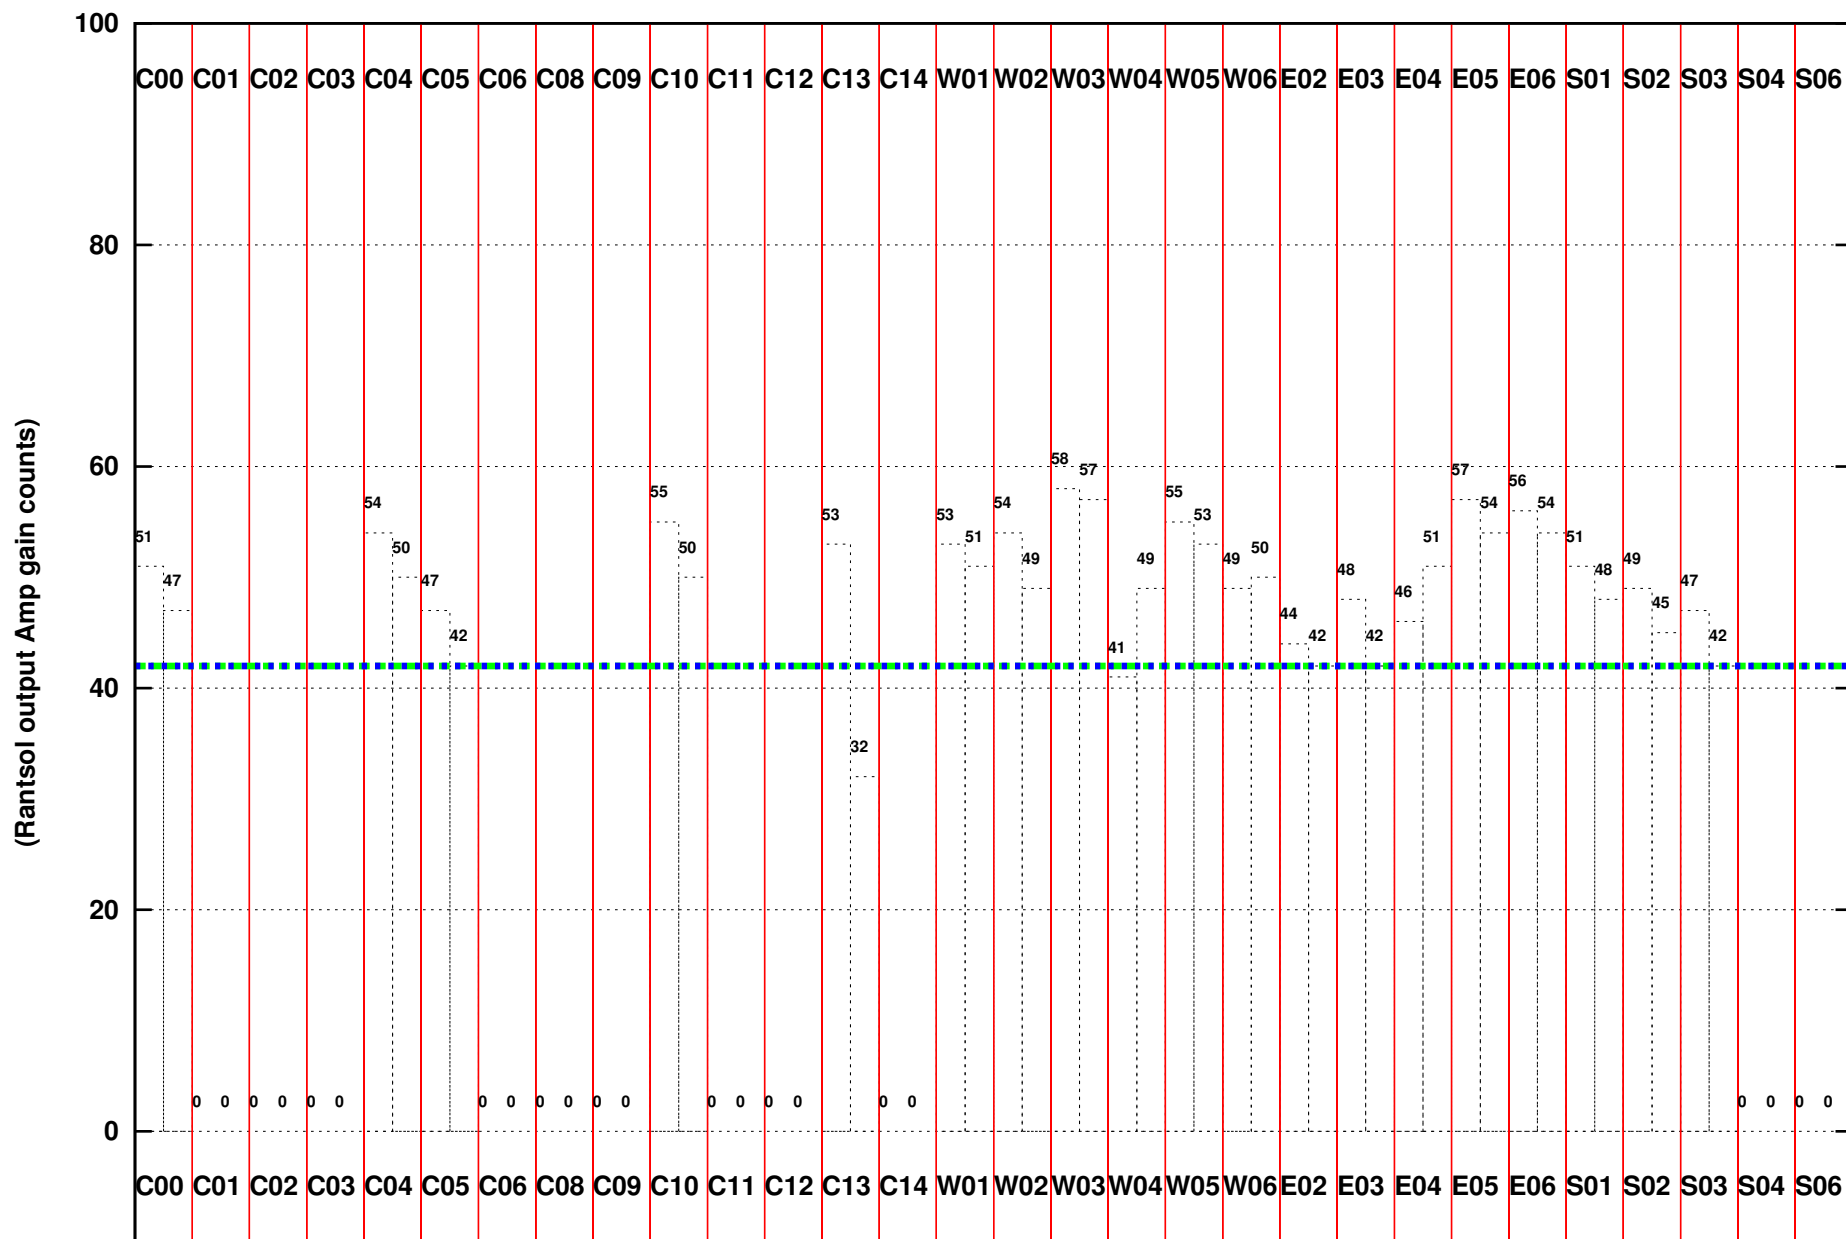

FRINGE STATUS (Rf:1460.000,1460.000 MHz., LO1:1460.000,1460.000 MHz., LO4/5:0.000,0.000 MHz.)

(File:/gwbifrdta1/04dec/39_013_04dec2020_gwb_band5.lta, scan:0, chan:512, Src:3C286, Date:04Dec2020 12:19:19)