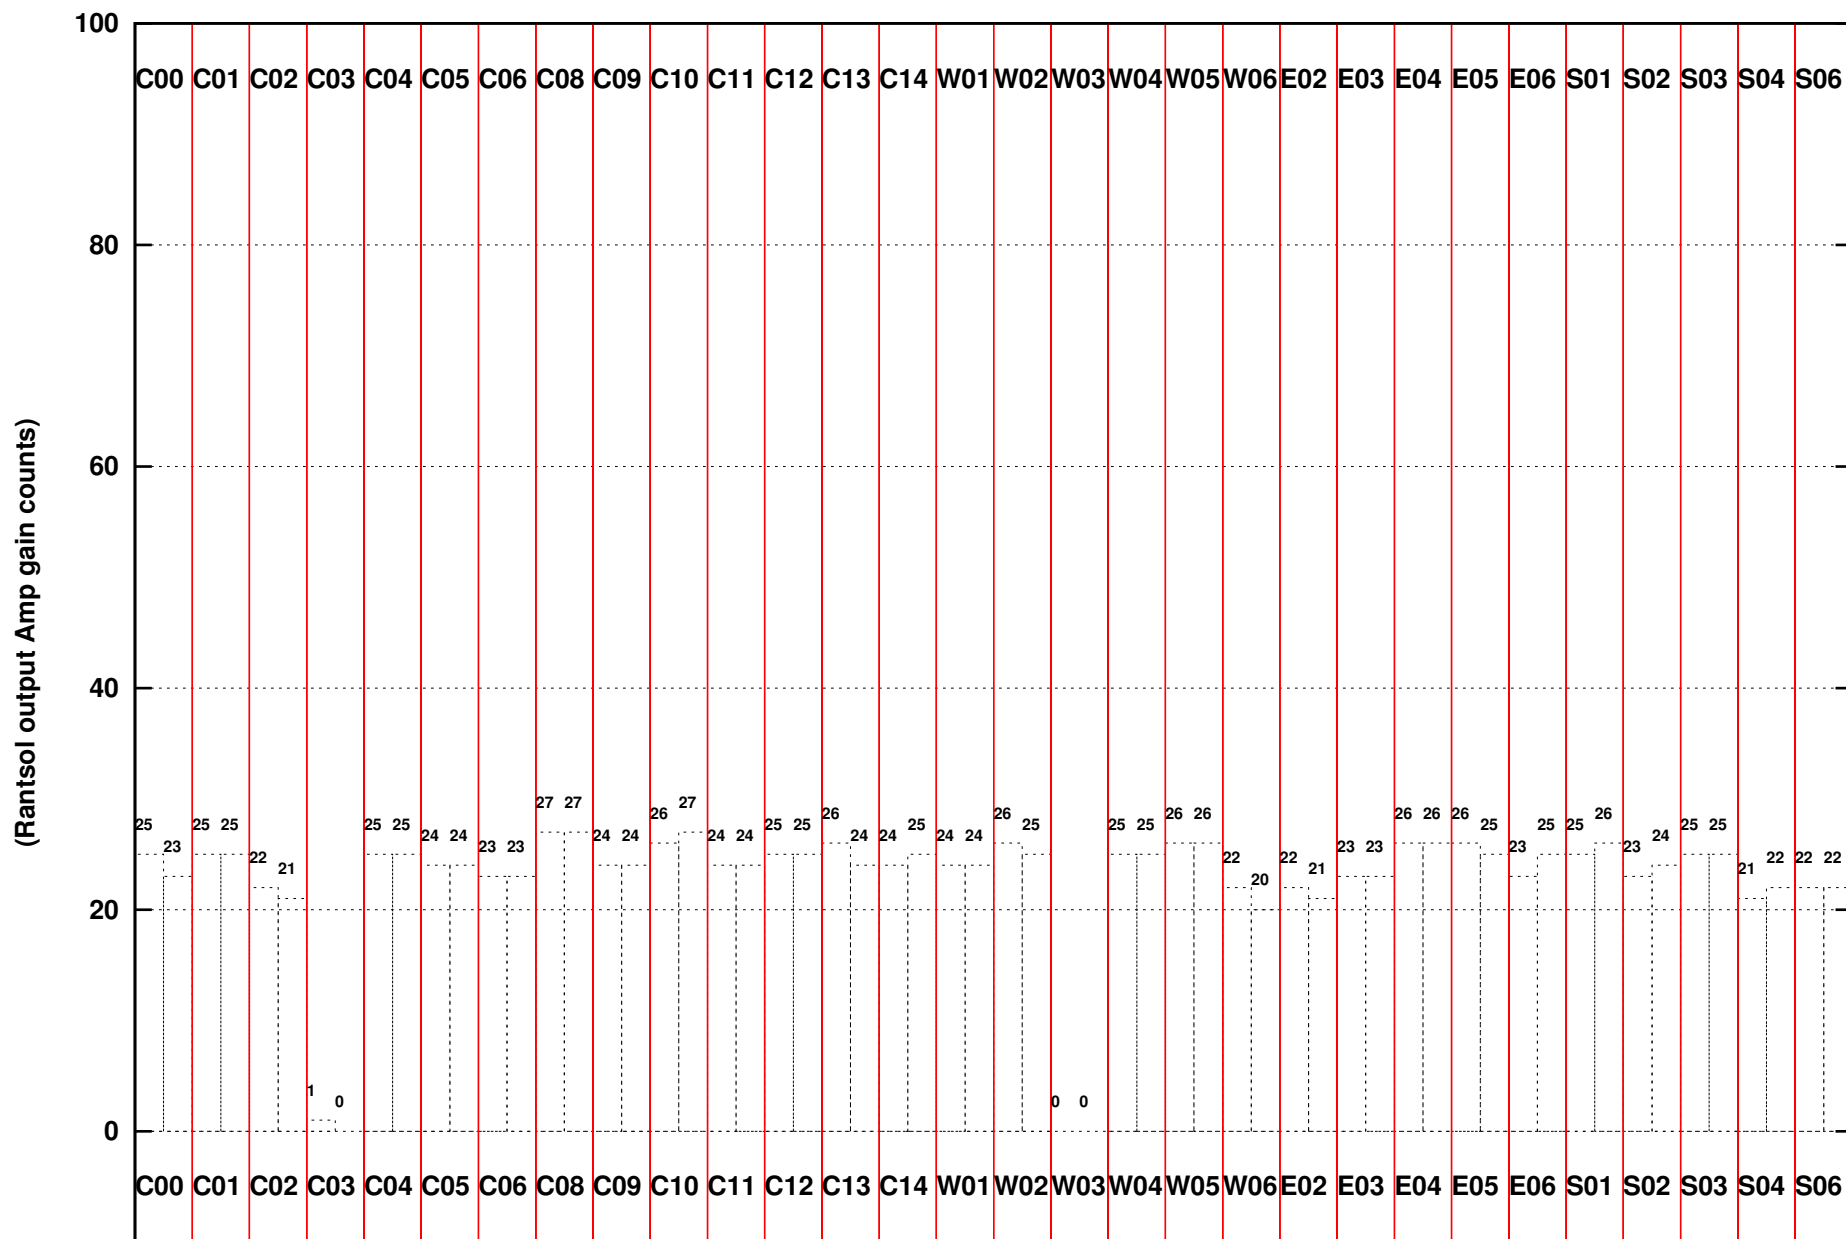

FRINGE STATUS (Rf:500.000,500.000 MHz., LO1:500.000,500.000 MHz., LO4/5:0.000,0.000 MHz.)

( File:/gwbifrddata1/05dec/39\_060\_05dec2020\_b3\_gwb.lta, scan:0, chan:2048, Src:1526-138, Date:05Dec2020 09:48:32)