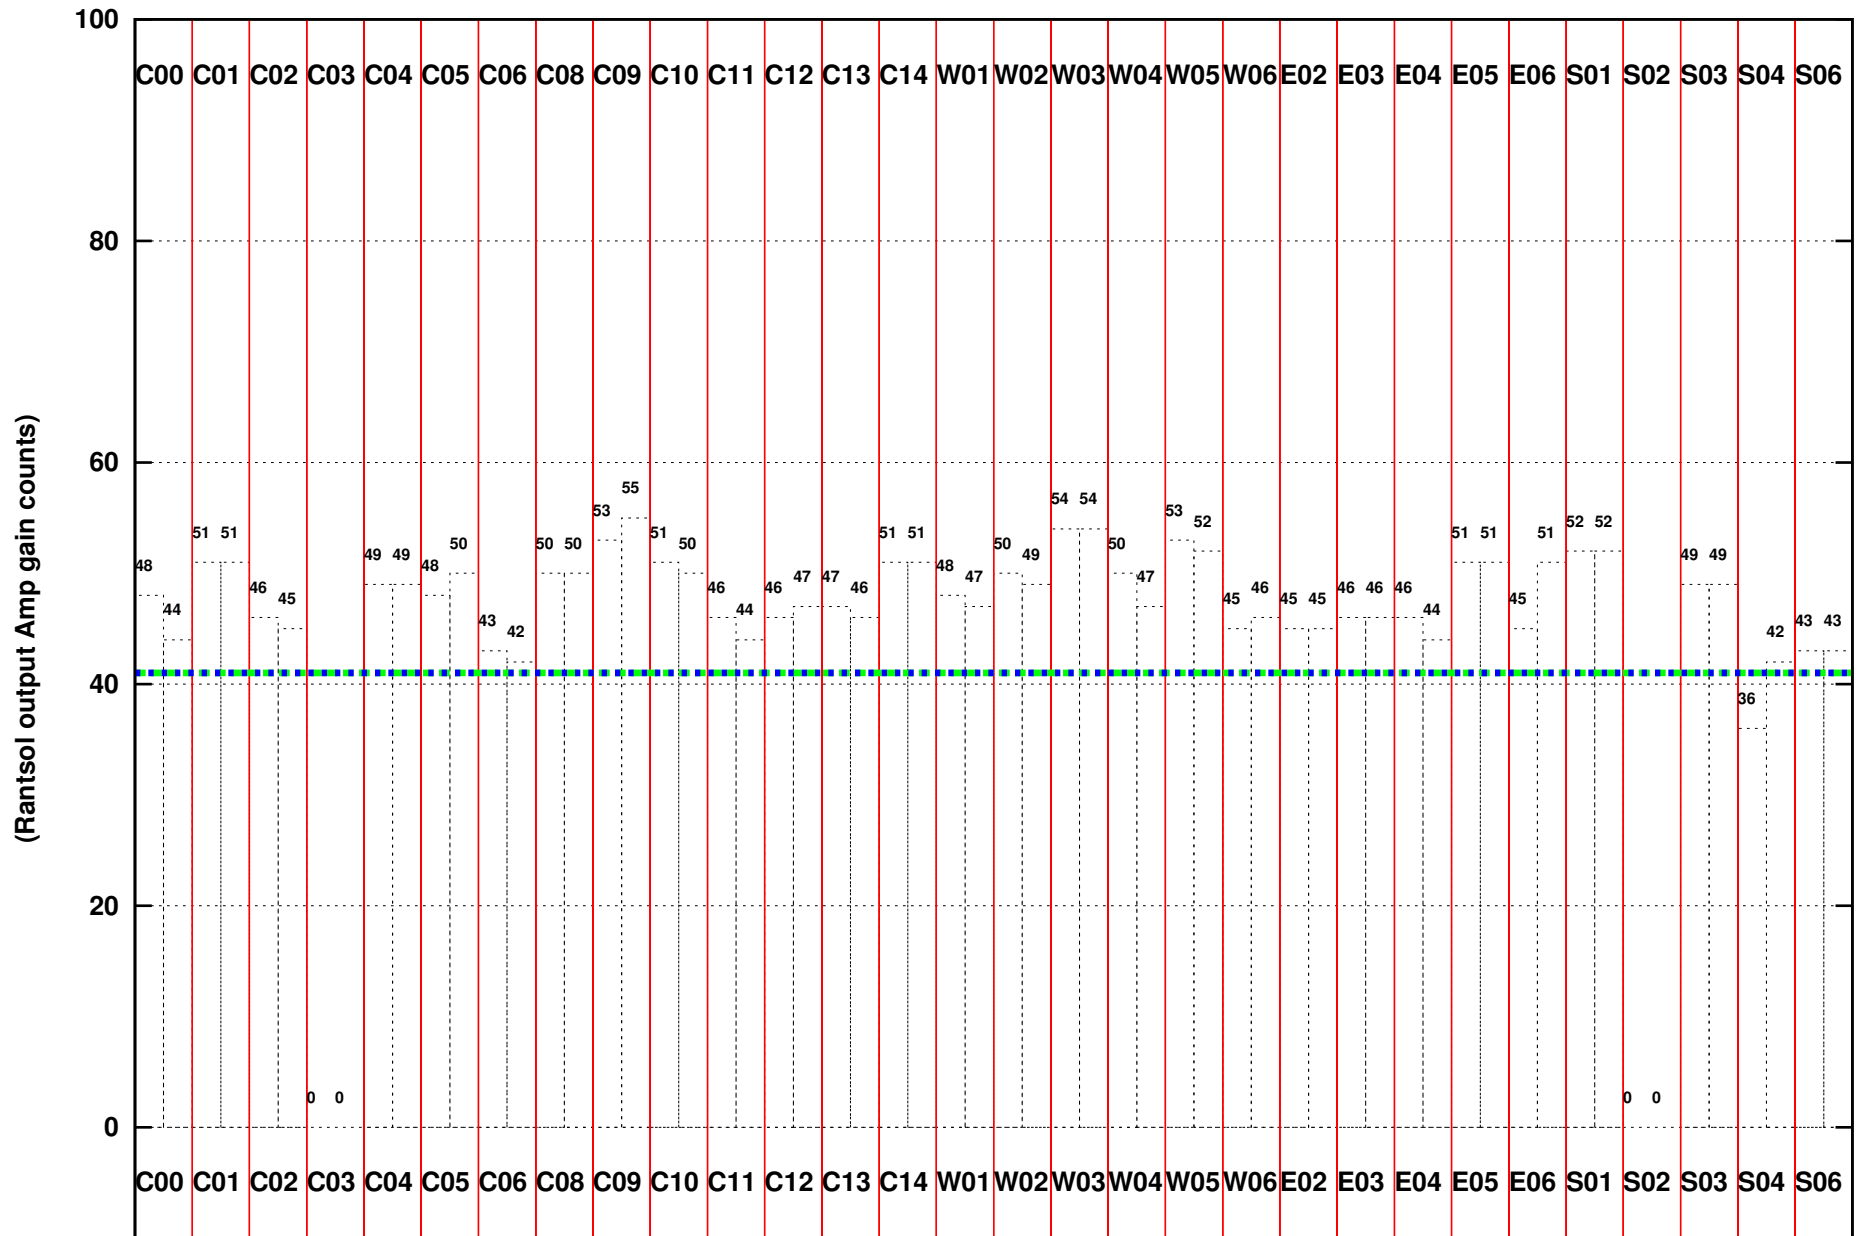

FRINGE STATUS (Rf:454.867,455.467 MHz., LO1:525.000,525.000 MHz., LO4/5:129.867,174.533 MHz.)

( File:/gsbifrddata1/06dec/ddtc156\_06dec2020\_gsb.lta.1, scan:0, chan:256, Src:3C48, Date:06Dec2020 21:23:52)