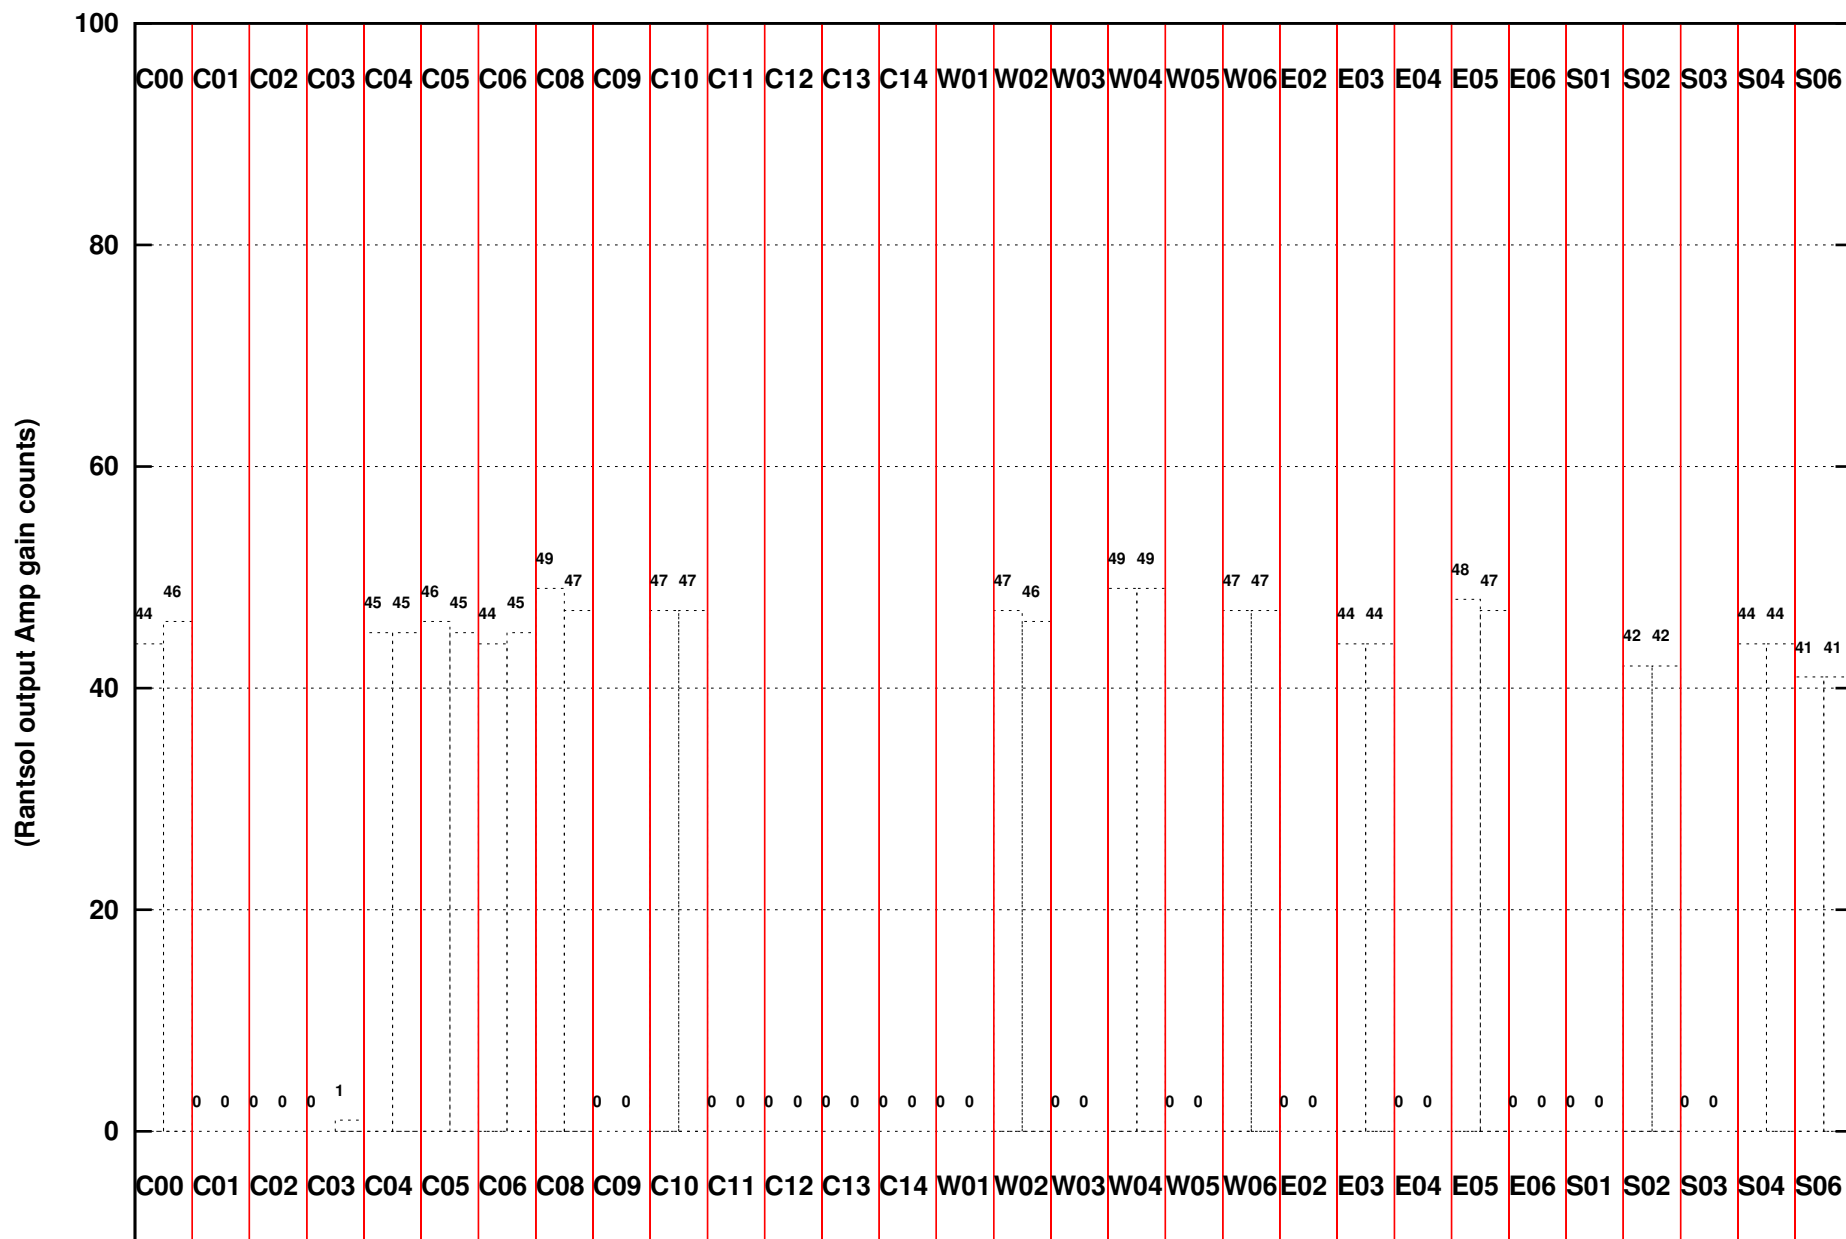

FRINGE STATUS (Rf:550.000,550.000 MHz., LO1:550.000,550.000 MHz., LO4/5:0.000,0.000 MHz.)

(File:/gwbifrddata1/09dec/39_072a_09dec2020_band4_gwb.lta, scan:0, chan:1024, Src:3C138, Date:09Dec2020 00:21:37)