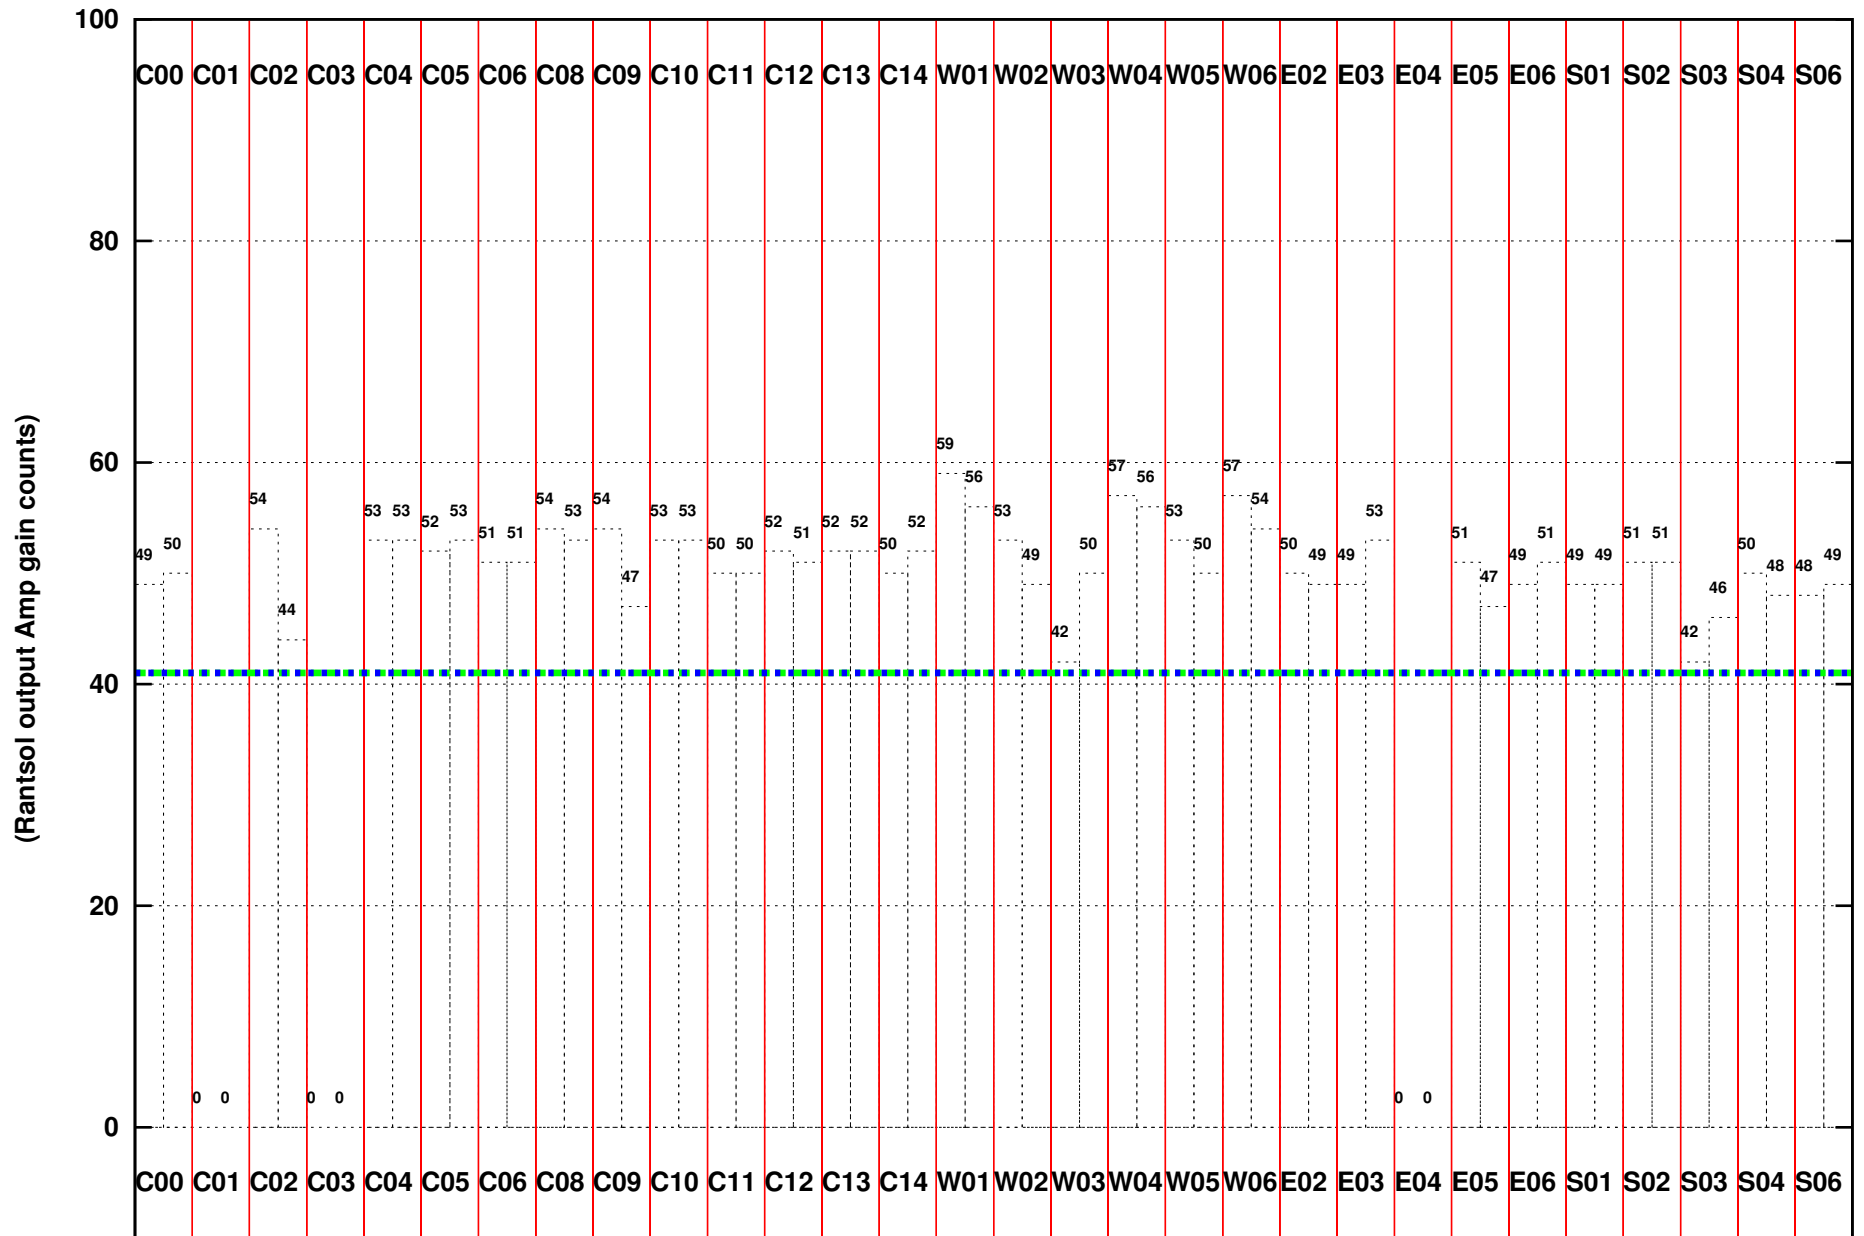

FRINGE STATUS (Rf:591.000,591.000 MHz., LO1:540.000,540.000 MHz., LO4/5:149.000,156.000 MHz.)

(File:/gsbifdata/09dec/39_053_09dec2020_gsb.lta, scan:0, chan:128, Src:3C48, Date:09Dec2020 22:02:12)