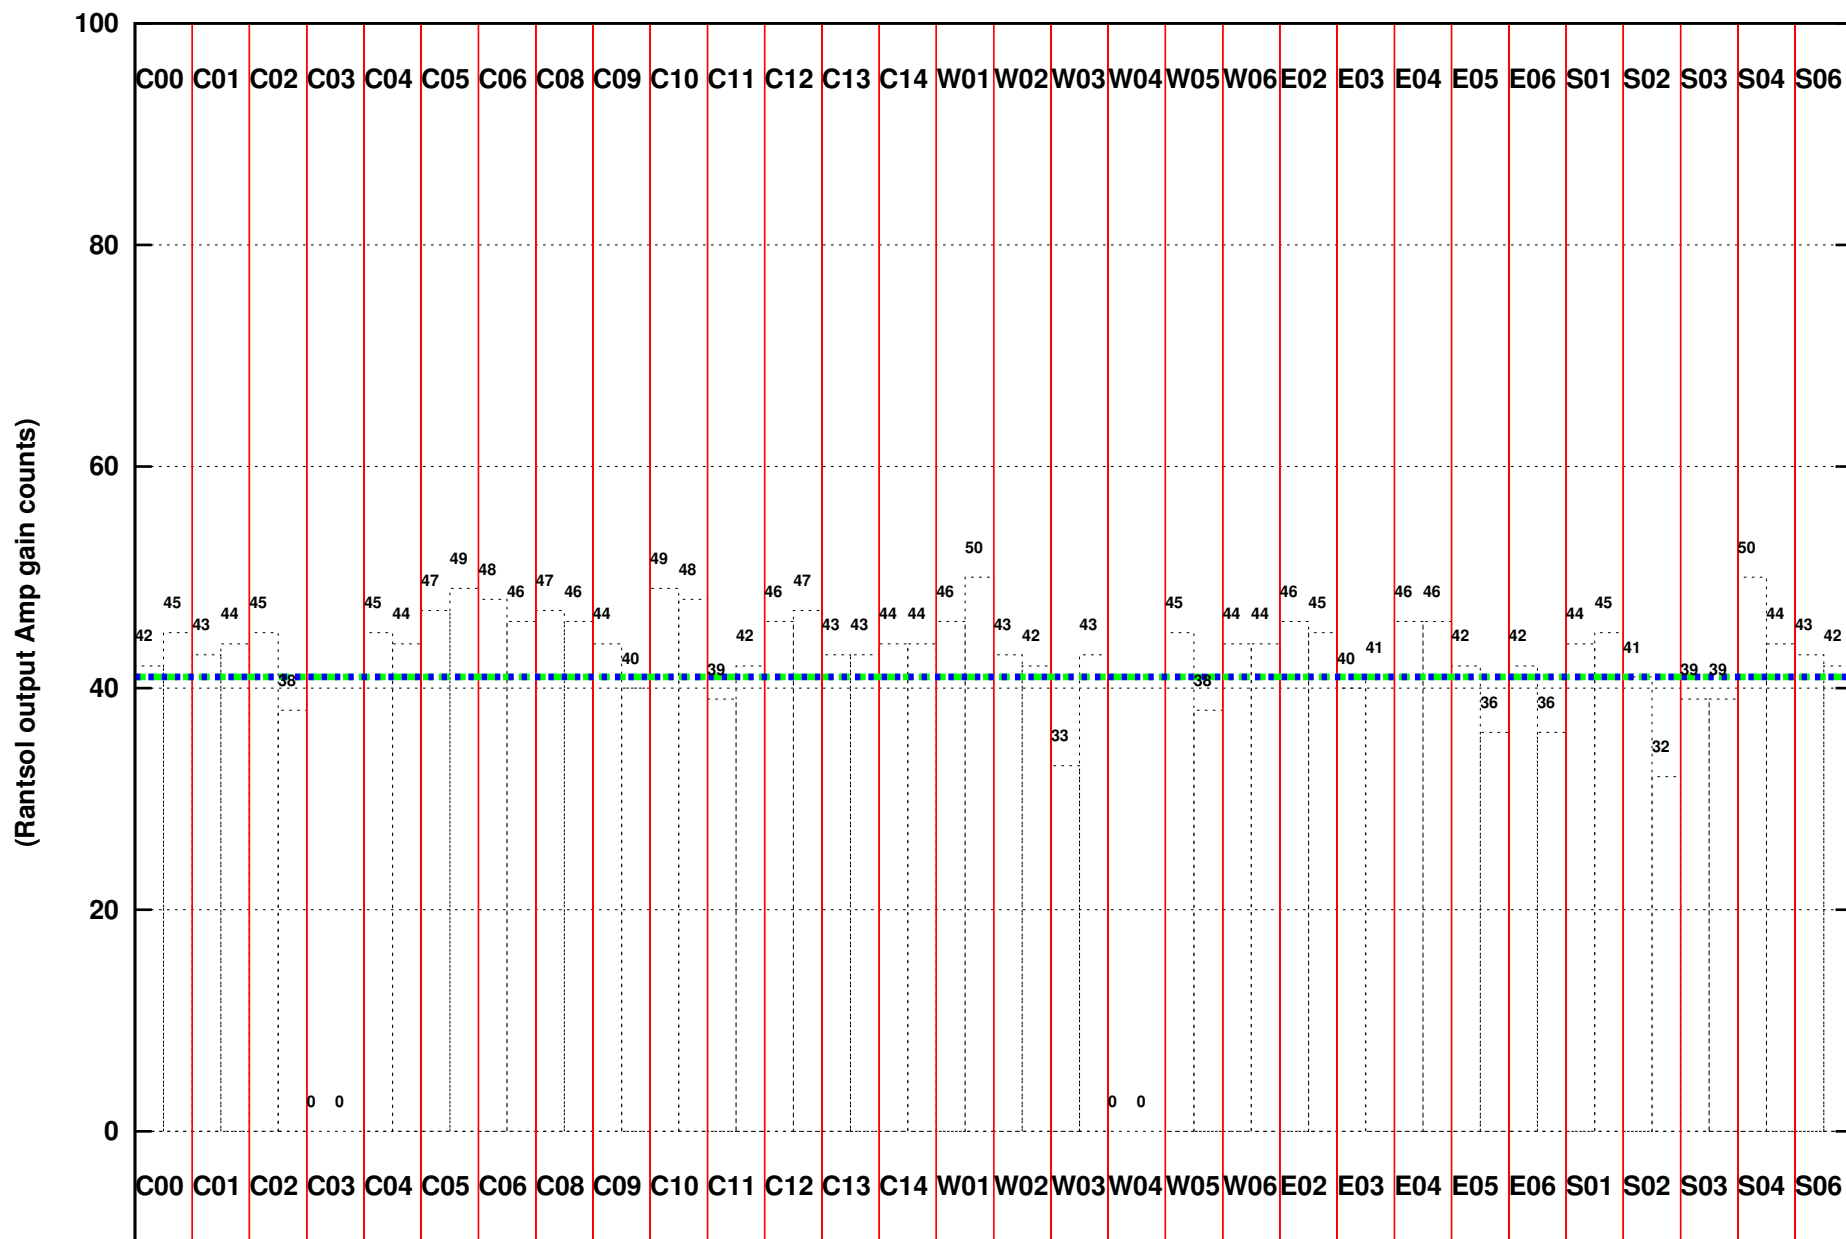

FRINGE STATUS (Rf:550.000,550.000 MHz., LO1:550.000,550.000 MHz., LO4/5:0.000,0.000 MHz.)

( File:/gwbifrddata/11dec/39\_052\_11dec2020\_gwb.lta, scan:0, chan:1024, Src:3C286, Date:11Dec2020 08:58:50)