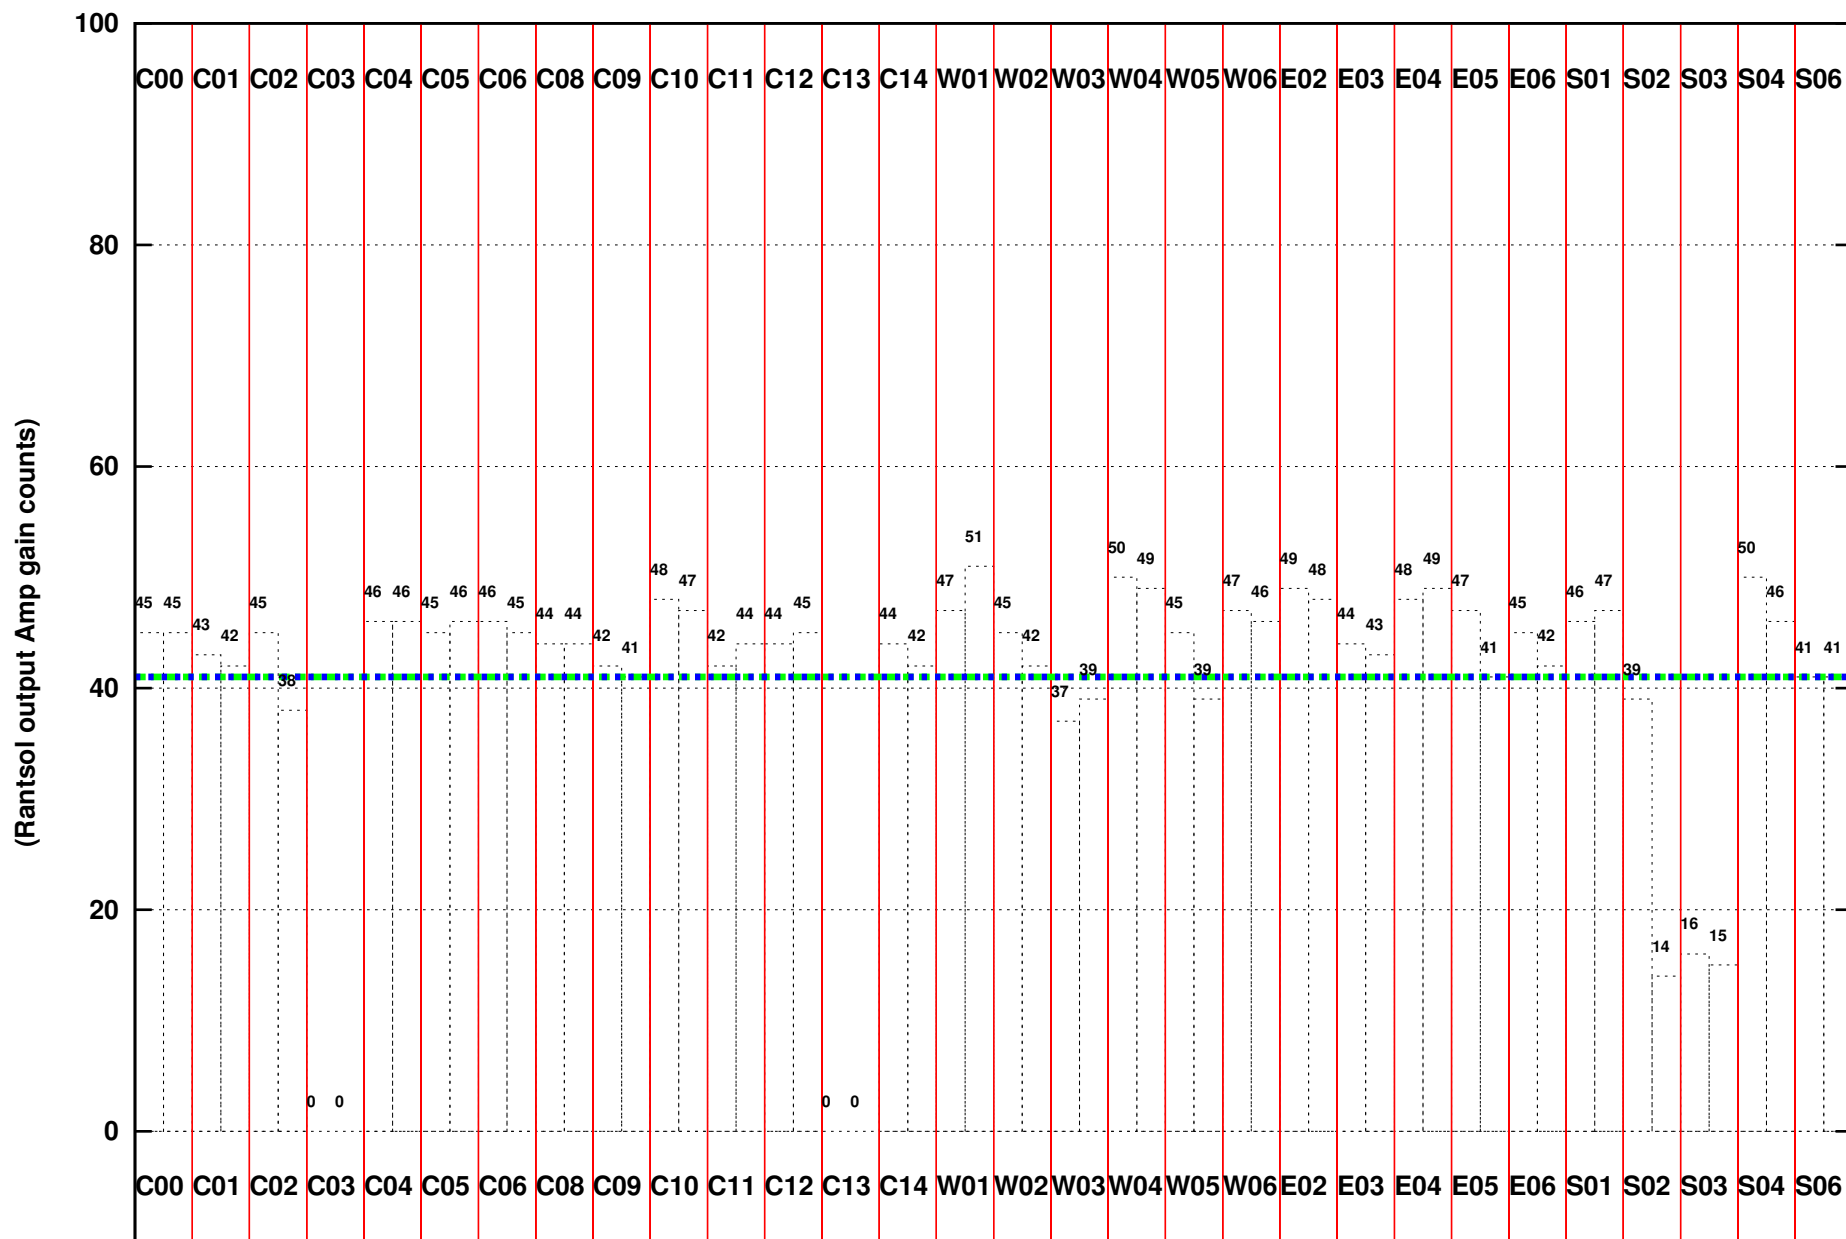

FRINGE STATUS (Rf:550.000,550.000 MHz., LO1:550.000,550.000 MHz., LO4/5:0.000,0.000 MHz.)

( File:/gwbifrddata/11dec/39\_018\_11dec2020\_gwb.lta, scan:0, chan:1024, Src:3C48, Date:11Dec2020 16:29:01)