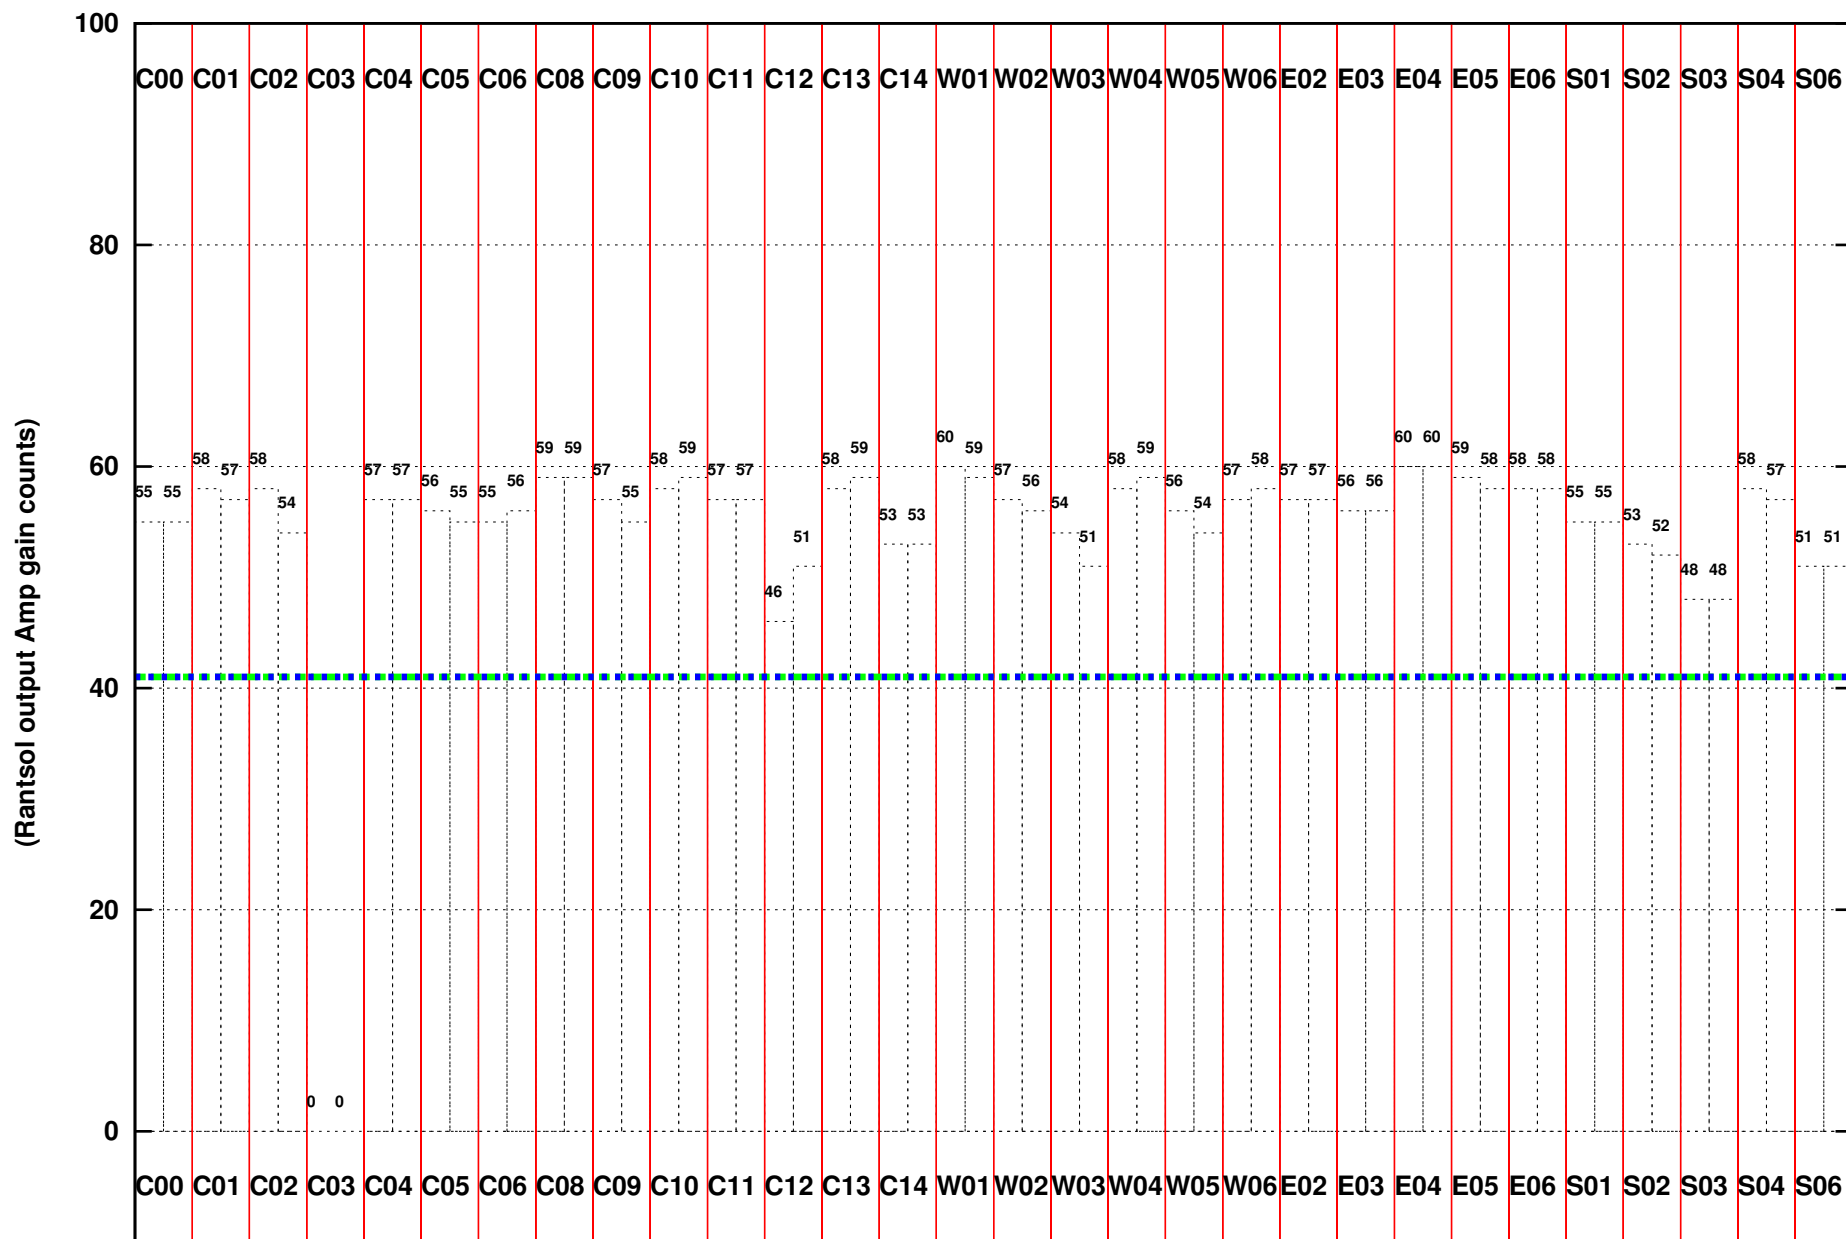

FRINGE STATUS (Rf:550.000,550.000 MHz., LO1:550.000,550.000 MHz., LO4/5:0.000,0.000 MHz.)

(File:/gwbifrddata/11dec/39_108_11dec2020_gwb.lta, scan:0, chan:1024, Src:3C147, Date:11Dec2020 22:14:07)