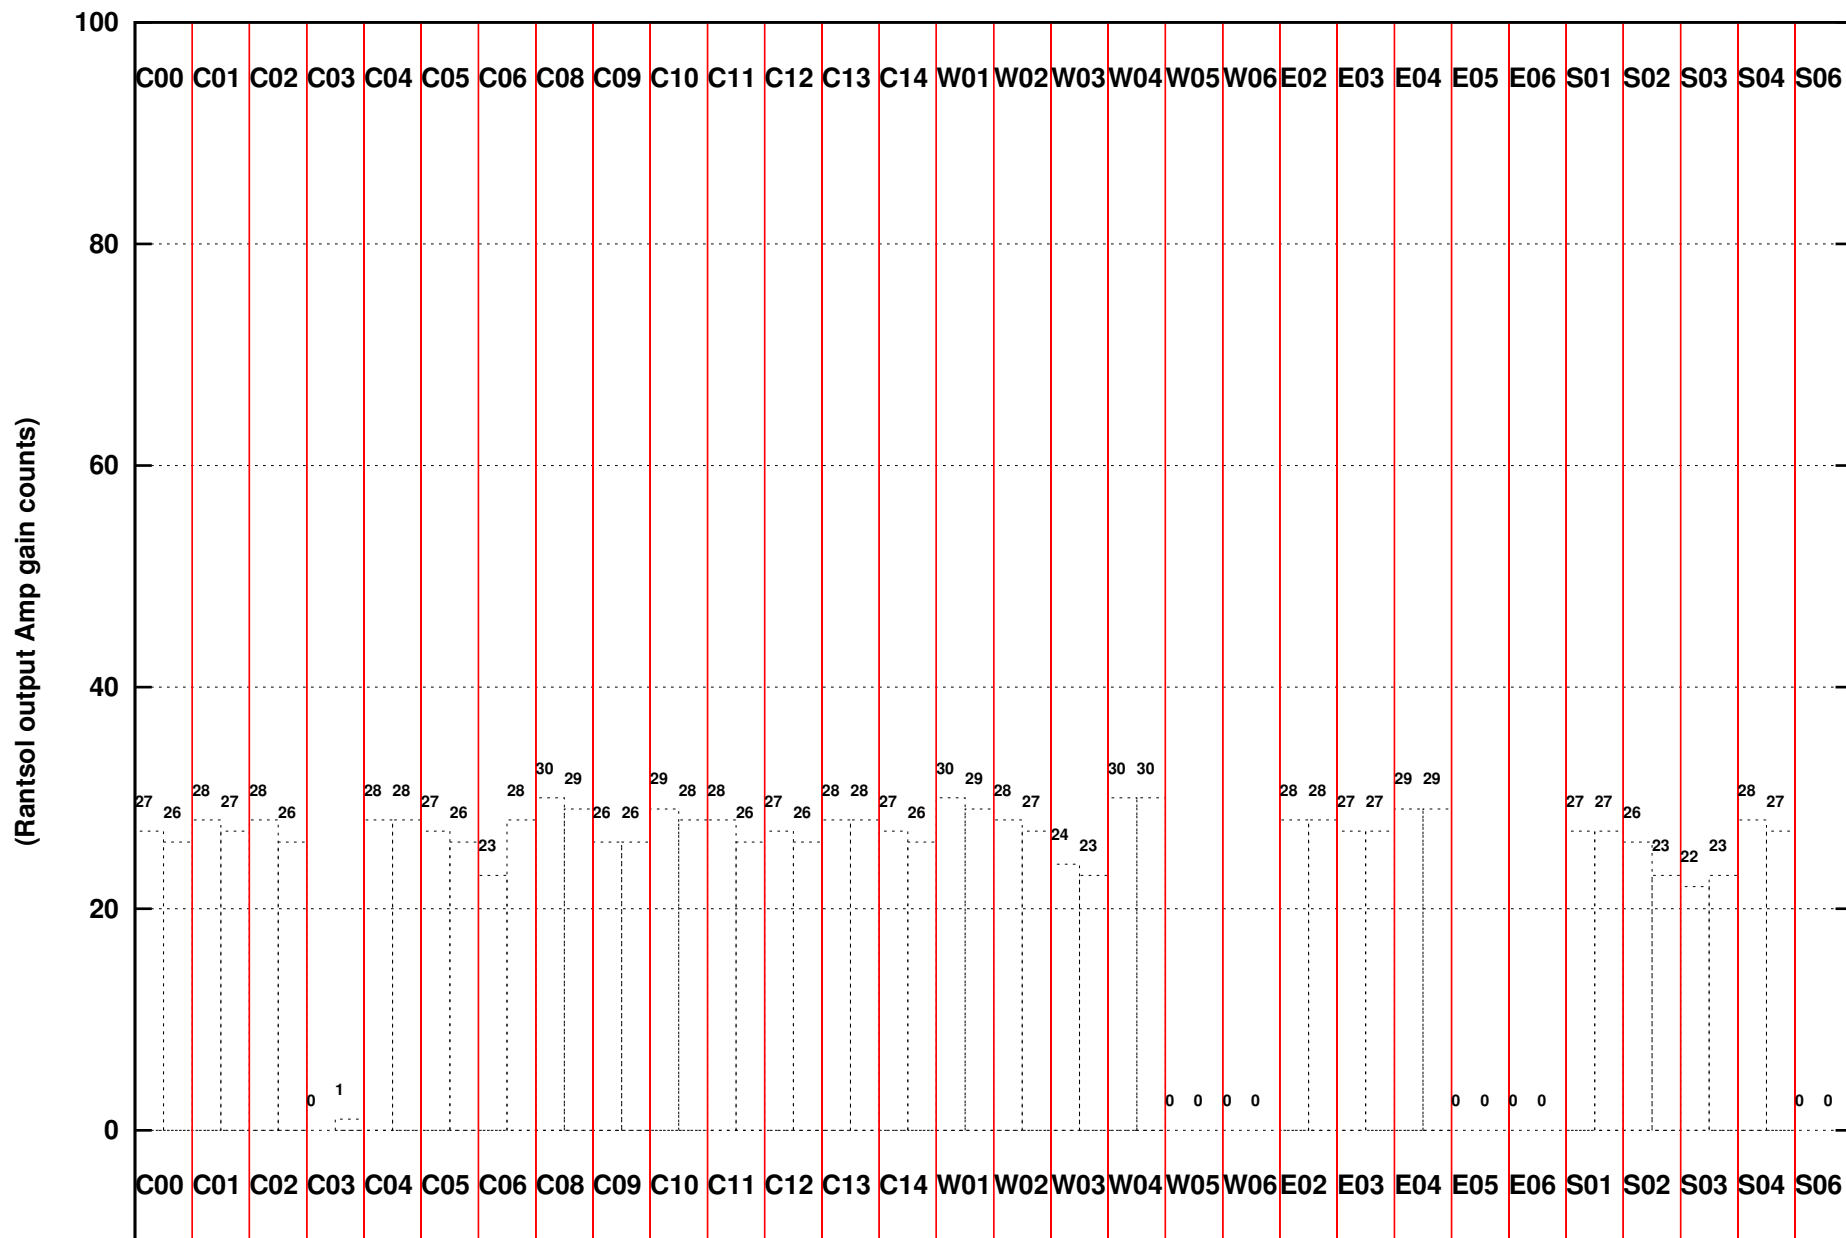

FRINGE STATUS (Rf:550.000,550.000 MHz., LO1:550.000,550.000 MHz., LO4/5:0.000,0.000 MHz.)

(File:/gwbifrddata1/12dec/39_060_12dec2020_gwb.lta, scan:0, chan:2048, Src:1526-138, Date:12Dec2020 12:00:13)