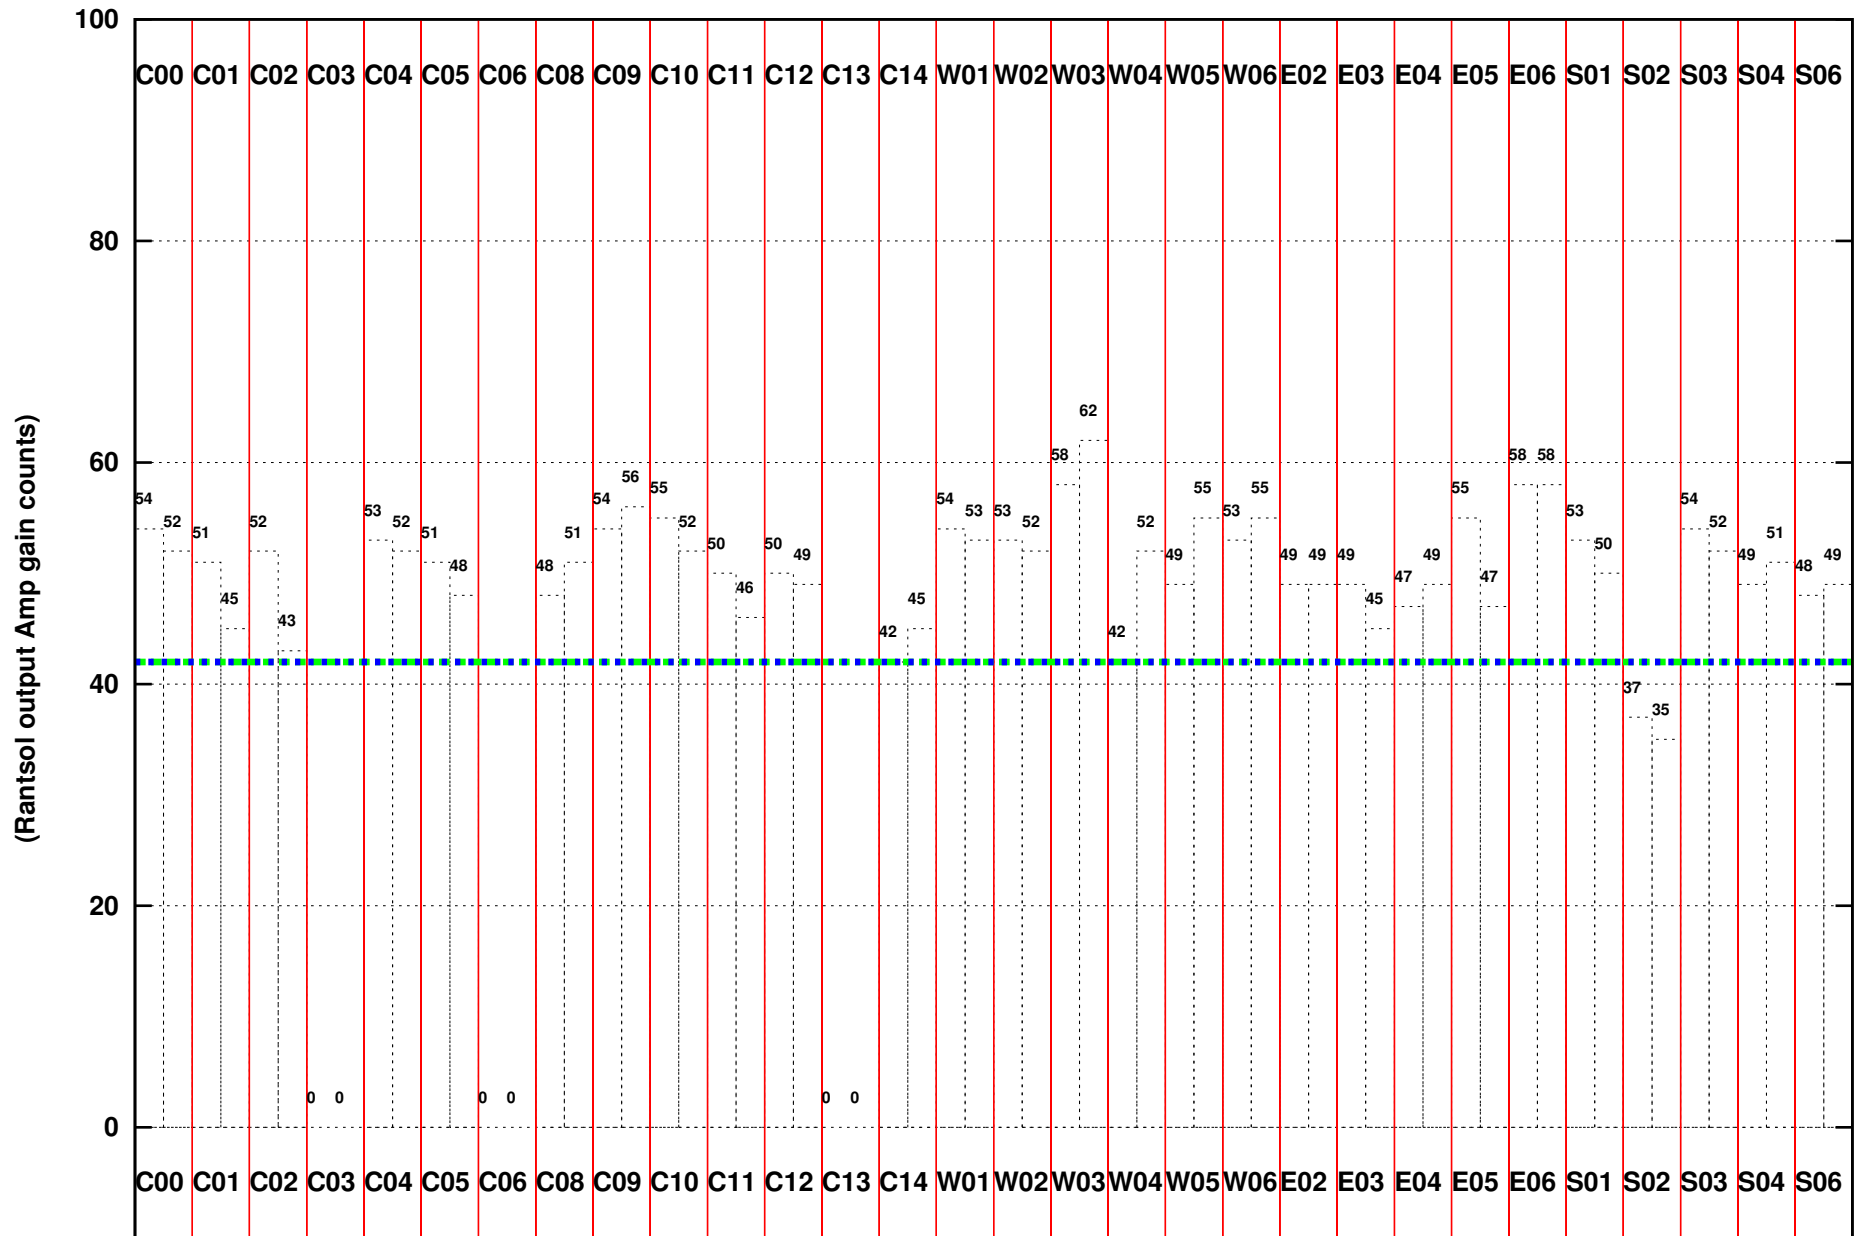

FRINGE STATUS (Rf:1450.000,1450.000 MHz., LO1:1450.000,1450.000 MHz., LO4/5:0.000,0.000 MHz.)

(File:/gwbifrddata1/12dec/39_108_12dec2020_gwb.lta, scan:0, chan:1024, Src:3C147, Date:12Dec2020 22:45:01)