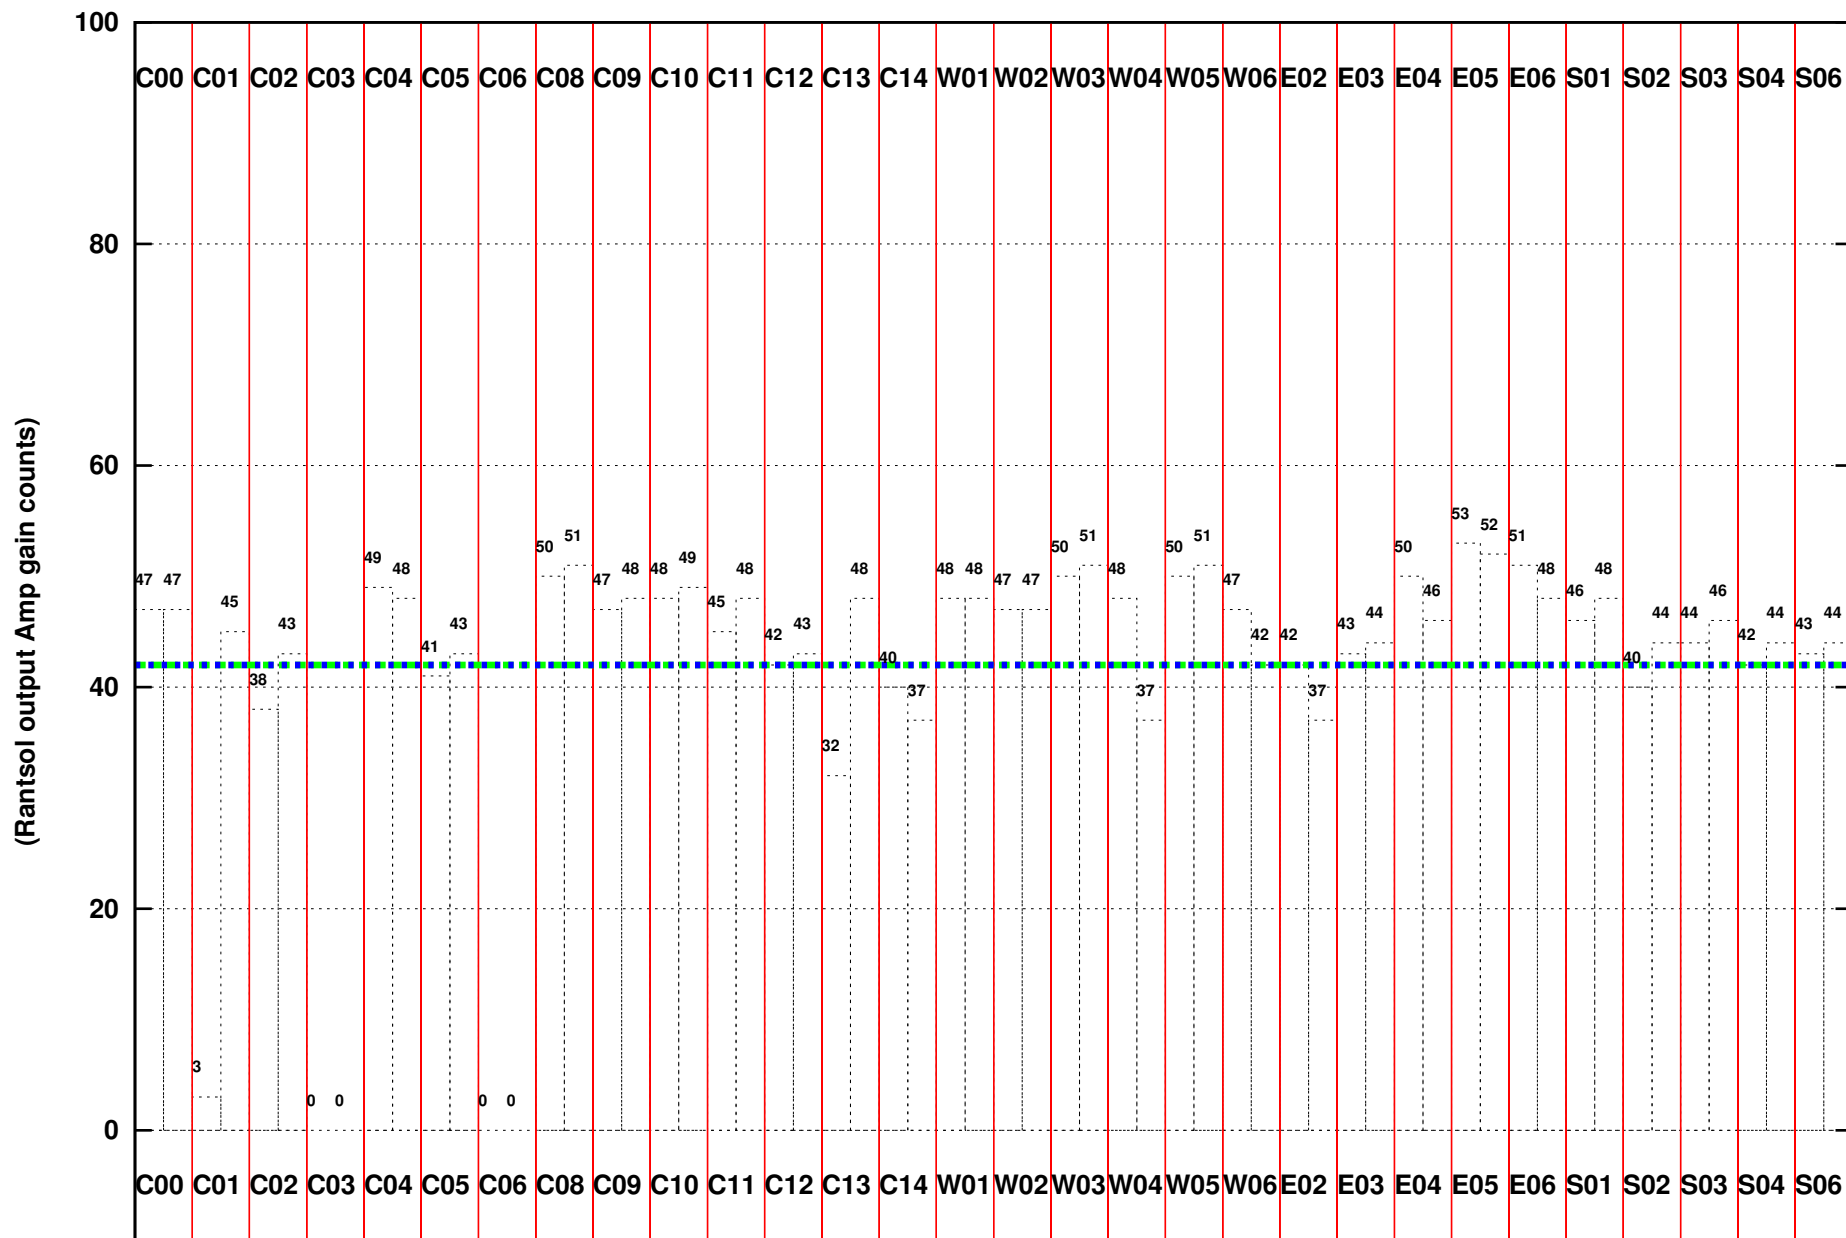

FRINGE STATUS (Rf:1415.083,1415.083 MHz., LO1:1345.000,1345.000 MHz., LO4/5:129.917,175.083 MHz.)

(File:/gsbifrddata1/13dec/39_064_13dec2020_gsb.lta, scan:0, chan:256, Src:3C147, Date:13Dec2020 00:23:42)