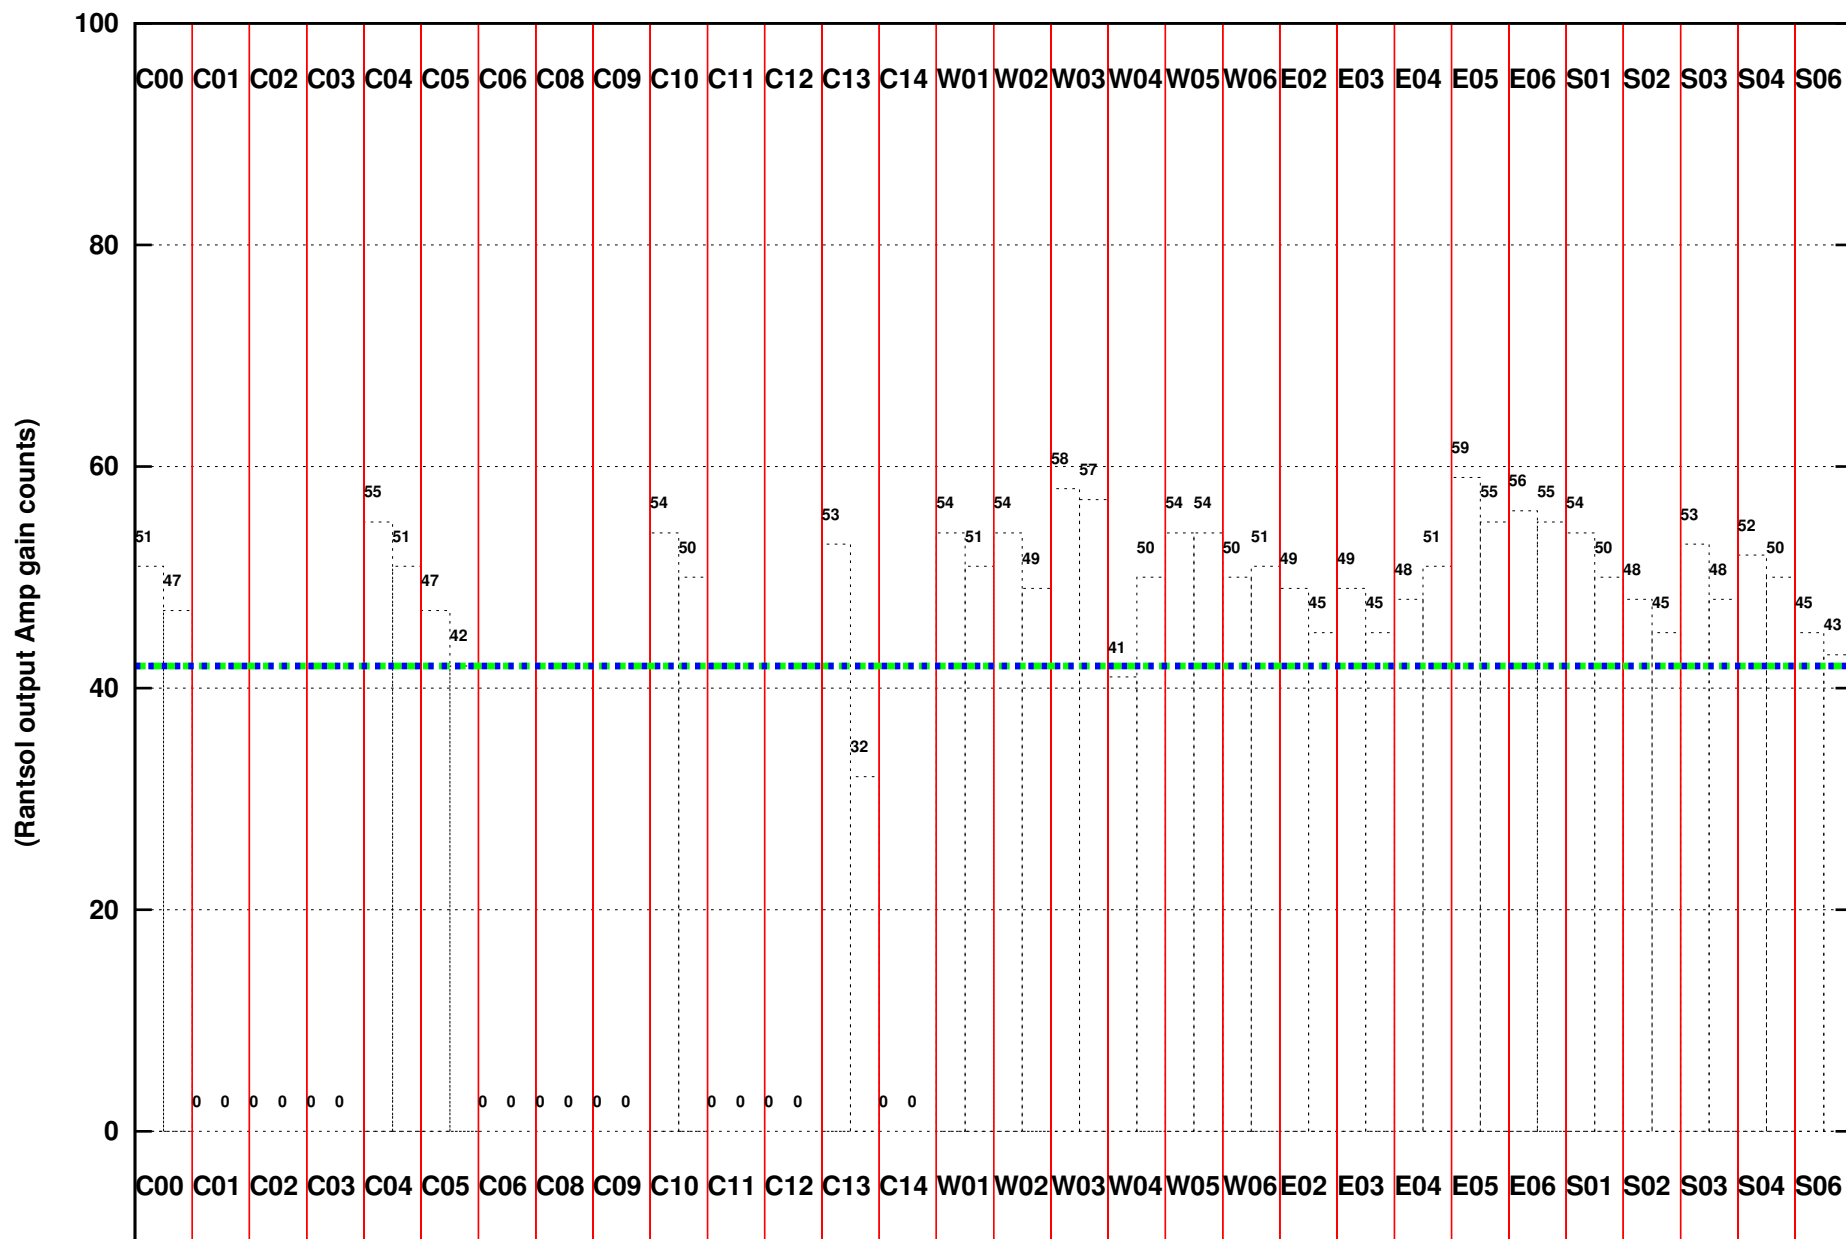

FRINGE STATUS (Rf:1460.000,1460.000 MHz., LO1:1460.000,1460.000 MHz., LO4/5:0.000,0.000 MHz.)

( File:/gwbifrdta1/13dec/39\_013\_13dec2020\_band5\_gwb.lta, scan:0, chan:512, Src:3C286, Date:13Dec2020 11:48:07)