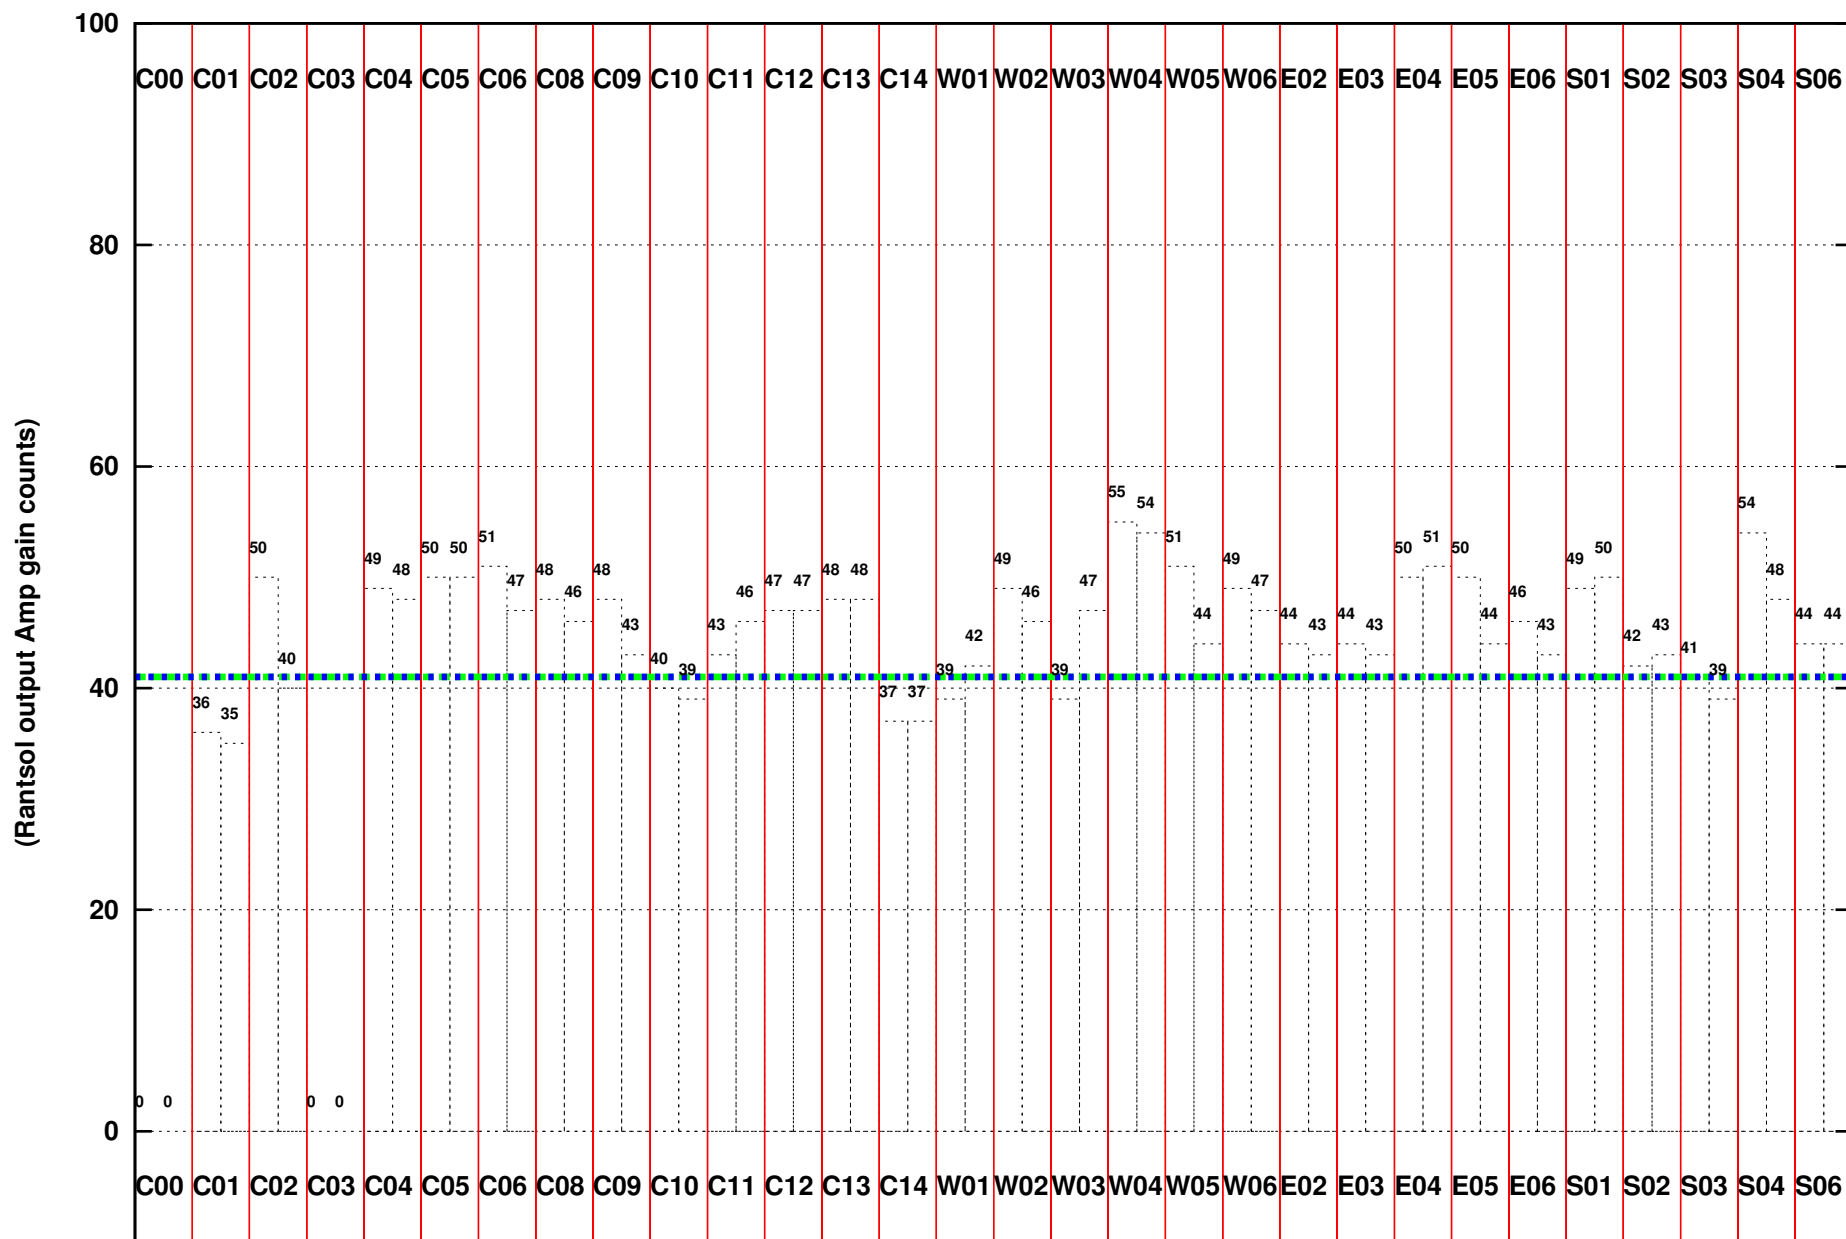

FRINGE STATUS (Rf:550.000,550.000 MHz., LO1:550.000,550.000 MHz., LO4/5:0.000,0.000 MHz.)

(File:/gwbifrddata1/14dec/39_053_14dec2020_gwb.lta, scan:0, chan:2048, Src:3C286, Date:14Dec2020 08:31:04)