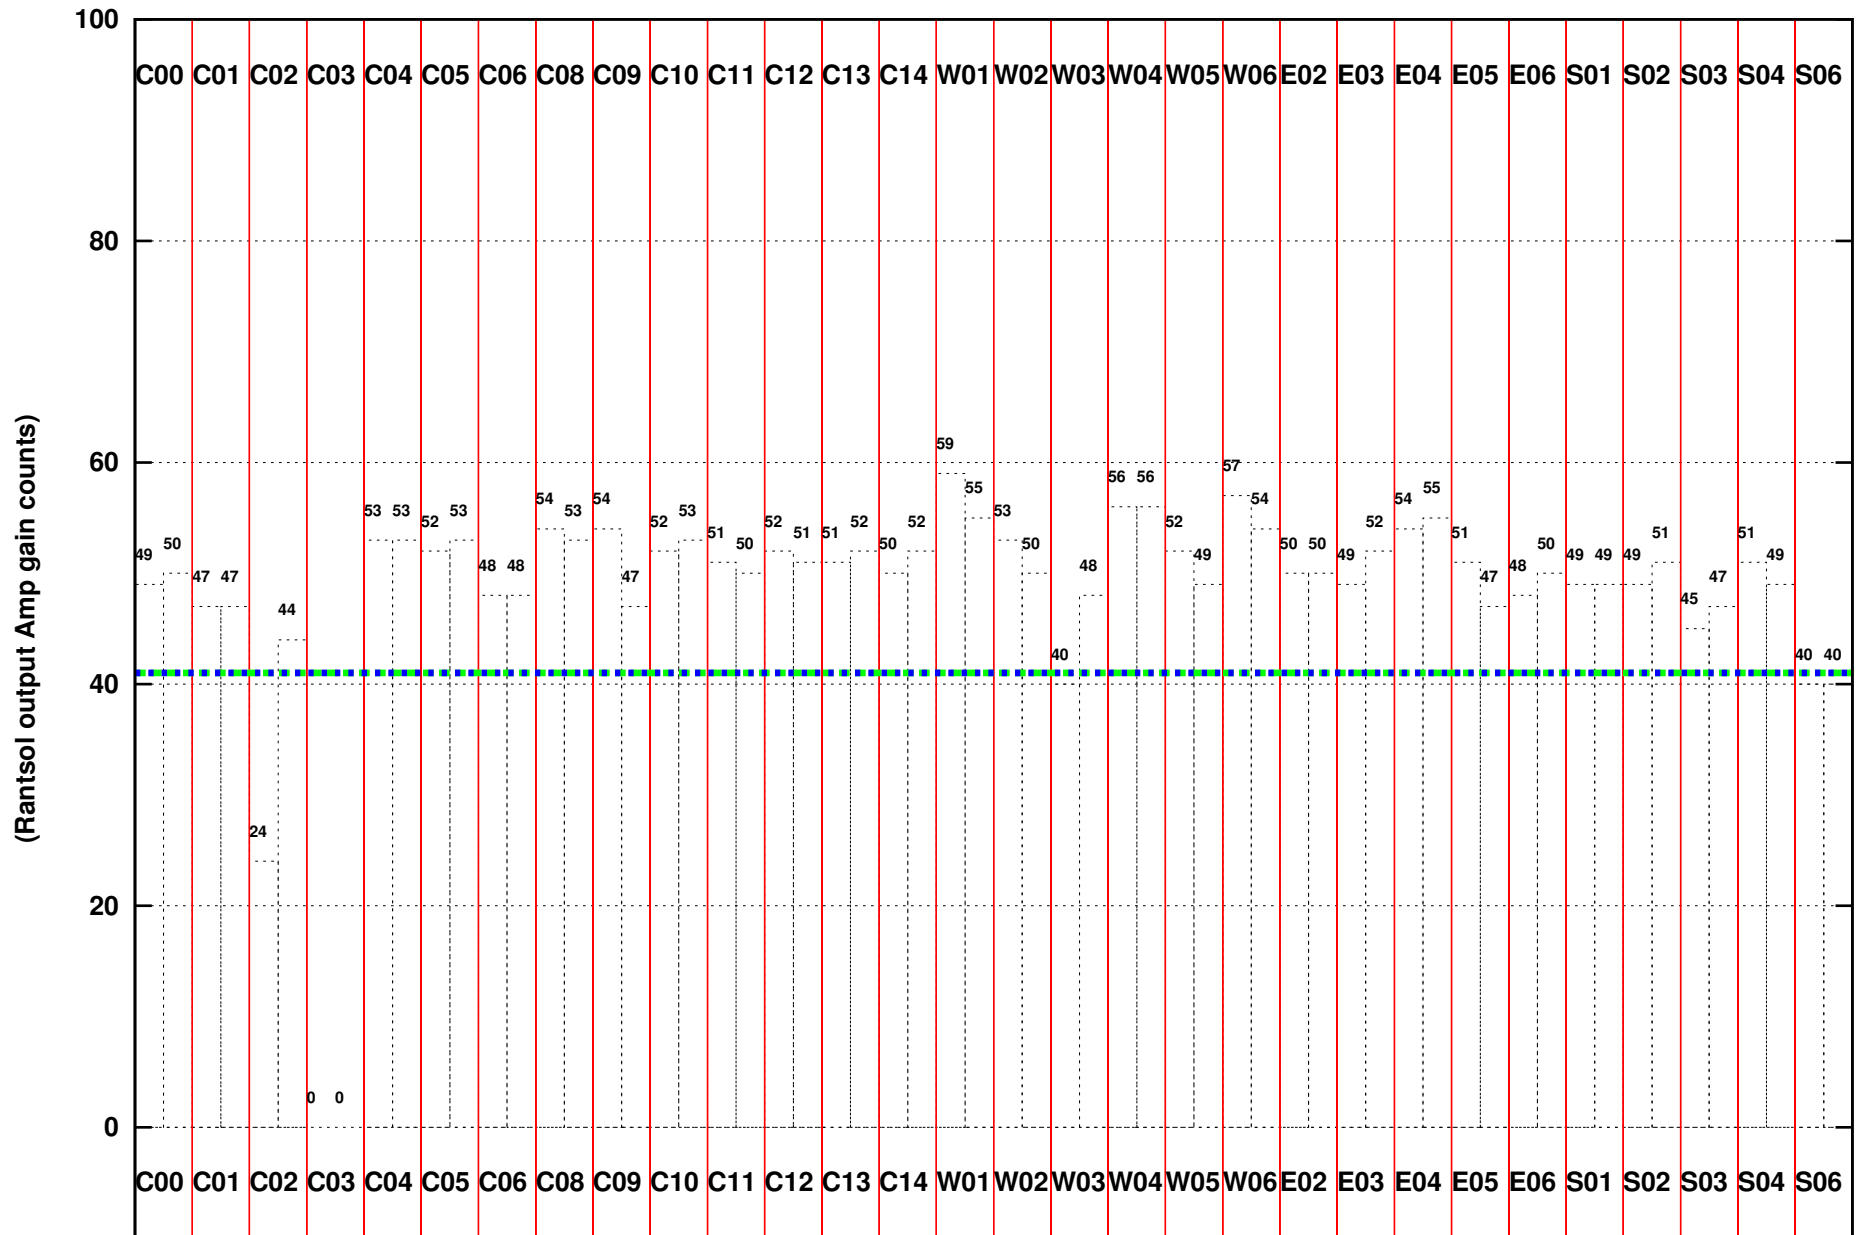

FRINGE STATUS (Rf:591.000,591.000 MHz., LO1:540.000,540.000 MHz., LO4/5:149.000,156.000 MHz.)

(File:/gsbifdata1/15dec/39_038_band4_15dec2020_gsb.lta, scan:0, chan:128, Src:3C147, Date:15Dec2020 03:45:16)