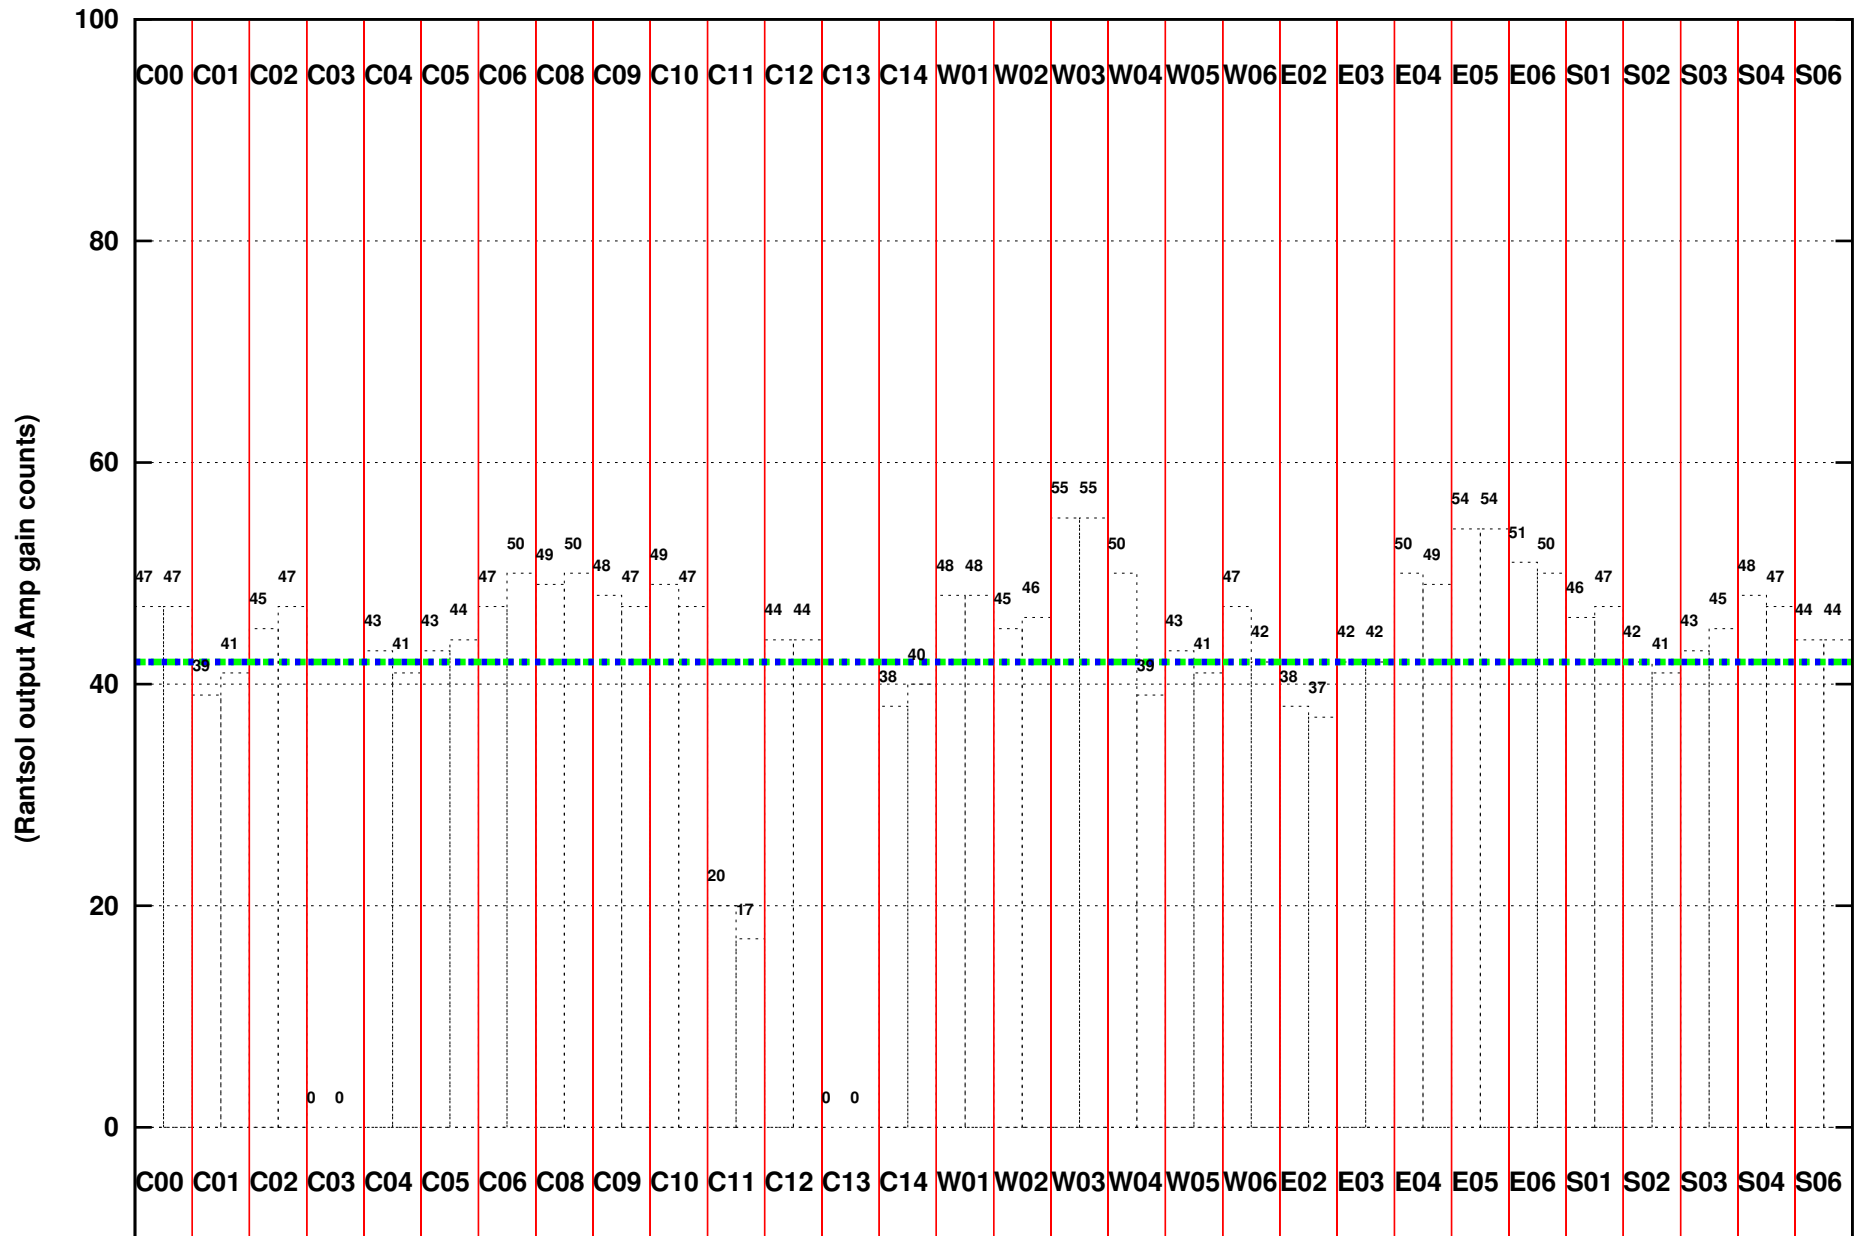

FRINGE STATUS (Rf:1403.500,1403.500 MHz., LO1:1450.000,1450.000 MHz., LO4/5:46.500,46.500 MHz.)

(File:/gwbifrddata/16dec/39_003_16dec2020_gwb.lta, scan:0, chan:1024, Src:3C147, Date:16Dec2020 05:04:30)