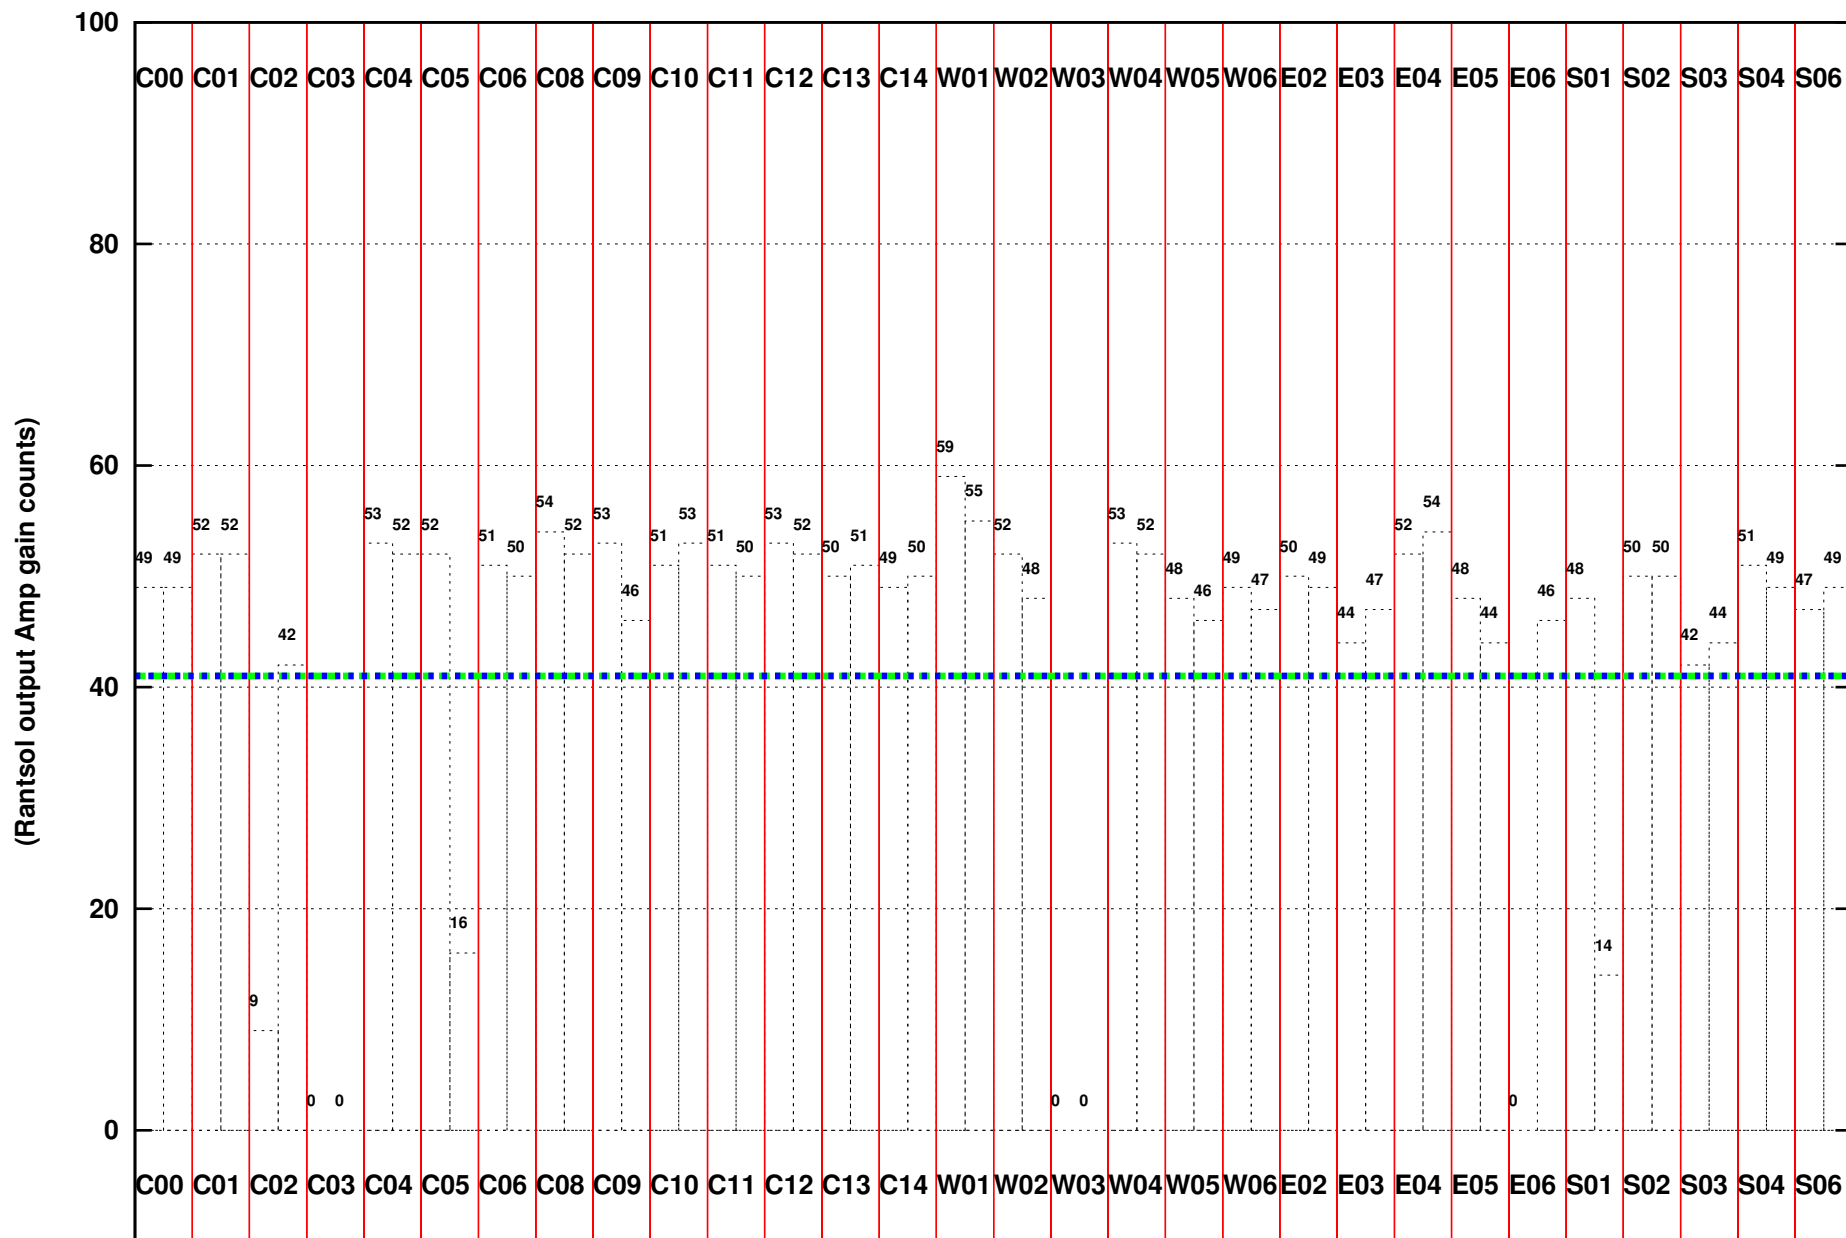

FRINGE STATUS (Rf:591.000,591.000 MHz., LO1:540.000,540.000 MHz., LO4/5:149.000,156.000 MHz.)

( File:/gsbifrddata1/18dec/ddtc153\_18dec2020\_gsb.lta, scan:0, chan:128, Src:3C286, Date:18Dec2020 11:36:14)