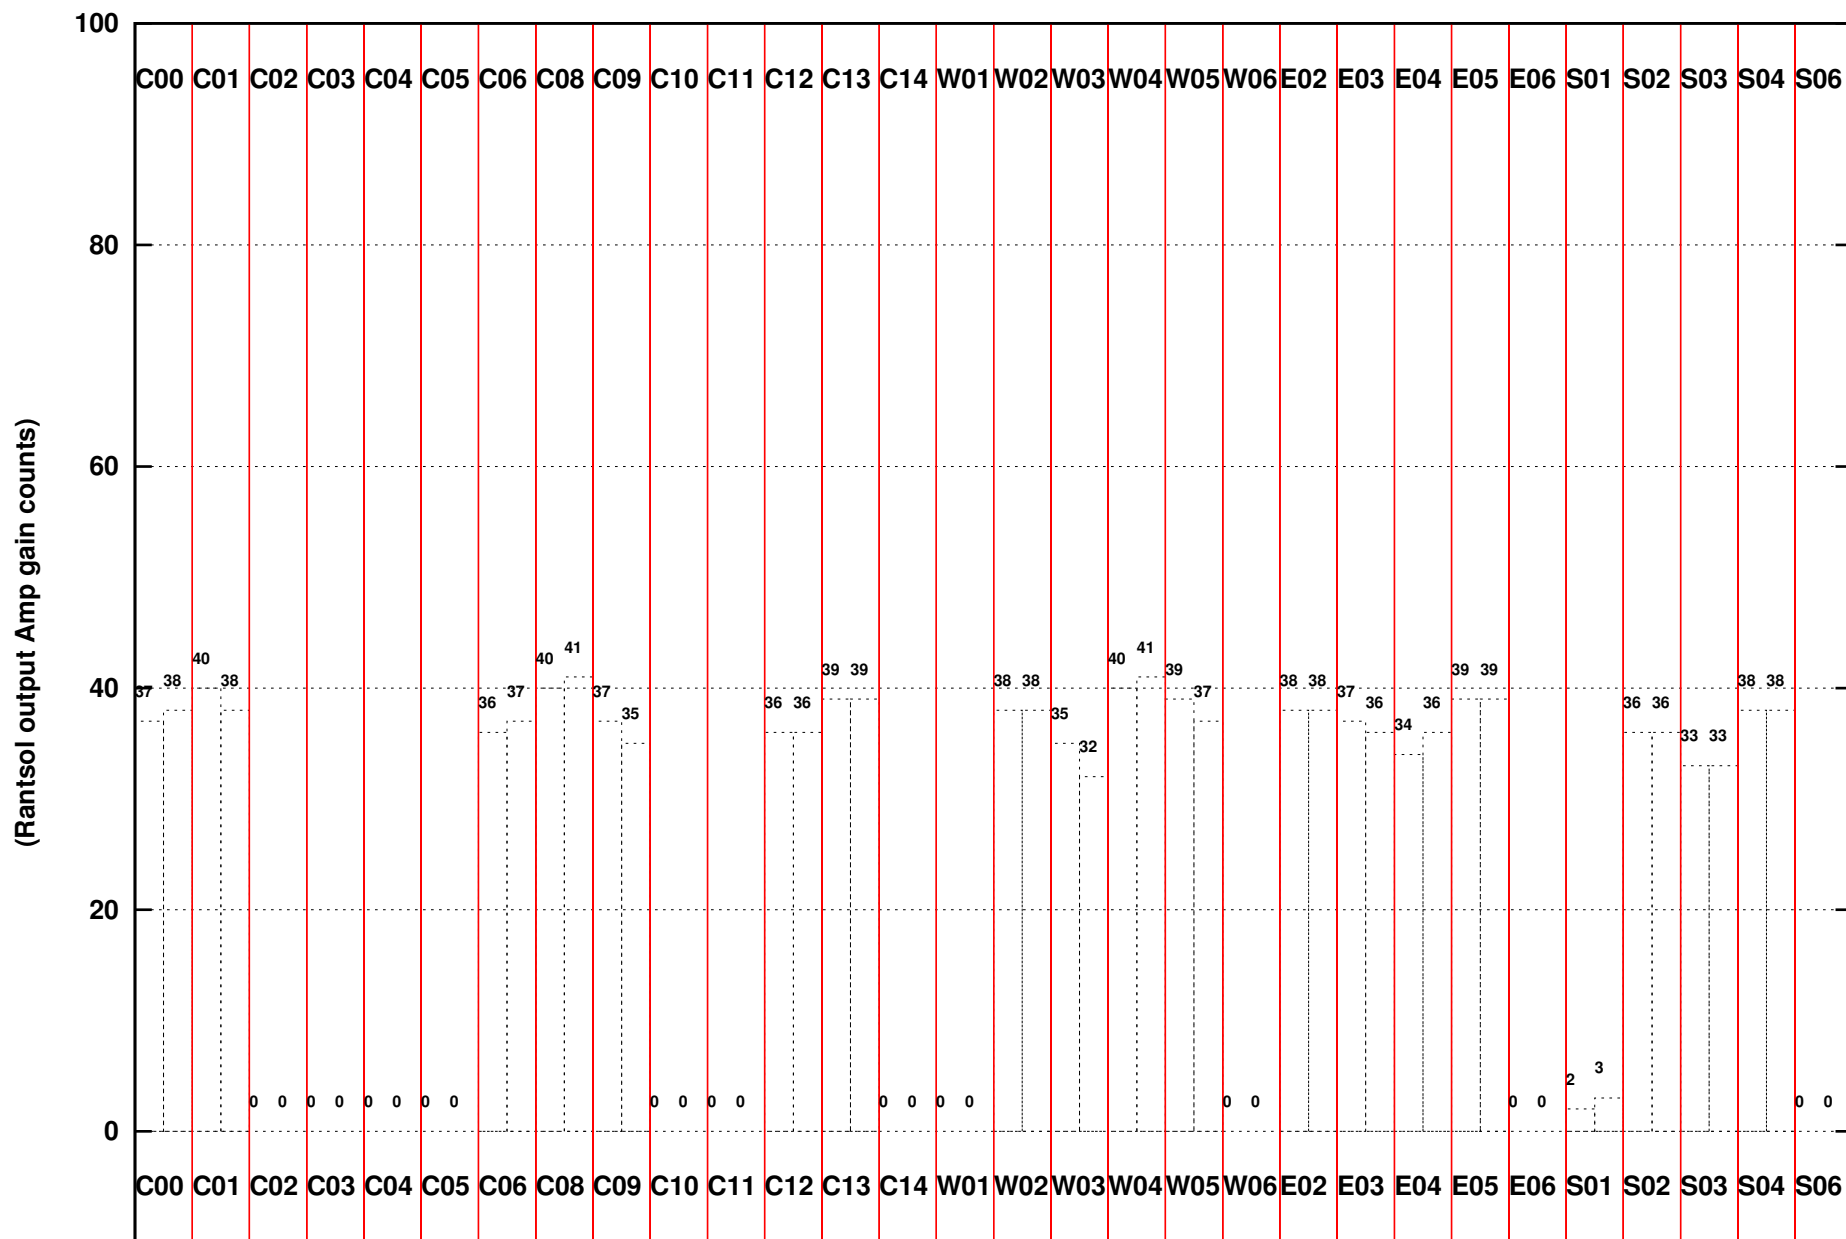

FRINGE STATUS (Rf:550.000,550.000 MHz., LO1:550.000,550.000 MHz., LO4/5:0.000,0.000 MHz.)

(File:/gwbifrd1/19dec/39_061_suba4_550MHz_19dec2020.lta, scan:0, chan:2048, Src:1154-350, Date:19Dec2020 05:00:14)