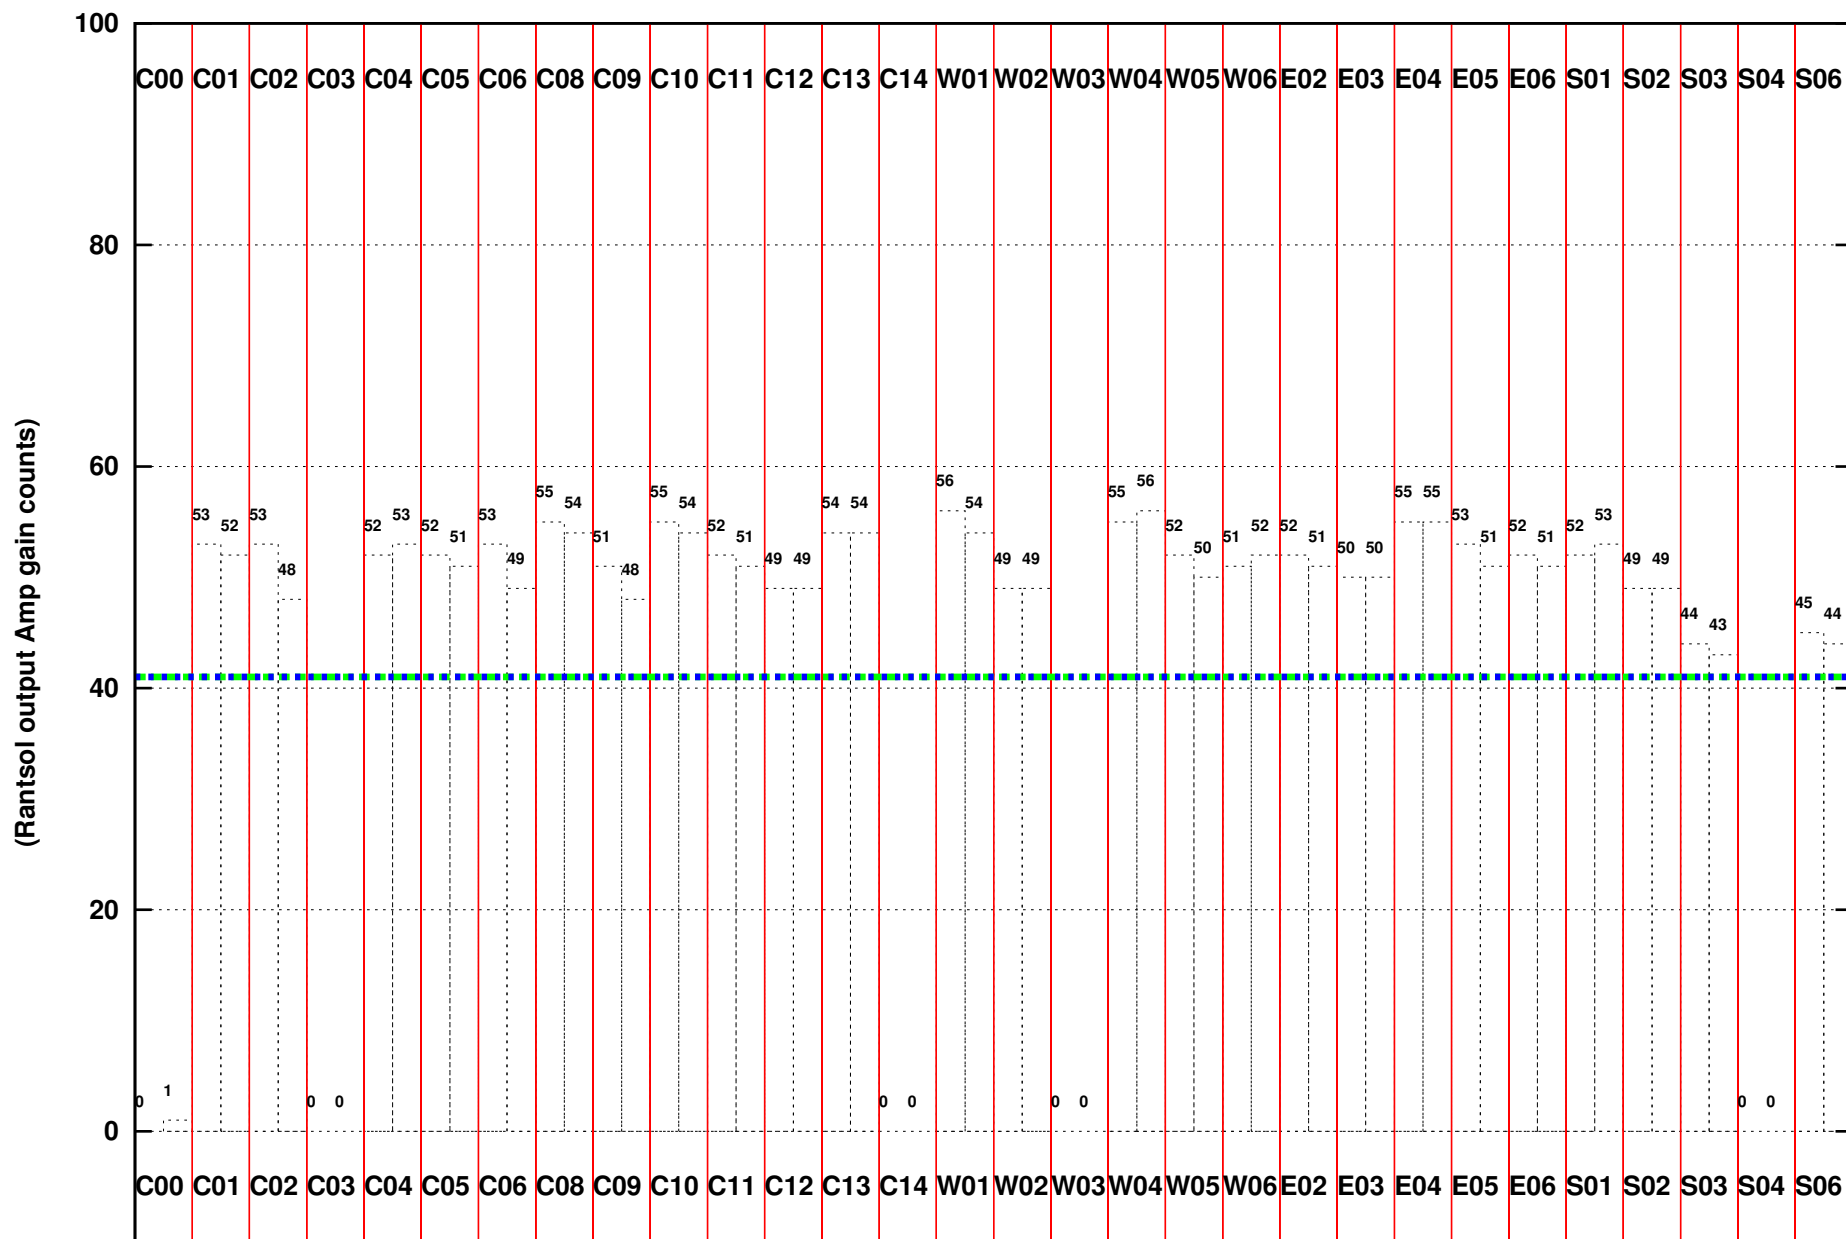

FRINGE STATUS (Rf:500.000,500.000 MHz., LO1:500.000,500.000 MHz., LO4/5:0.000,0.000 MHz.)

(File:/gwbifrddata1/20dec/39_044_20dec2020_gwb_1700.lta, scan:0, chan:1024, Src:3C48, Date:20Dec2020 17:30:07)