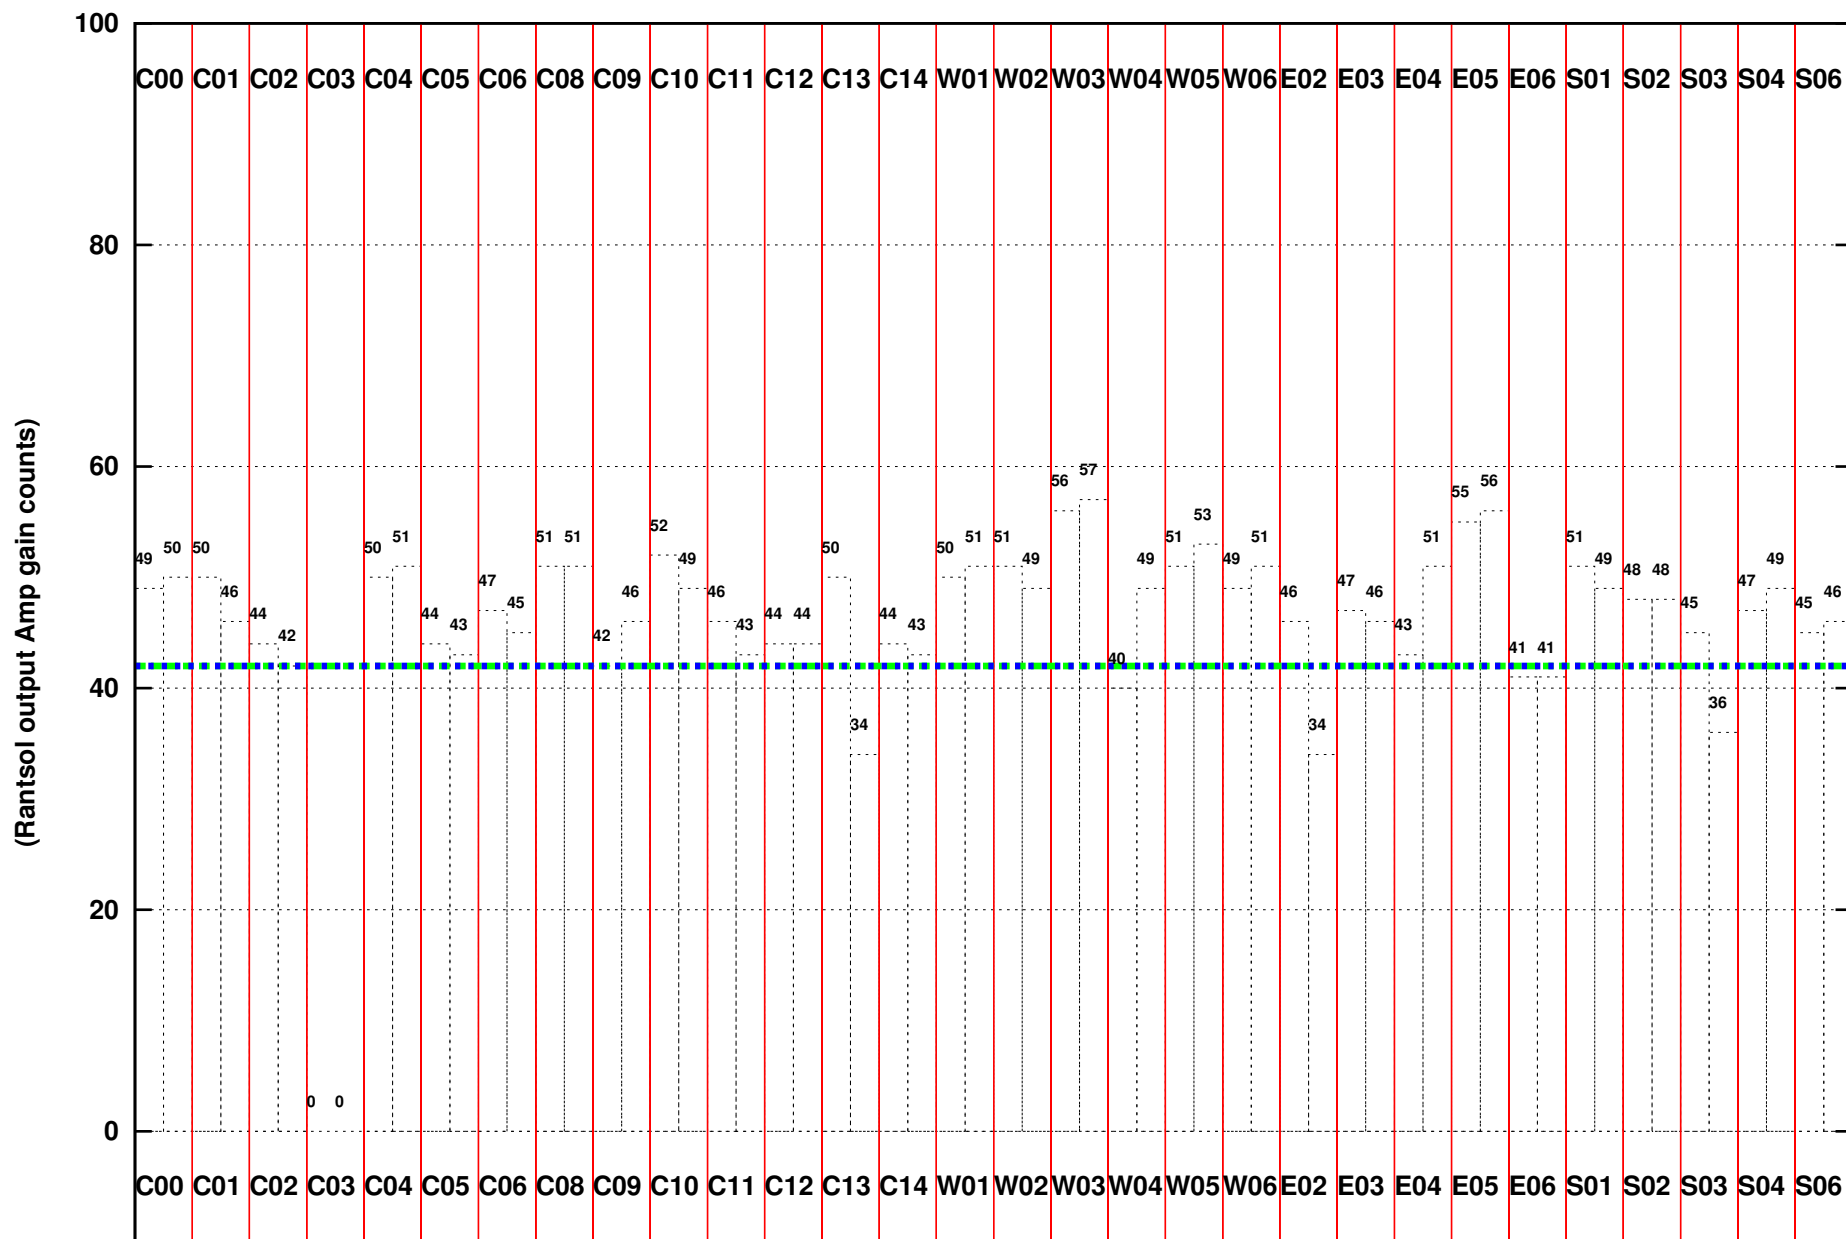

FRINGE STATUS (Rf:1399.000,1399.000 MHz., LO1:1450.000,1450.000 MHz., LO4/5:149.000,156.000 MHz.)

( File:/gsbifrddata/21dec/ddtc155\_21dec2020\_gsb.lta, scan:0, chan:128, Src:3C147, Date:21Dec2020 00:09:16)