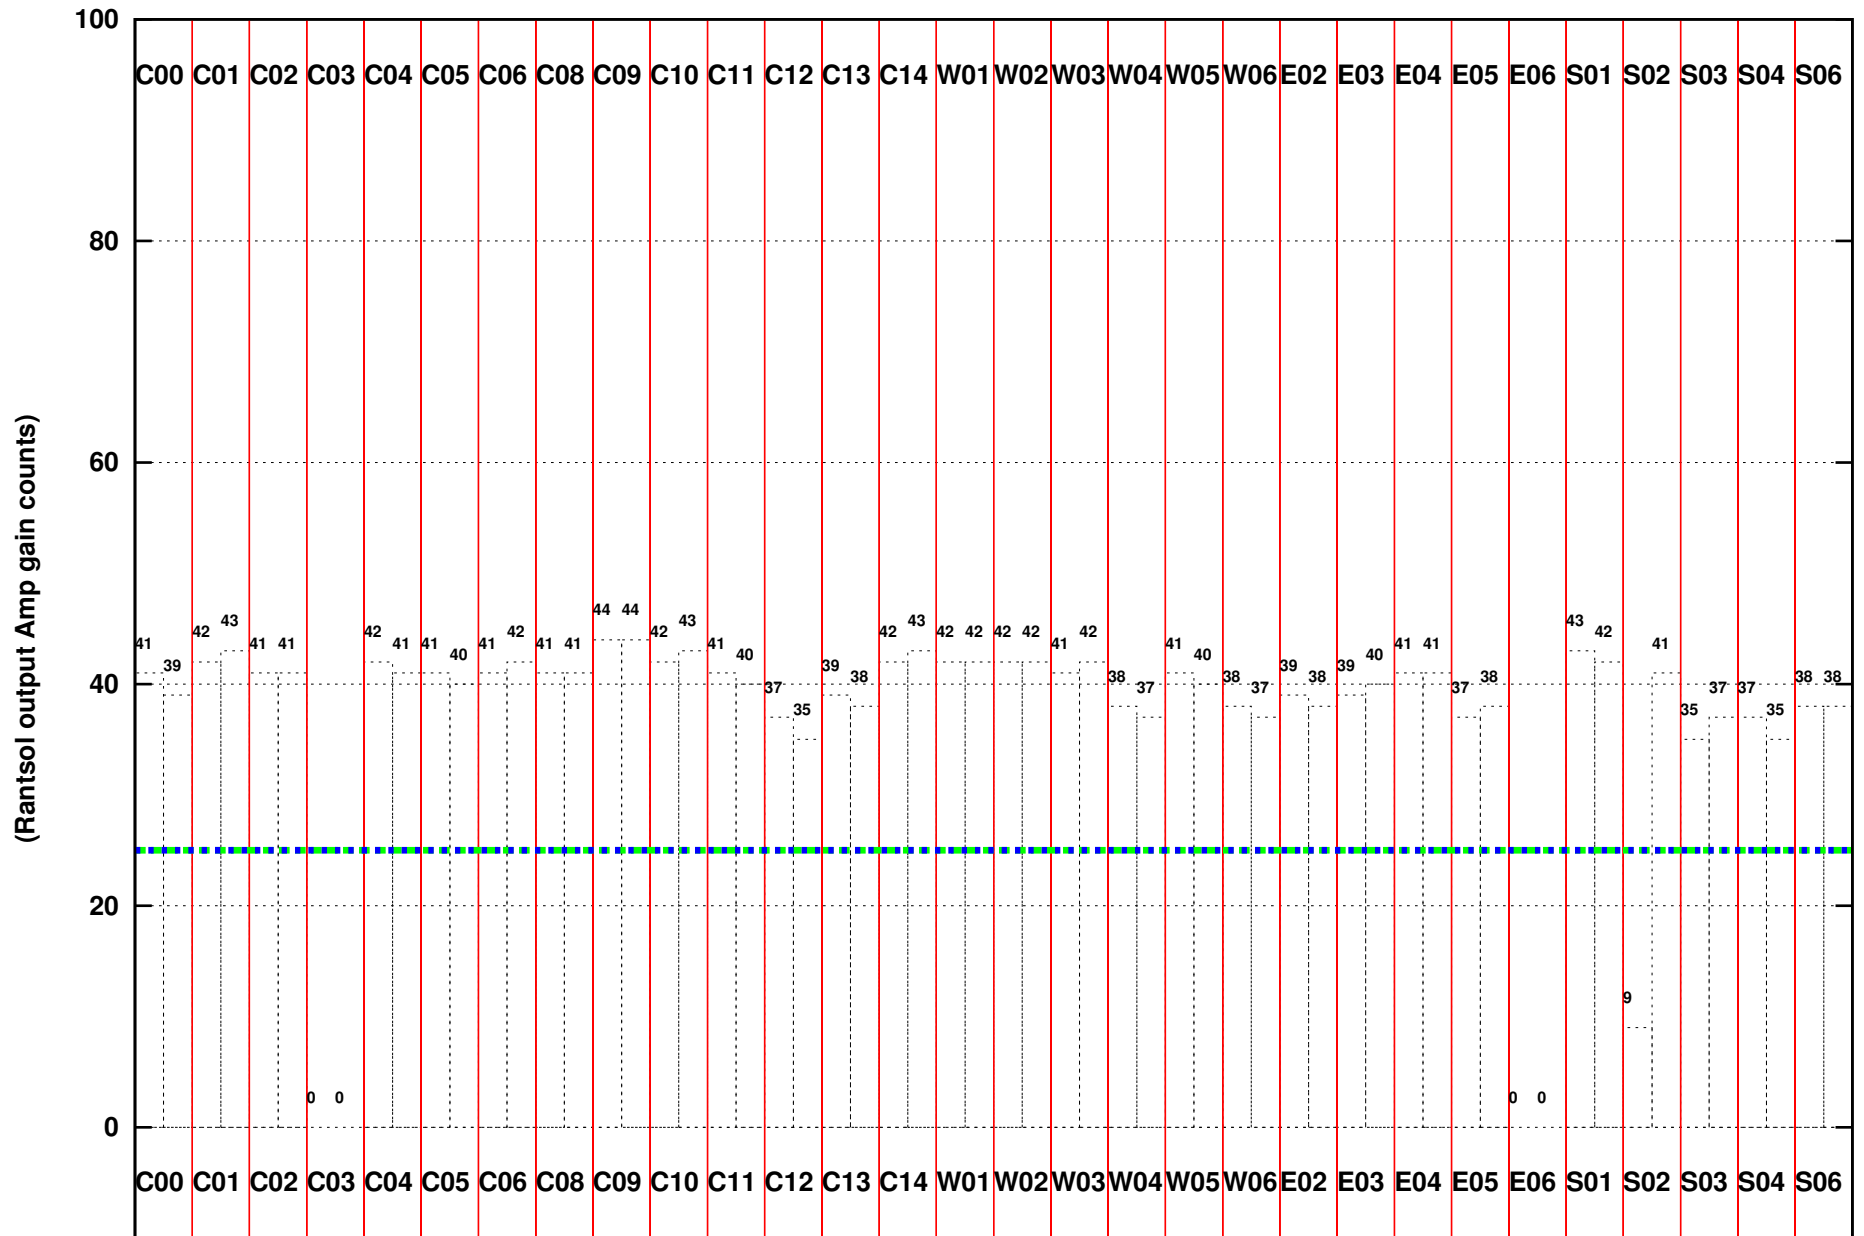

FRINGE STATUS (Rf:271.000,271.000 MHz., LO1:220.000,220.000 MHz., LO4/5:149.000,156.000 MHz.)

( File:/gsbifrddata1/23dec/39\_077\_23dec2020\_gsb.lta, scan:0, chan:256, Src:3C147, Date:23Dec2020 00:47:09)