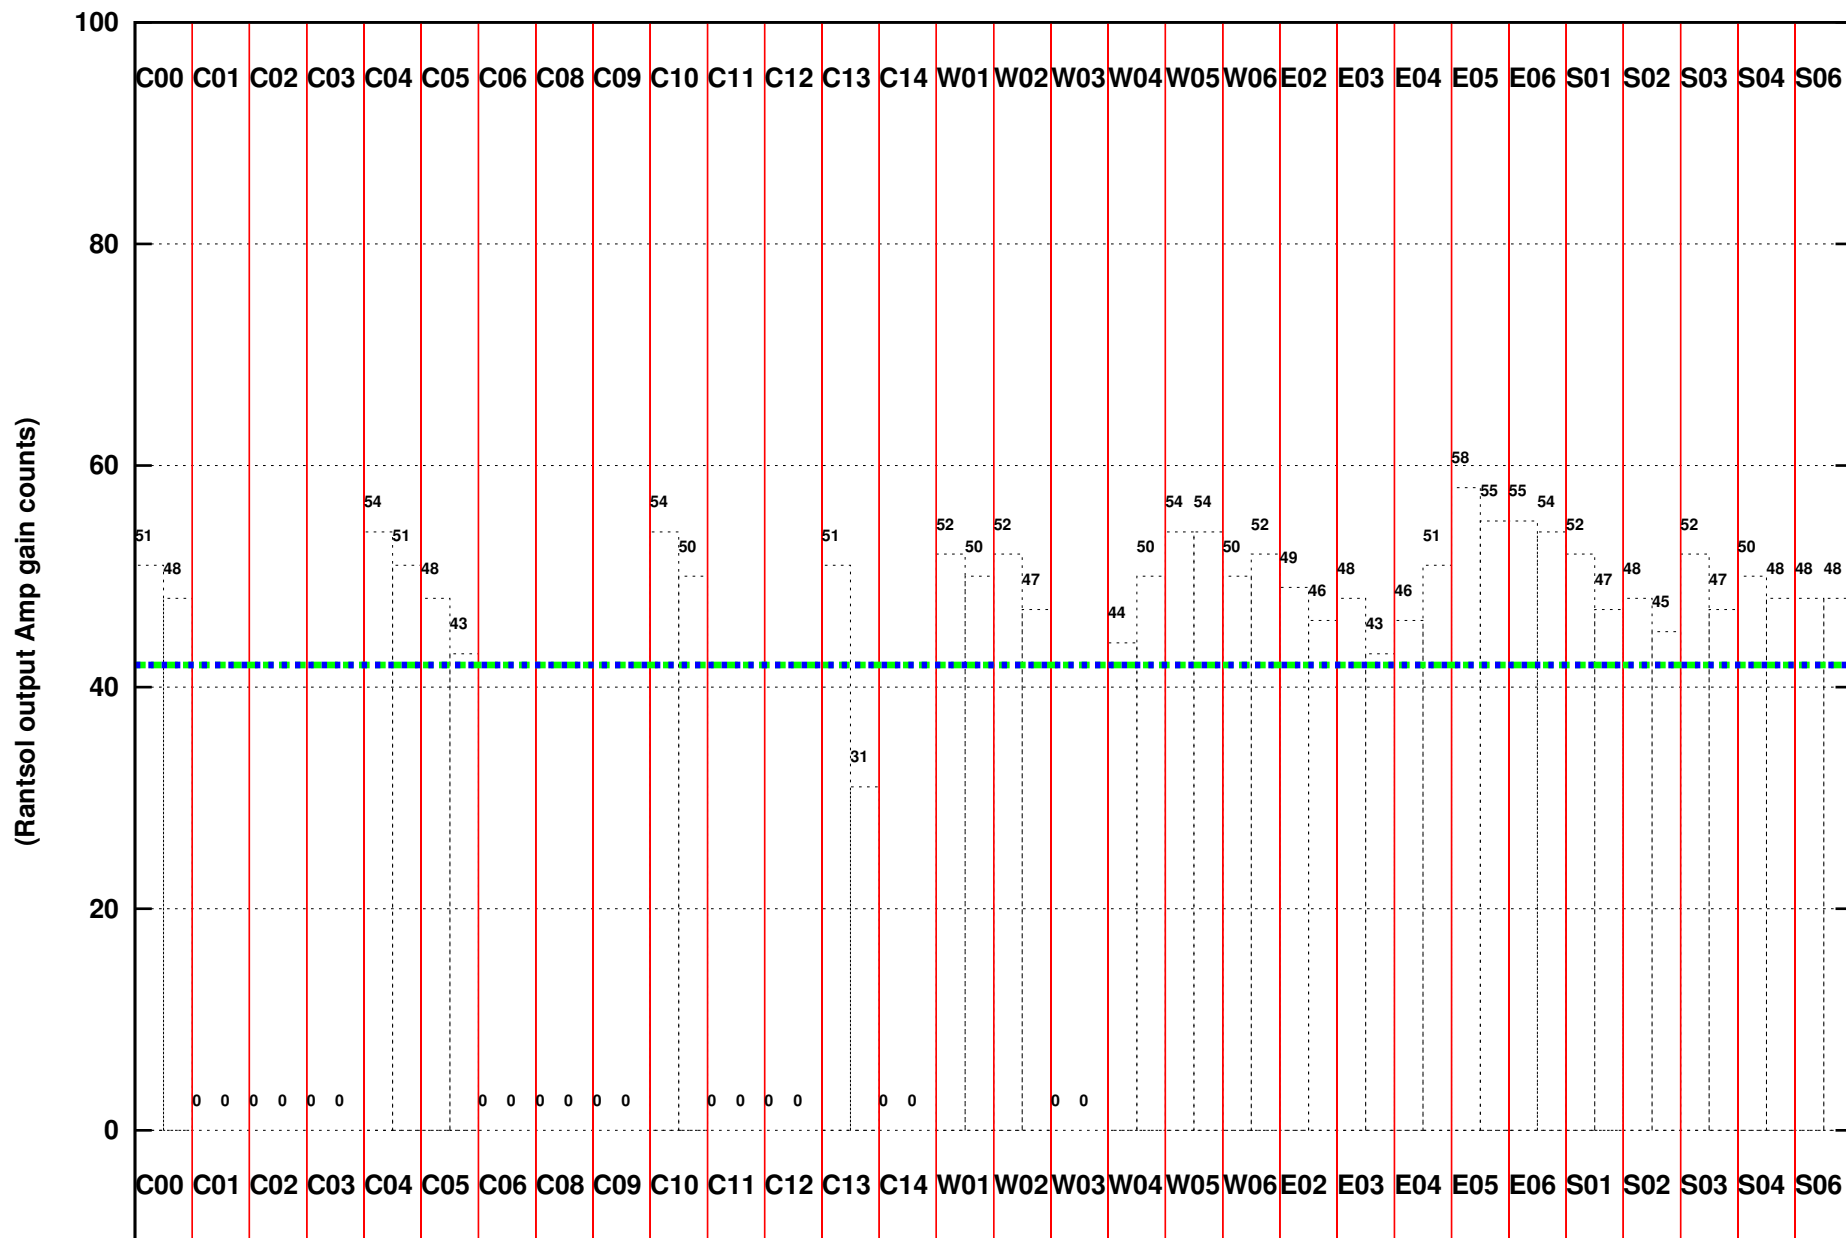

FRINGE STATUS (Rf:1460.000,1460.000 MHz., LO1:1460.000,1460.000 MHz., LO4/5:0.000,0.000 MHz.)

( File:/gwbifrddata/25dec/39\_013\_25dec2020\_band5\_gwb.lta, scan:0, chan:512, Src:3C286, Date:25Dec2020 11:32:28)