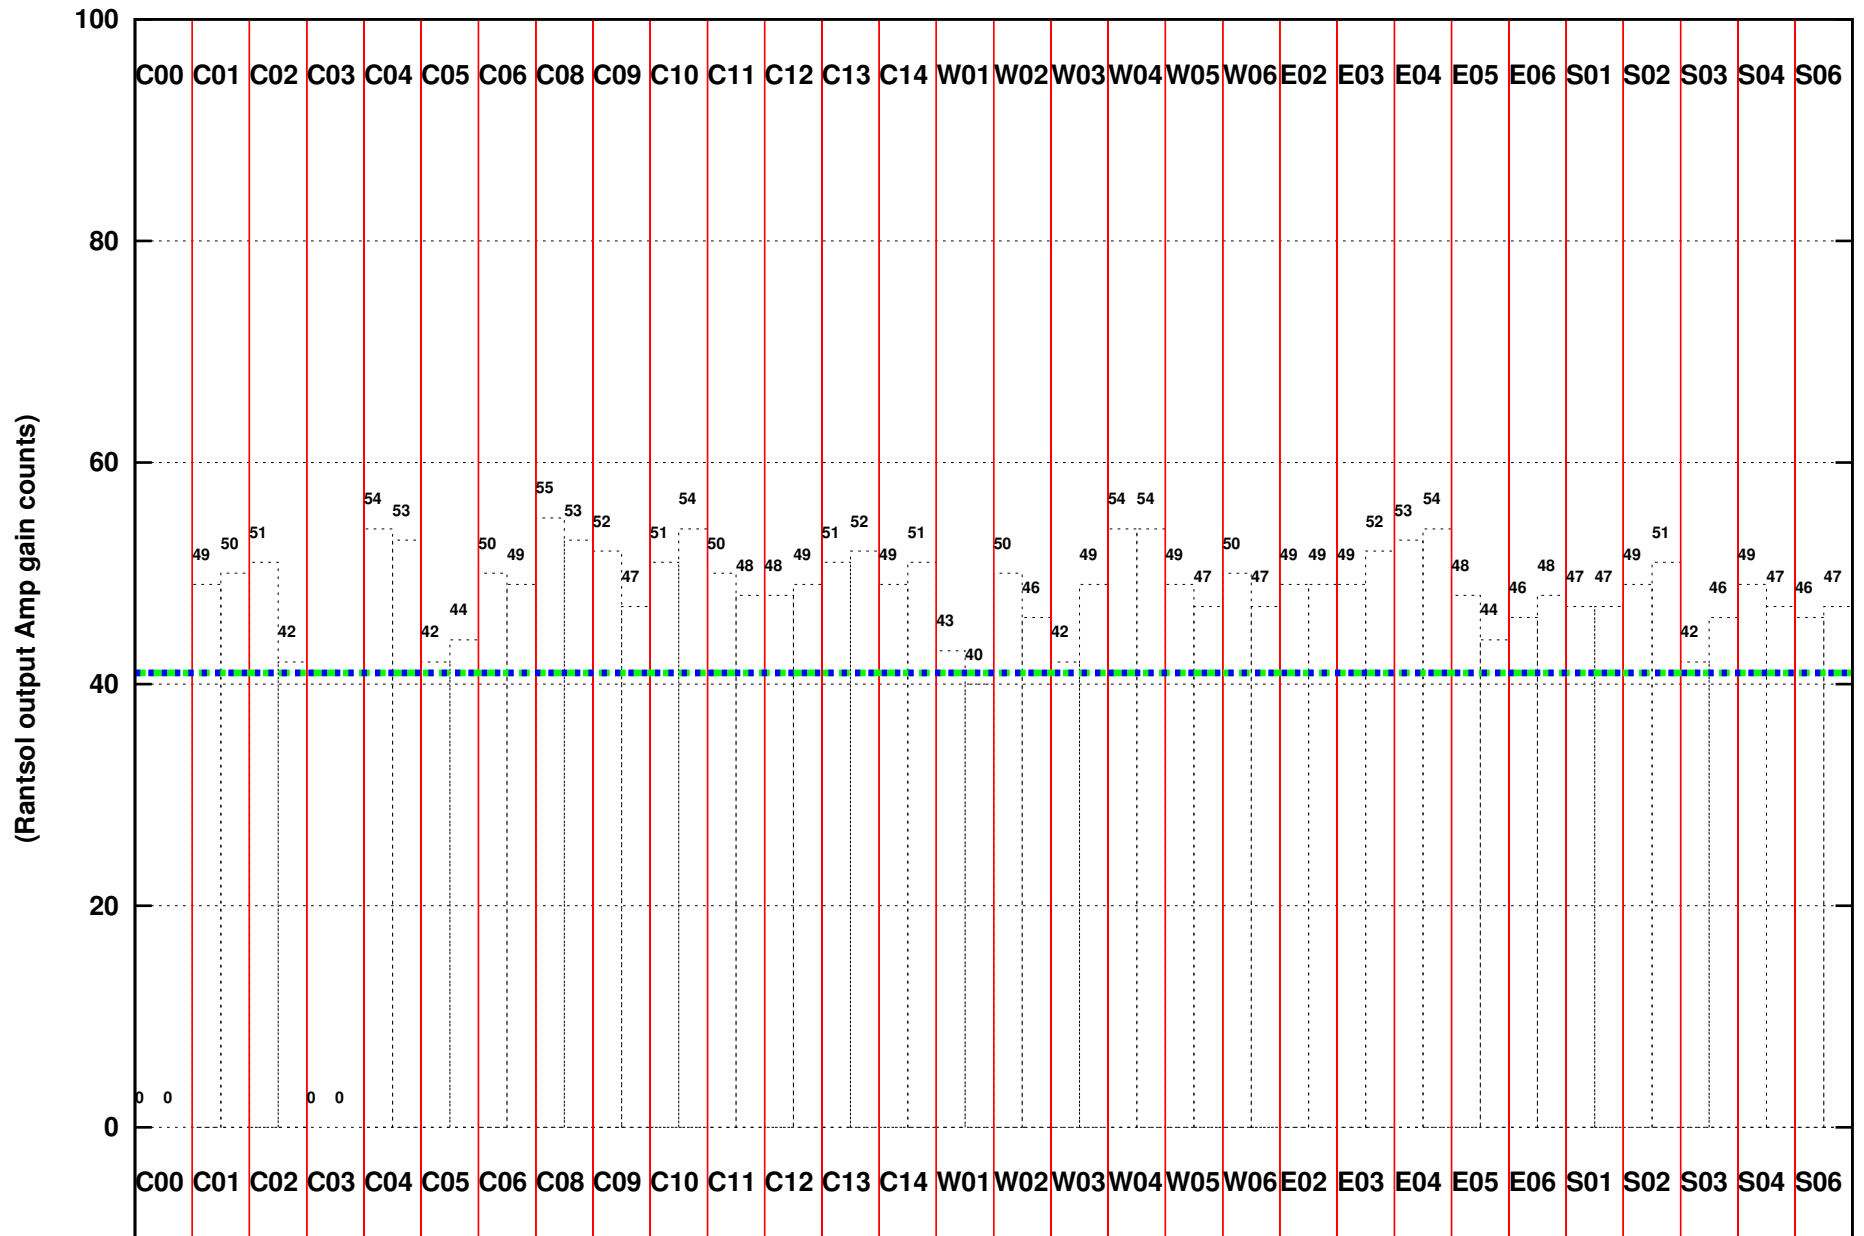

FRINGE STATUS (Rf:591.000,591.000 MHz., LO1:540.000,540.000 MHz., LO4/5:149.000,156.000 MHz.)

(File:/gsbifrddata1/26dec/ddtc153_26dec2020_b4_gsb.lta, scan:0, chan:128, Src:3C286, Date:26Dec2020 11:32:45)