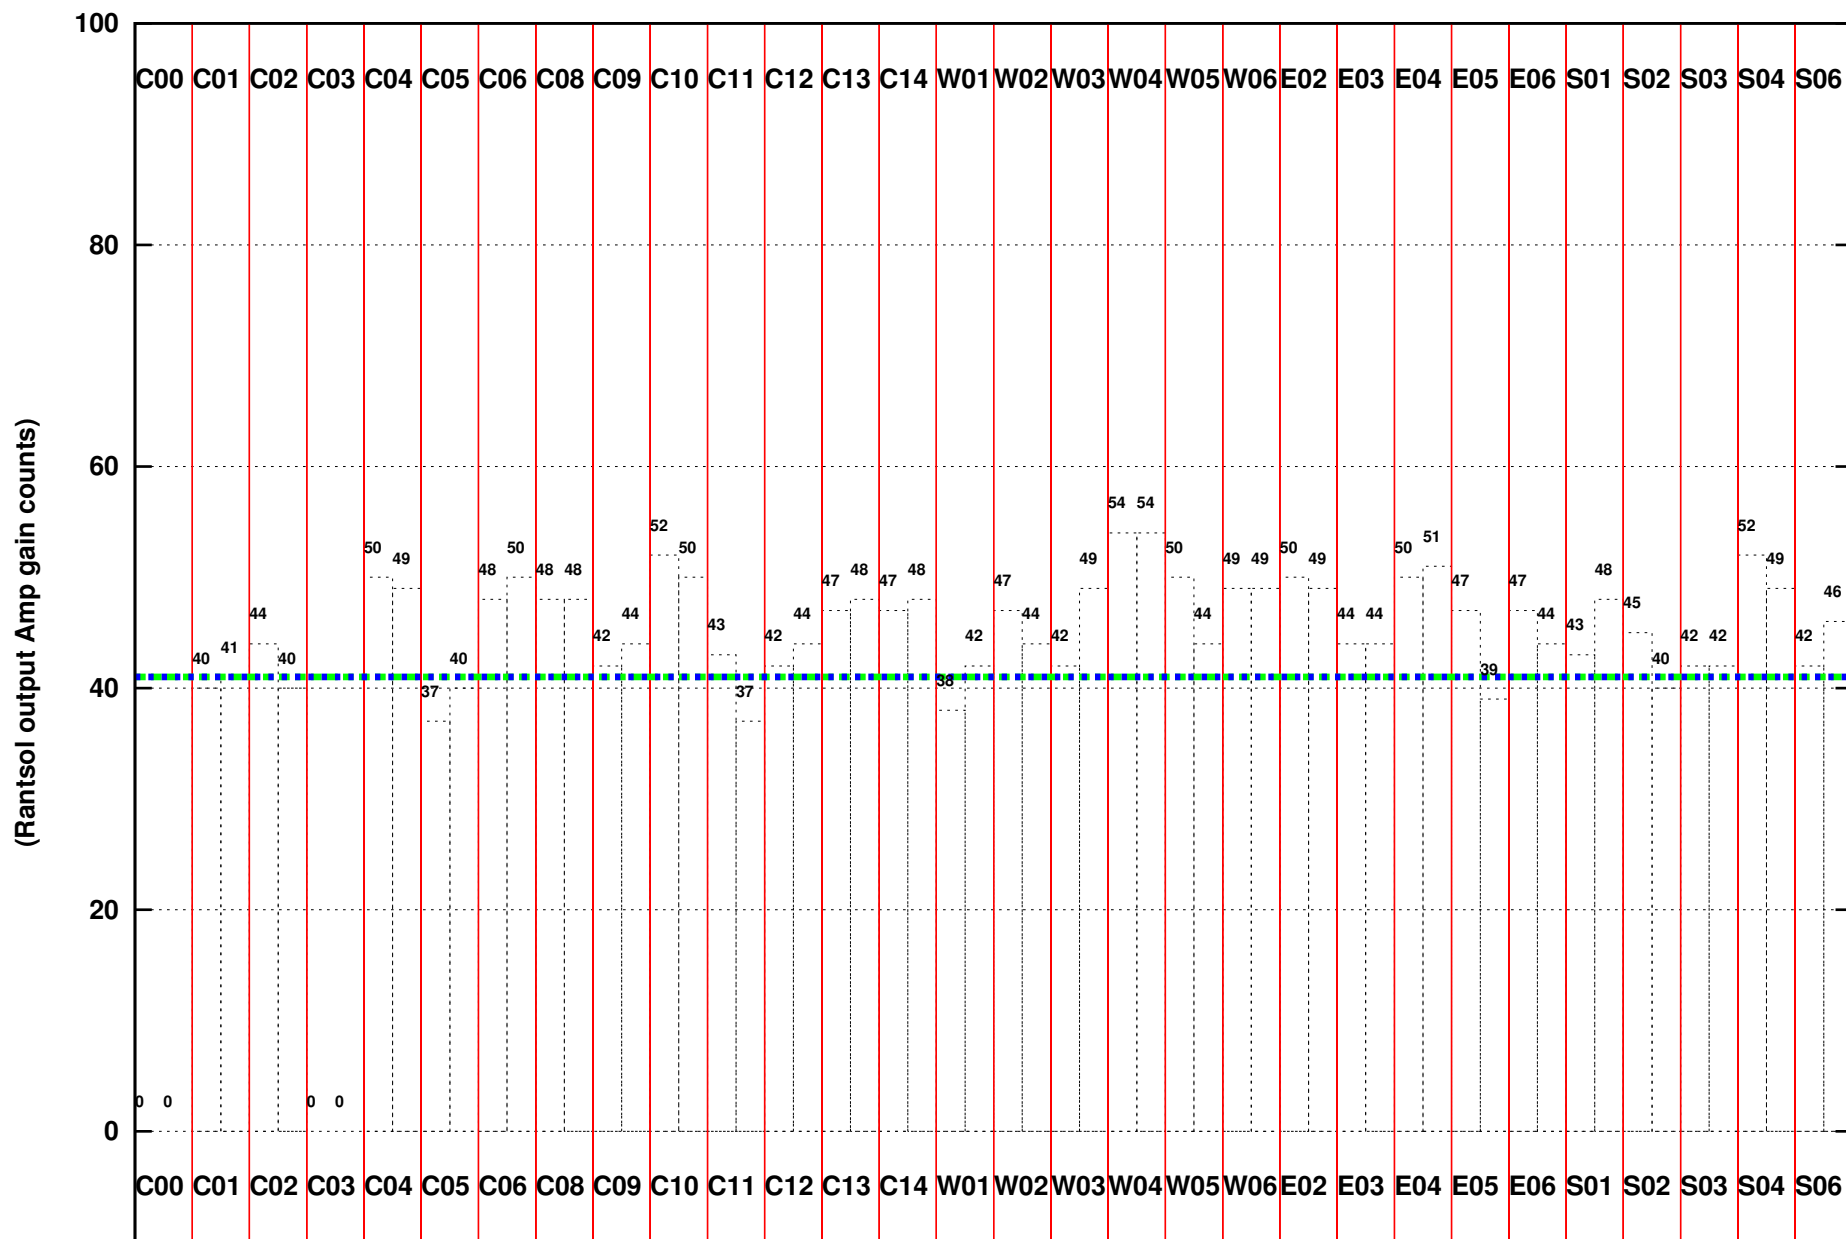

FRINGE STATUS (Rf:550.000,550.000 MHz., LO1:550.000,550.000 MHz., LO4/5:0.000,0.000 MHz.)

( File:/gwbifrdta2/26dec/ddtc153\_26dec2020\_gwb.lta, scan:0, chan:1024, Src:3C286, Date:26Dec2020 11:05:34)