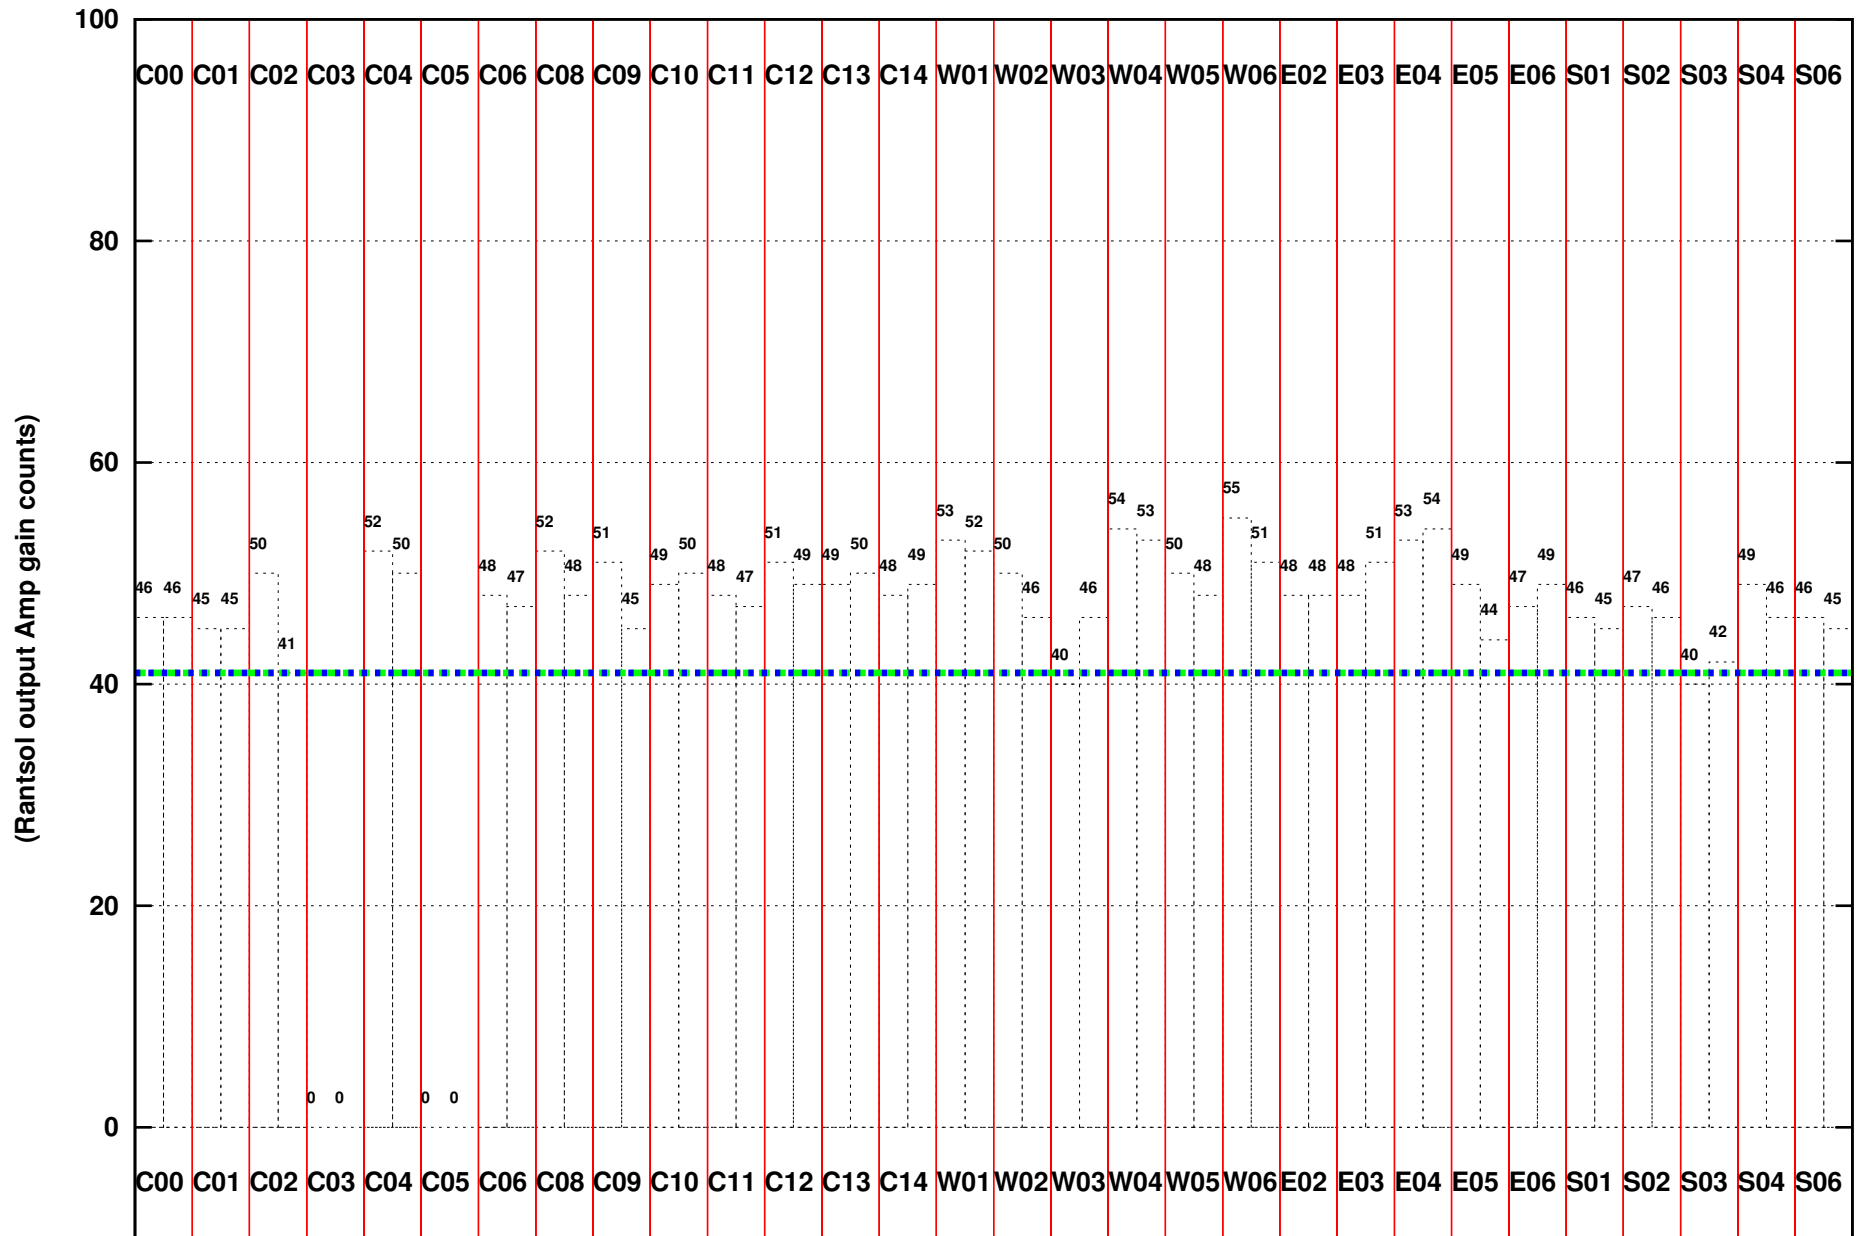

FRINGE STATUS (Rf:591.000,591.000 MHz., LO1:540.000,540.000 MHz., LO4/5:149.000,156.000 MHz.)

(File:/gsbifrddata1/26dec/39_063_26dec2020_gsb.lta, scan:0, chan:256, Src:3C147, Date:26Dec2020 20:24:01)